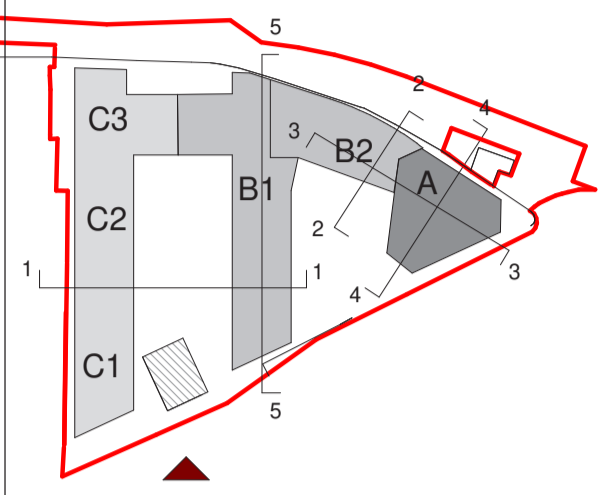

PLANNING LEGEND

SYMBOL	DESCRIPTION
[Red line]	SITE BOUNDARY LINE
[Black line]	EXISTING STRUCTURES
[Yellow area]	WAYLEAVE / RIGHT OF WAY
[Green triangle]	RESIDENTIAL ENTRANCE
[Blue triangle]	PUBLIC ENTRANCE

Materials Legend

No.	DESCRIPTION
1	SELECTED LIMESTONE
2	SELECTED DARK BRICK
3	SELECTED LIGHT BRICK
4	DARK STONE PANEL
5	SELECTED METAL CLADDING
6	ALUMINIUM SHOP FRONT
7	ALUMINIUM COMPOSITE WINDOWS
8	DARK RENDER
9	LIGHT RENDER
10	SELECTED CURTAIN WALLING
11	GLAZED HANDRAIL

As permitted under ABP Reg.
Ref 306569-20

P02 | 27/01/20 | EOB | Full Planning ABP issue

Rev	Date	DRN	Description

reddyarchitecture +urbanism
Darty Road
Dublin 6, D06 Y0E3.
T: +353 (0)1 4987000
W: www.reddyarchitecture.com
E: info@reddyarchitecture.com

Client Details:
Ruirside Developments Ltd.

Project Details:
PGATE
42A Parkgate Street, Dublin 8

Drawing Title:
Permitted South Elevation
ABP Ref. 306569-20

Job No	Date	Scale@A1
P18-107D	27/01/20	1:200
Status	Drawn By:	
Planning	M. McGuire	
Purpose	Checked By:	
Planning Permission	E. O'Brien	
Drawing Number	Revision	
PGATE-RAU-ZZ-ZZ-DR-A-ELE-32202	P02	

Proposed South Elevation
1 : 200

Protected Structure
[see drawing No. PGATE-RAU-ZZ-ZZ-DR-A-HTG-31134]

Protected Structure
[see drawing No. PGATE-RAU-ZZ-ZZ-DR-A-HTG-31133]

Heritage Structure
[see drawing No. PGATE-RAU-ZZ-ZZ-DR-A-HTG-31133-31138]