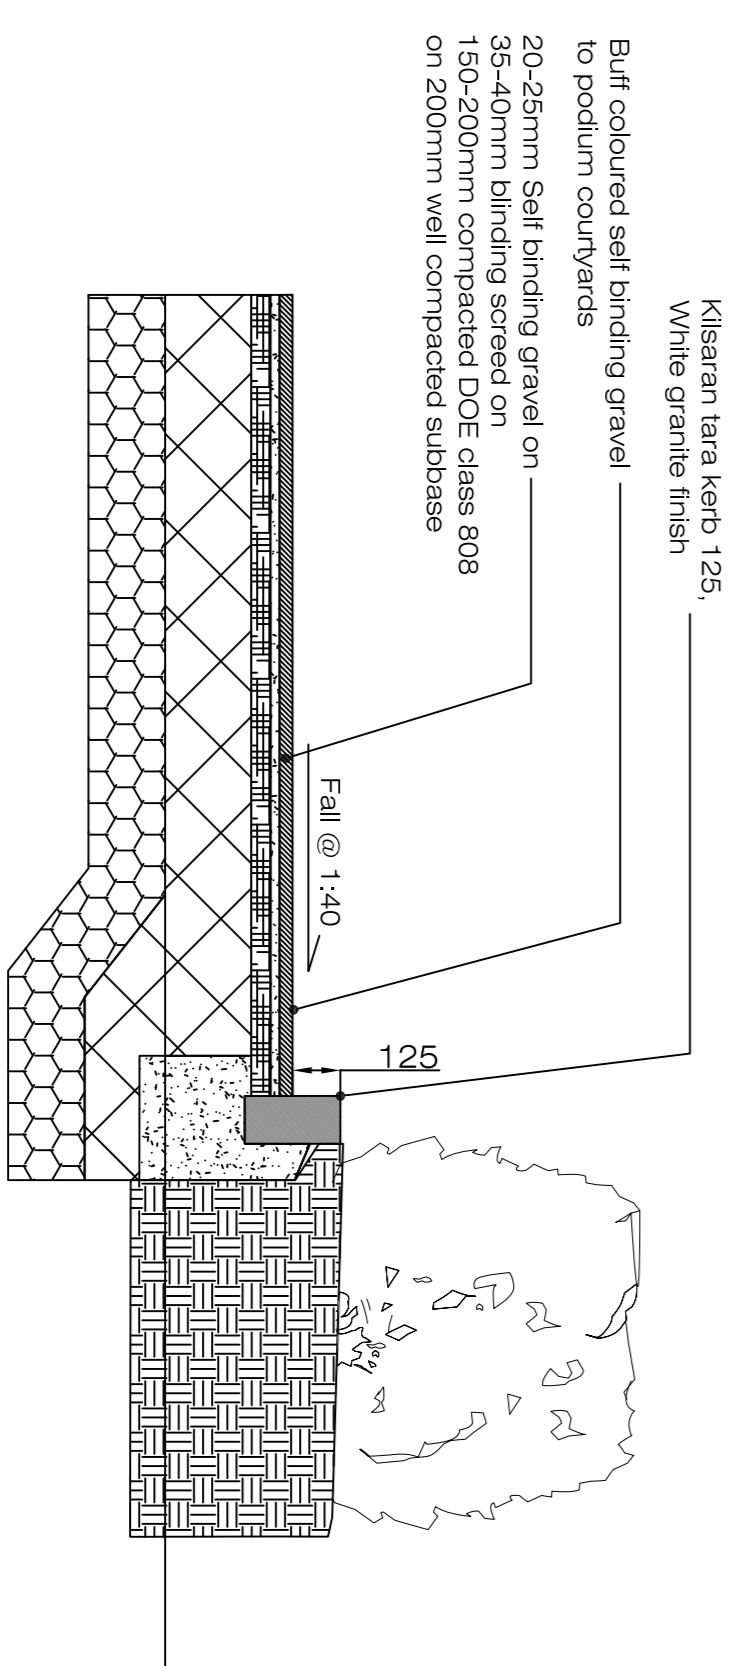

D 05 LD-08-PP Landscape Buffer planting to communal courtyard.
Scale @ 1:20

Notes

Legend

REV	DATE	BY	CHKD	DESCRIPTION

Project name:	Houston South Quarter	Project number:	20-029
Drawing name:	Hardworks Landscape Surface Details	Drawing number:	LD-08-PP

Drawing scale @ A1:	1:20	Drawn by:	DH01	Checked by:	dh01
Scale:	1:20	Date:	17.06.2021