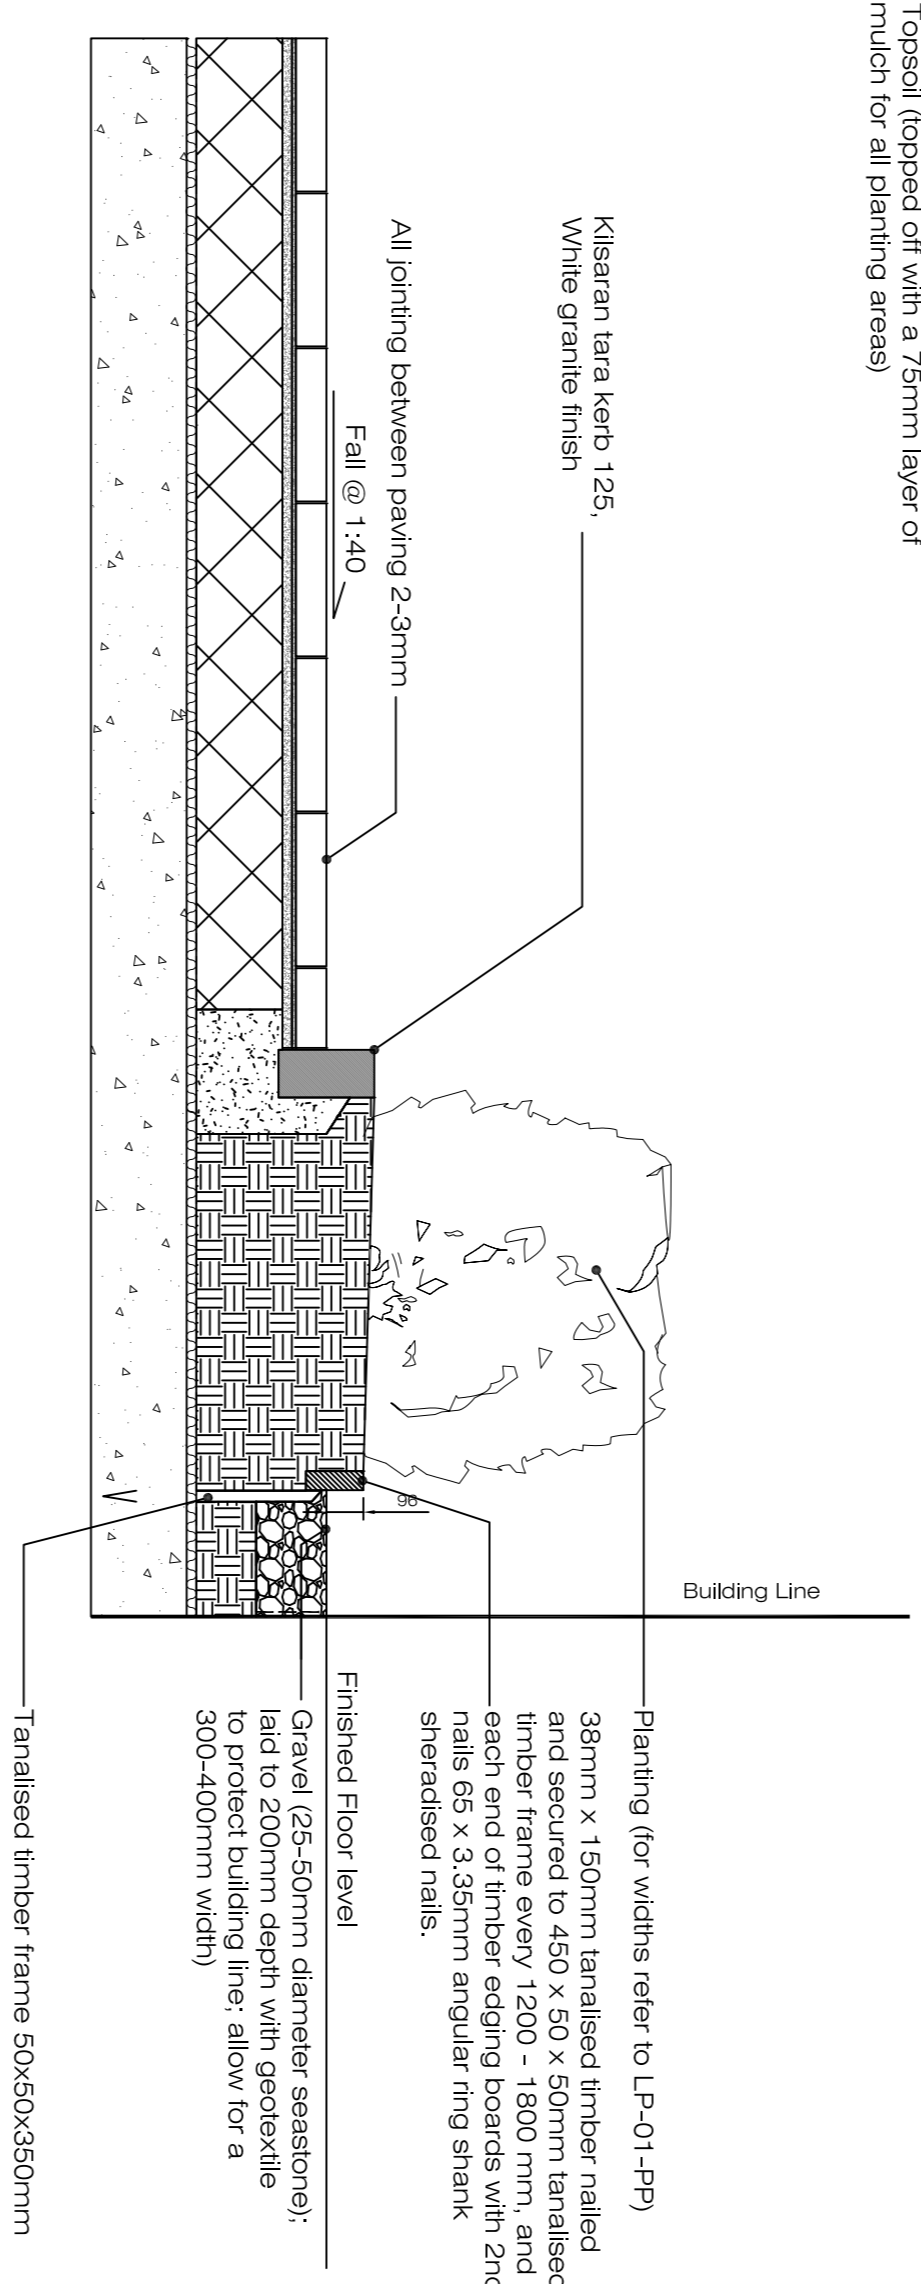

D 02 LD-08-PP Paving to entrance threshold to building access points.
Scale @ 1:20

Note
Topsoil (topped off with a 75mm layer of
mudch for all planting areas)