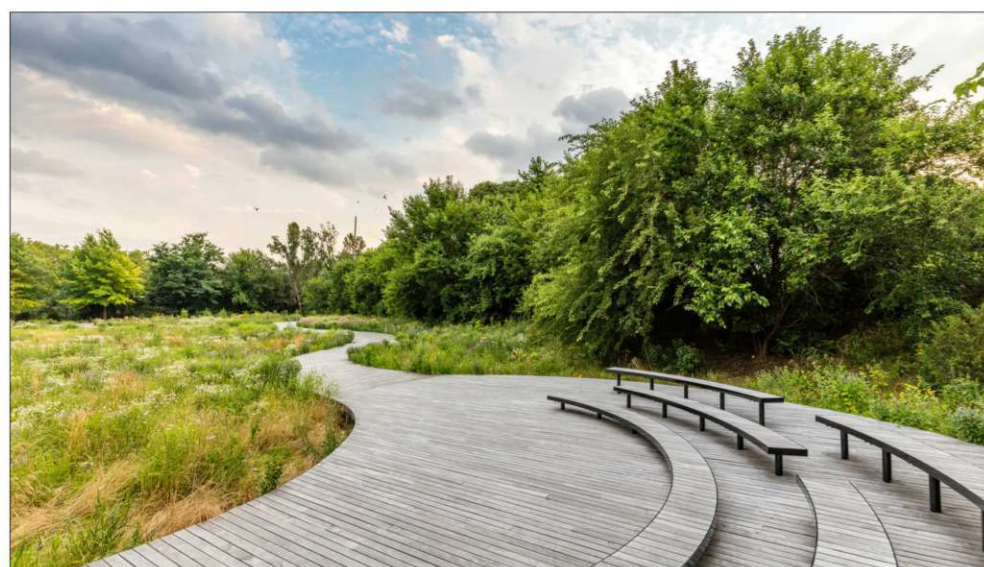

Reference Images Viewing/Seating Area: