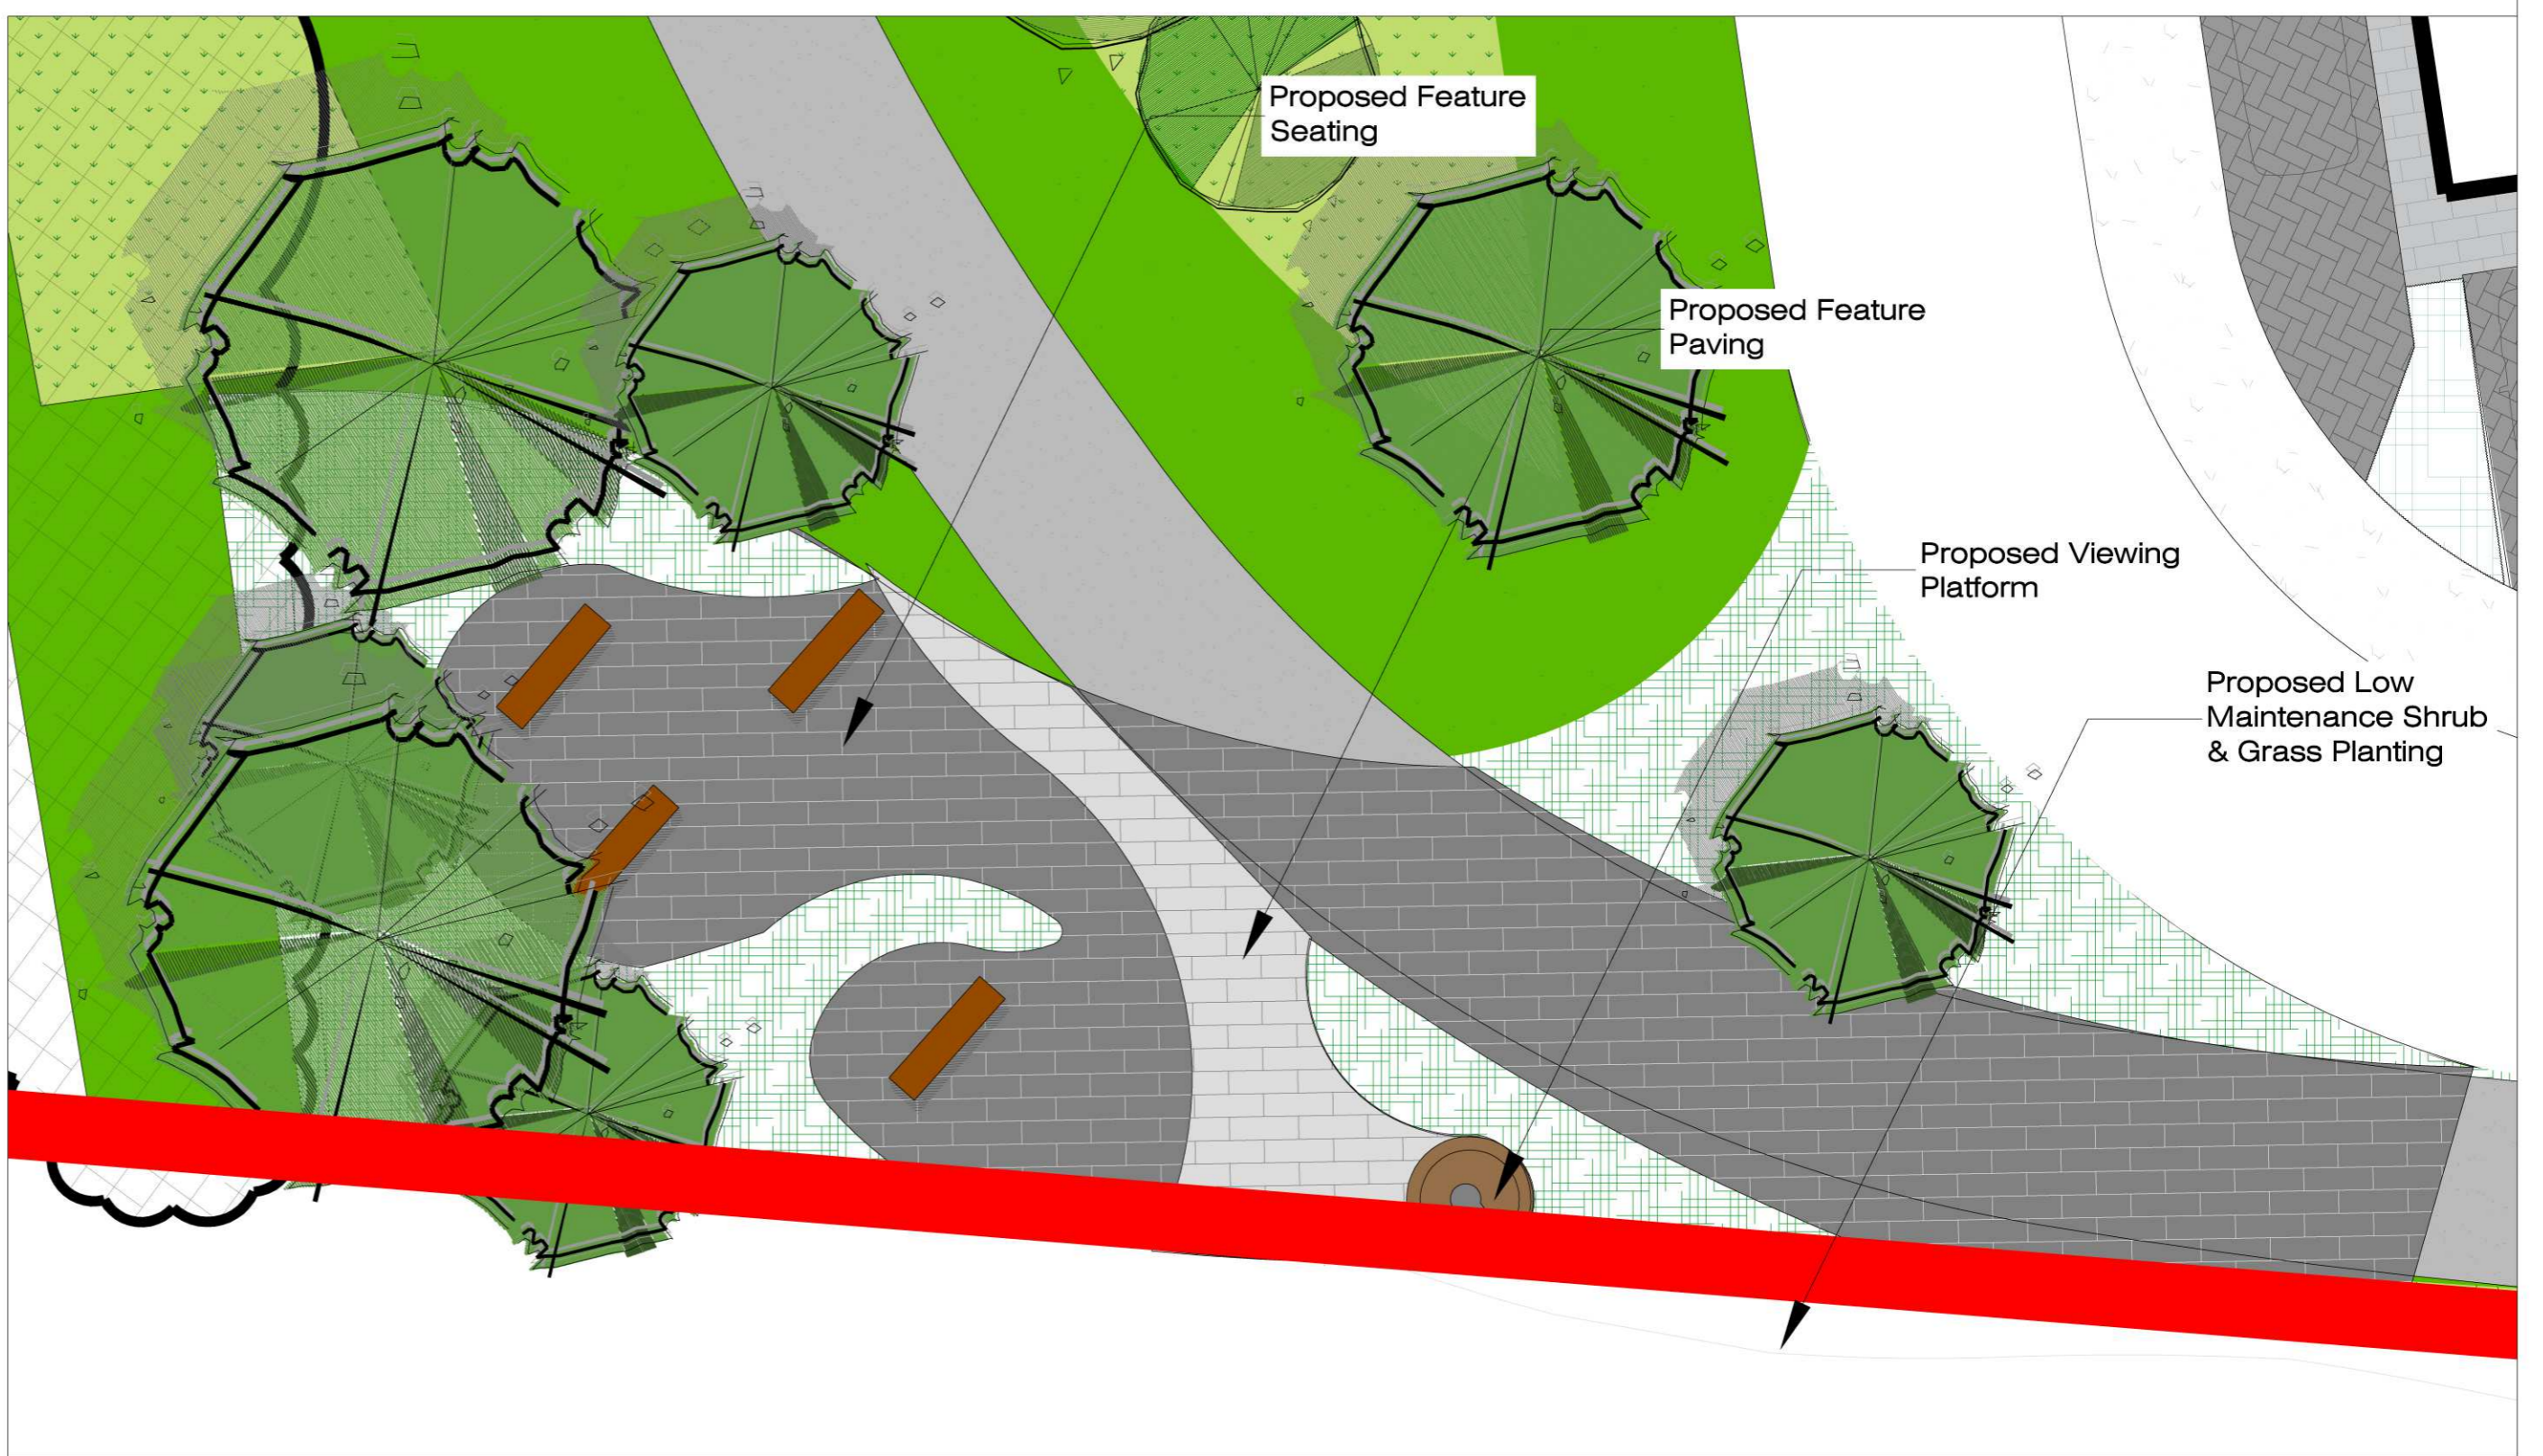

Plan A: Extension of Railway Linear Park Scale 1:500 @ A1

Detail Area 1: Universally Accessible Natural Play Scale 1:100 @ A1

Detail Area 2: Viewing/Seating Area Scale 1:100 @ A1

NOTES:

- Railway Linear Park- Small Park (6,990m²)
- Provision of LEAP Payscape (460m²)
- Universally Accessible Play
- Play for up to age 12years
- All play spaces to be RoSPA or equivalent certified prior to taking in charge.

Reference Images Viewing/Seating Area:

Reference Natural Play Images:

Rev	Date	Drawn	Checked	Description

Notes:

Copyright © All Rights Reserved.
 This drawing is the property of BSM and shall not be reproduced or copied in any form without the written permission of the Designer.
 TO THE SCALE FROM THIS DRAWING. WHEN ONE HAS FACED DRAWING.
 THIS DRAWING IS TO BE READ IN CONJUNCTION WITH RELEVANT CONSULTANT'S DRAWINGS.

Ordnance Survey Ireland Licence No AR 0001321
 © Ordnance Survey Ireland/Government of Ireland

Project: Portmarnock South Phase 1D		Project No. 6842		BSM
Dwg: Open Space Railway Linear Park Extension		Drawing No. 306 Rev. 00		
Scales: As Shown		Date: November 2021		Est. 1968
Status: Planning		Dm: DM Passed TB		