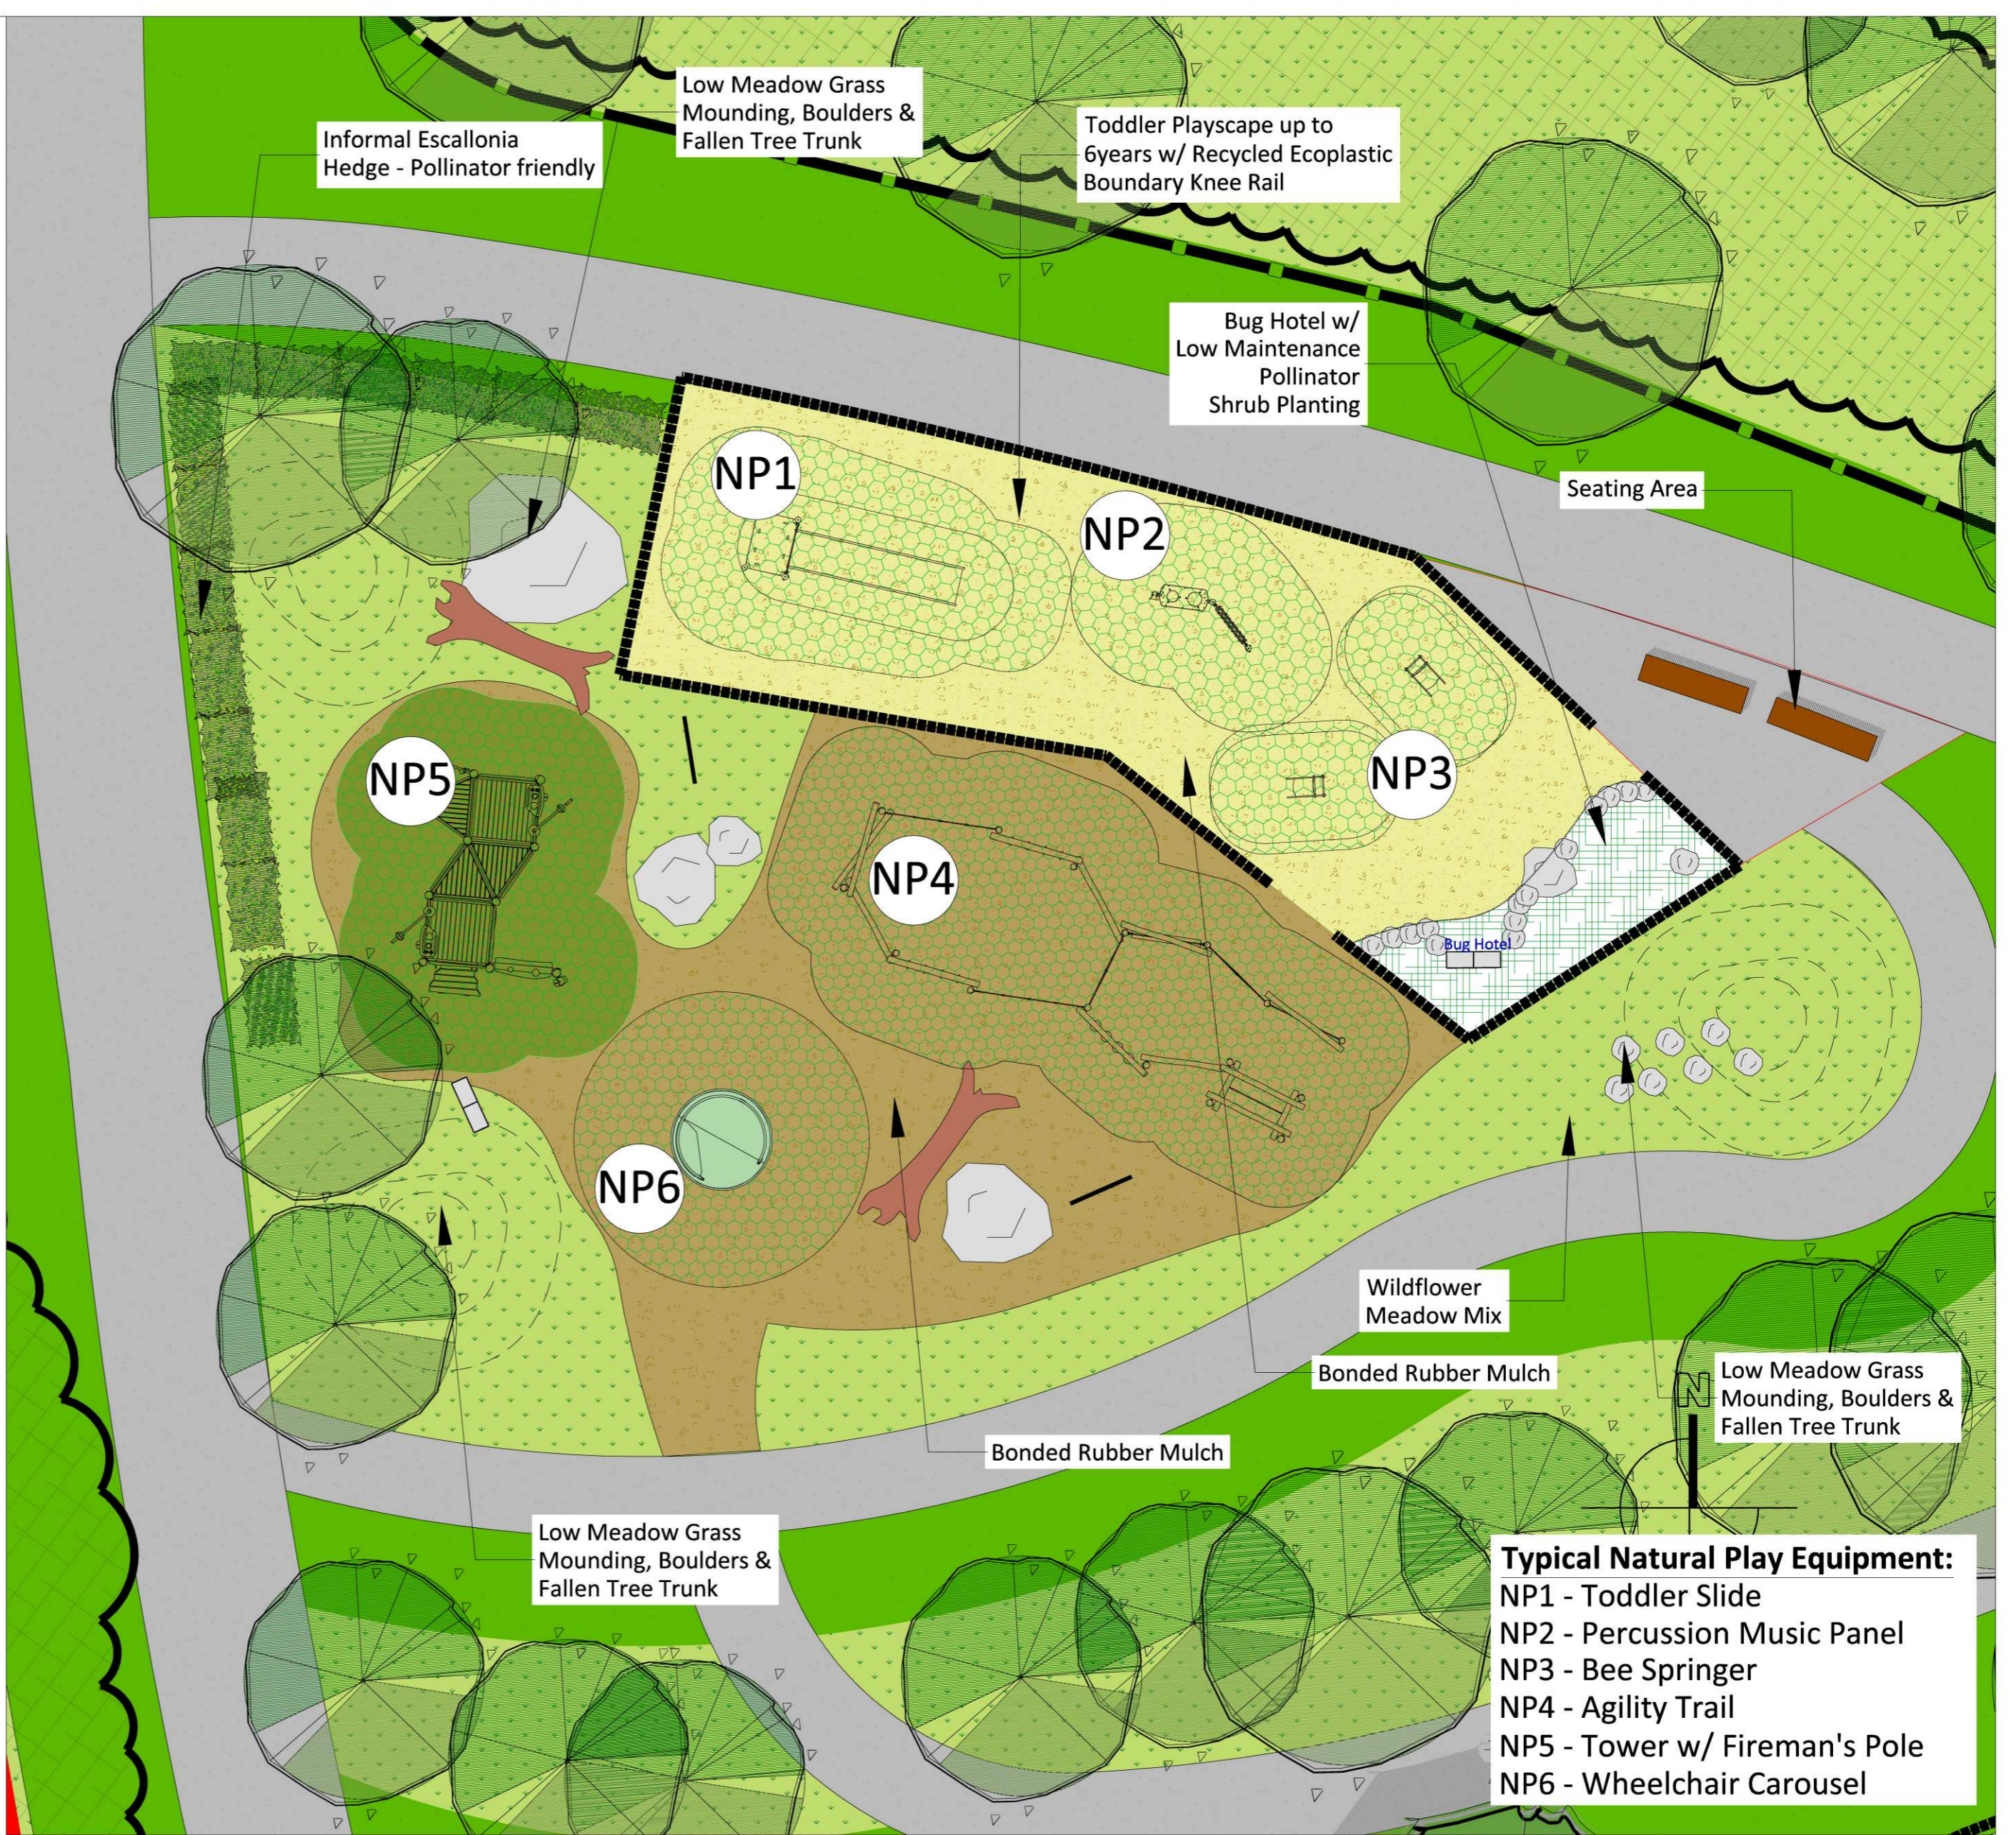

Plan A: Extension of Railway Linear Park Scale 1:500 @ A1

Detail Area 1: Universally Accessible Natural Play Scale 1:100 @ A1

Detail Area 2: Viewing/Seating Area Scale 1:100 @ A1

NOTES:

- Railway Linear Park- Small Park (6,990m²)
- Provision of LEAP Payscape (460m²)
- Universally Accessible Play
- Play for up to age 12years
- All play spaces to be RoSPA or equivalent certified prior to taking in charge.

Reference Images Viewing/Seating Area:

Reference Natural Play Images:

Rev	Date	Drawn	Checked	Description

Notes:

Copyright © All Rights Reserved.
 This drawing is the property of BSM and shall not be reproduced or copied in any form without the written permission of the Designer.
 TO THE SCALE FROM THIS DRAWING. WHEN ONE HAS FACED DRAWING.
 THIS DRAWING IS TO BE READ IN CONJUNCTION WITH RELEVANT CONSULTANT'S DRAWINGS.

Ordnance Survey Ireland Licence No AR 0001321
 © Ordnance Survey Ireland/Government of Ireland

Project: Portmarnock South Phase 1D		Project No. 6842		BSM
Dwg: Open Space Railway Linear Park Extension		Drawing No. 306 Rev. 00		
Scales: As Shown		Date: November 2021		Est. 1968
Status: Planning		Dm: DM Passed TB		