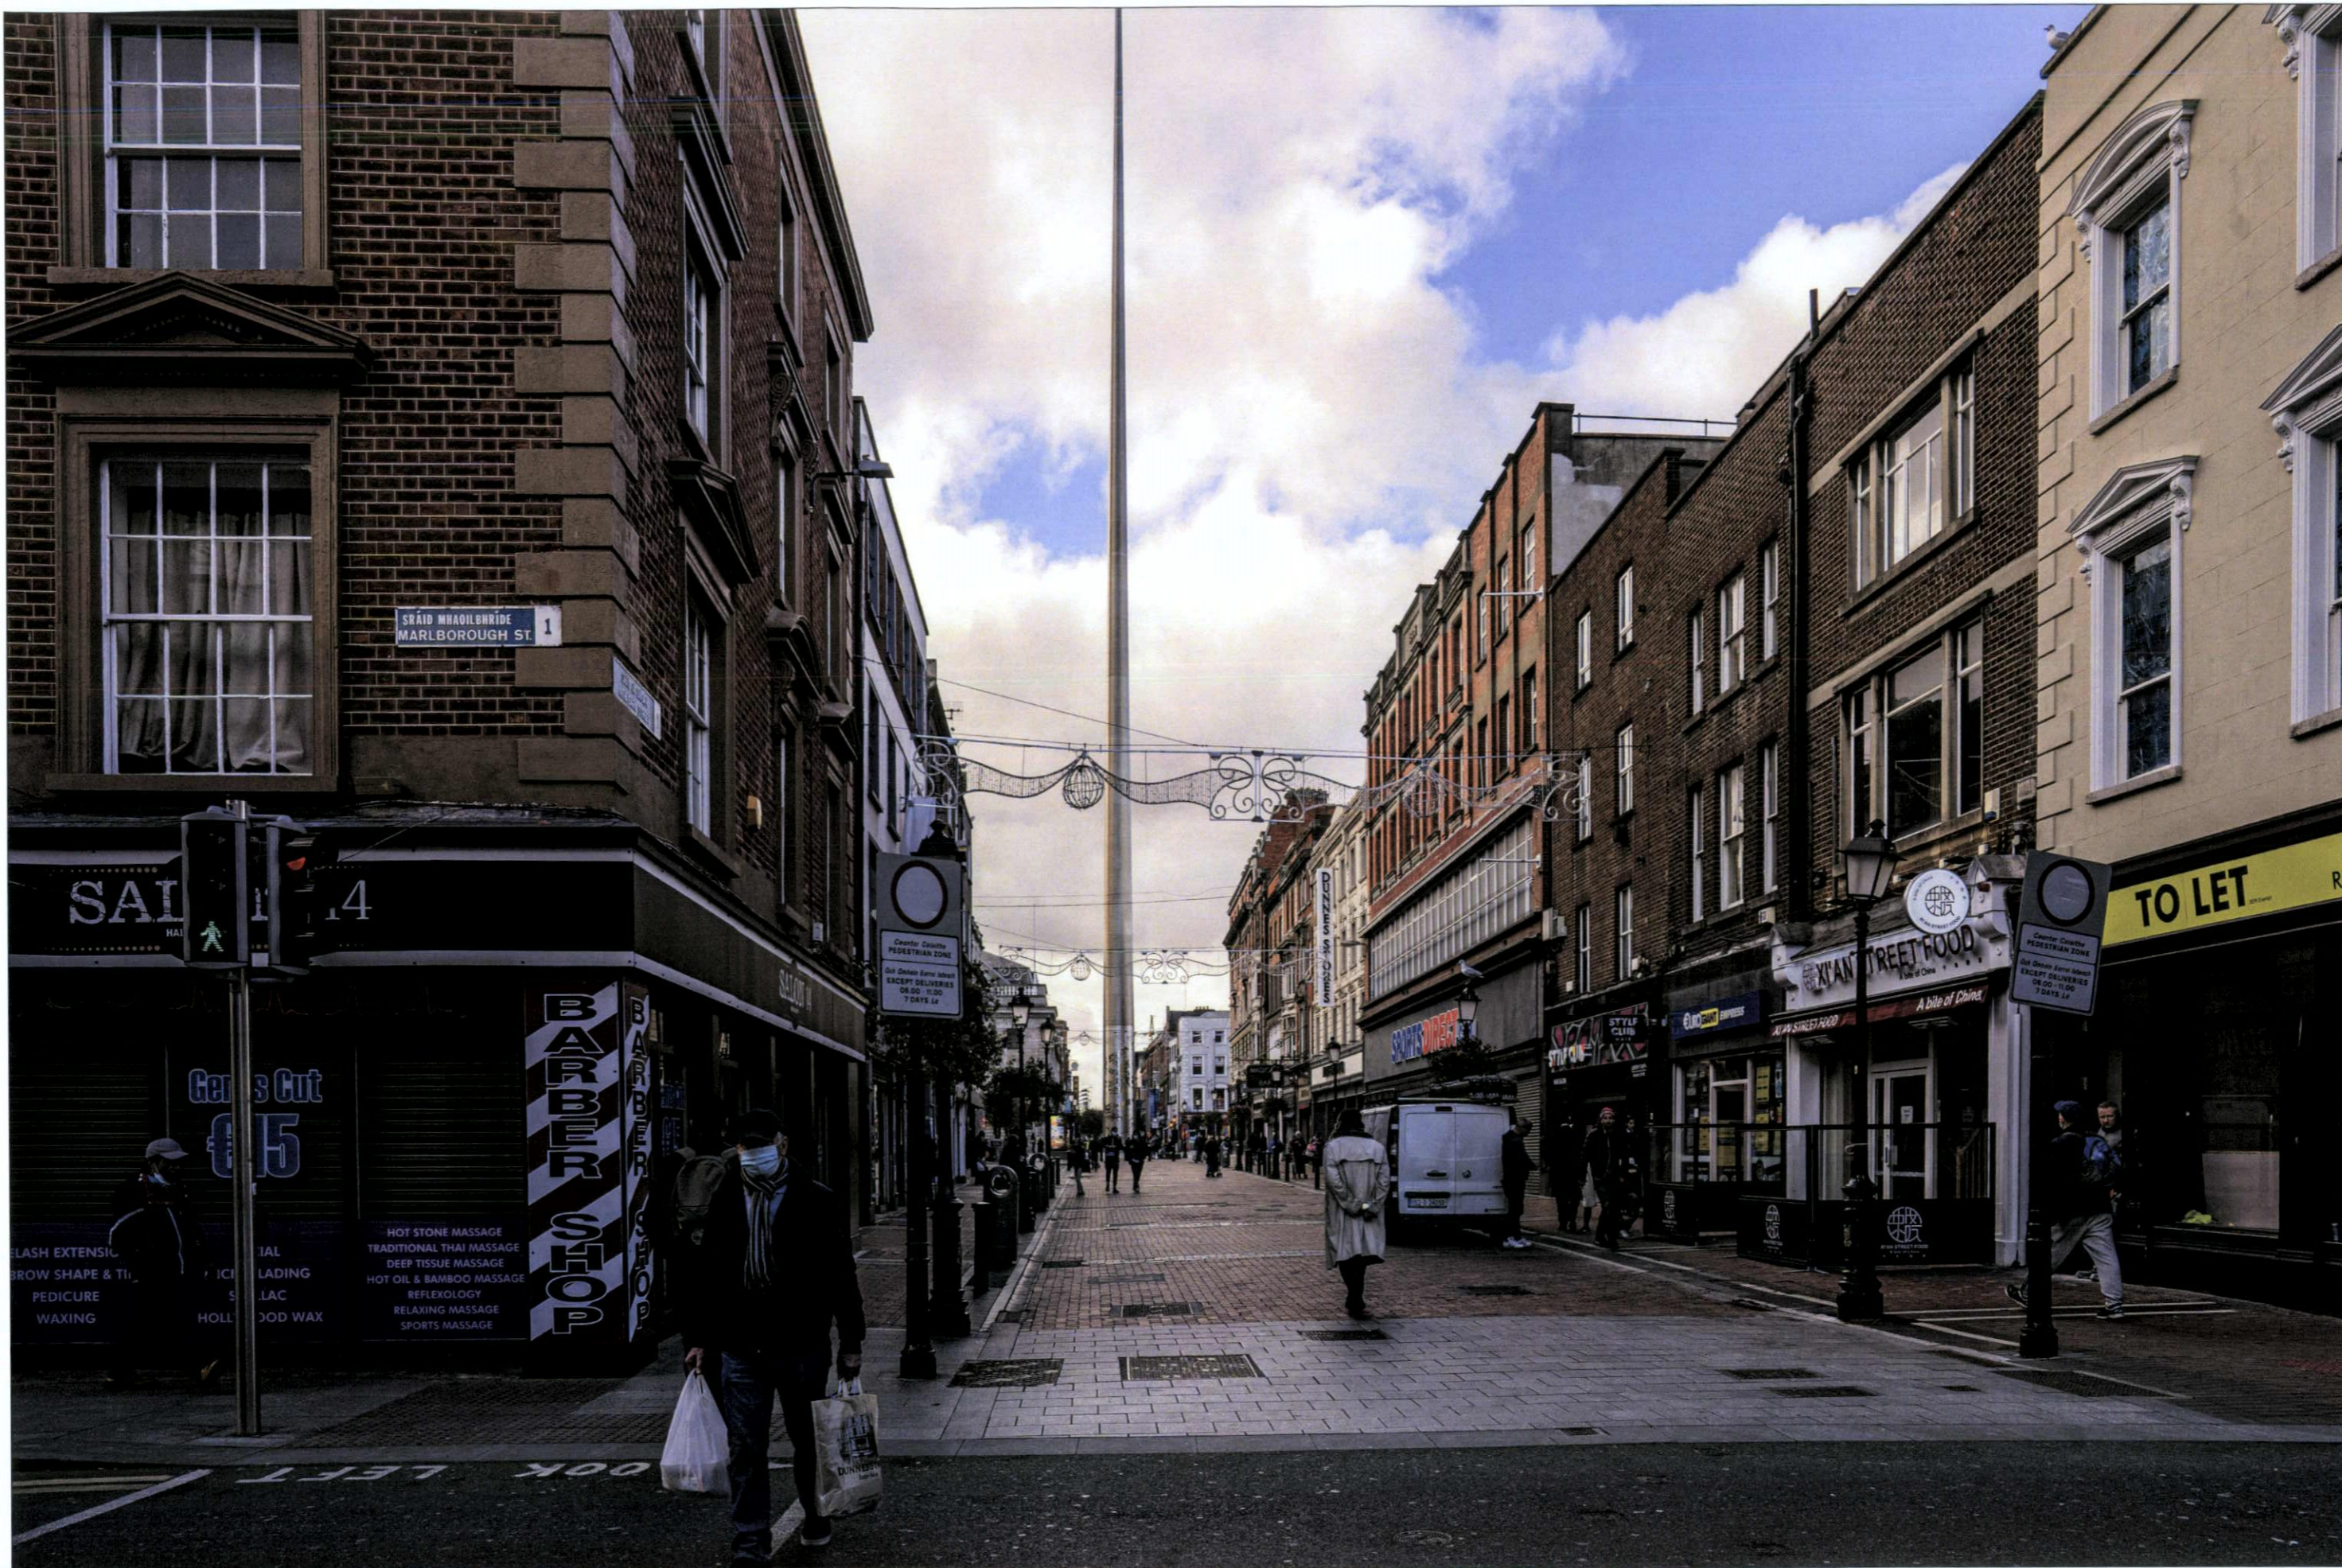

AS PROPOSED

The hidden location of developments on Sites 3, 4 and 5 are represented by Red, Pink and Green lines respectively

DUBLIN CENTRAL 2021 • PHOTOMONTAGE VIEWS

View S • Centre of Cathedral Street

AS EXISTING

DUBLIN CENTRAL 2021 • PHOTOMONTAGE VIEWS

View S • Centre of Cathedral Street

AS PROPOSED

The hidden location of developments on Sites 4 and 5 are represented by Pink and Green lines respectively

DUBLIN CENTRAL 2021 • PHOTOMONTAGE VIEWS

View S1 • Cathedral Street at O'Connell Street

AS EXISTING

DUBLIN CENTRAL 2021 • PHOTOMONTAGE VIEWS

View S • Cathedral Street at O'Connell Street

AS PROPOSED

DUBLIN CENTRAL 2021 • PHOTOMONTAGE VIEWS

View T • MARLBOROUGH STREET AT NORTH EARL STREET

DCC PLAN NO 2862/21
RECEIVED: 01/06/2021

AS EXISTING

DUBLIN CENTRAL 2021 • PHOTOMONTAGE VIEWS

View T • Marlborough Street at North Earl Street

AS PROPOSED

The hidden location of developments on Sites 4 and 5 are represented by Pink and Green lines respectively