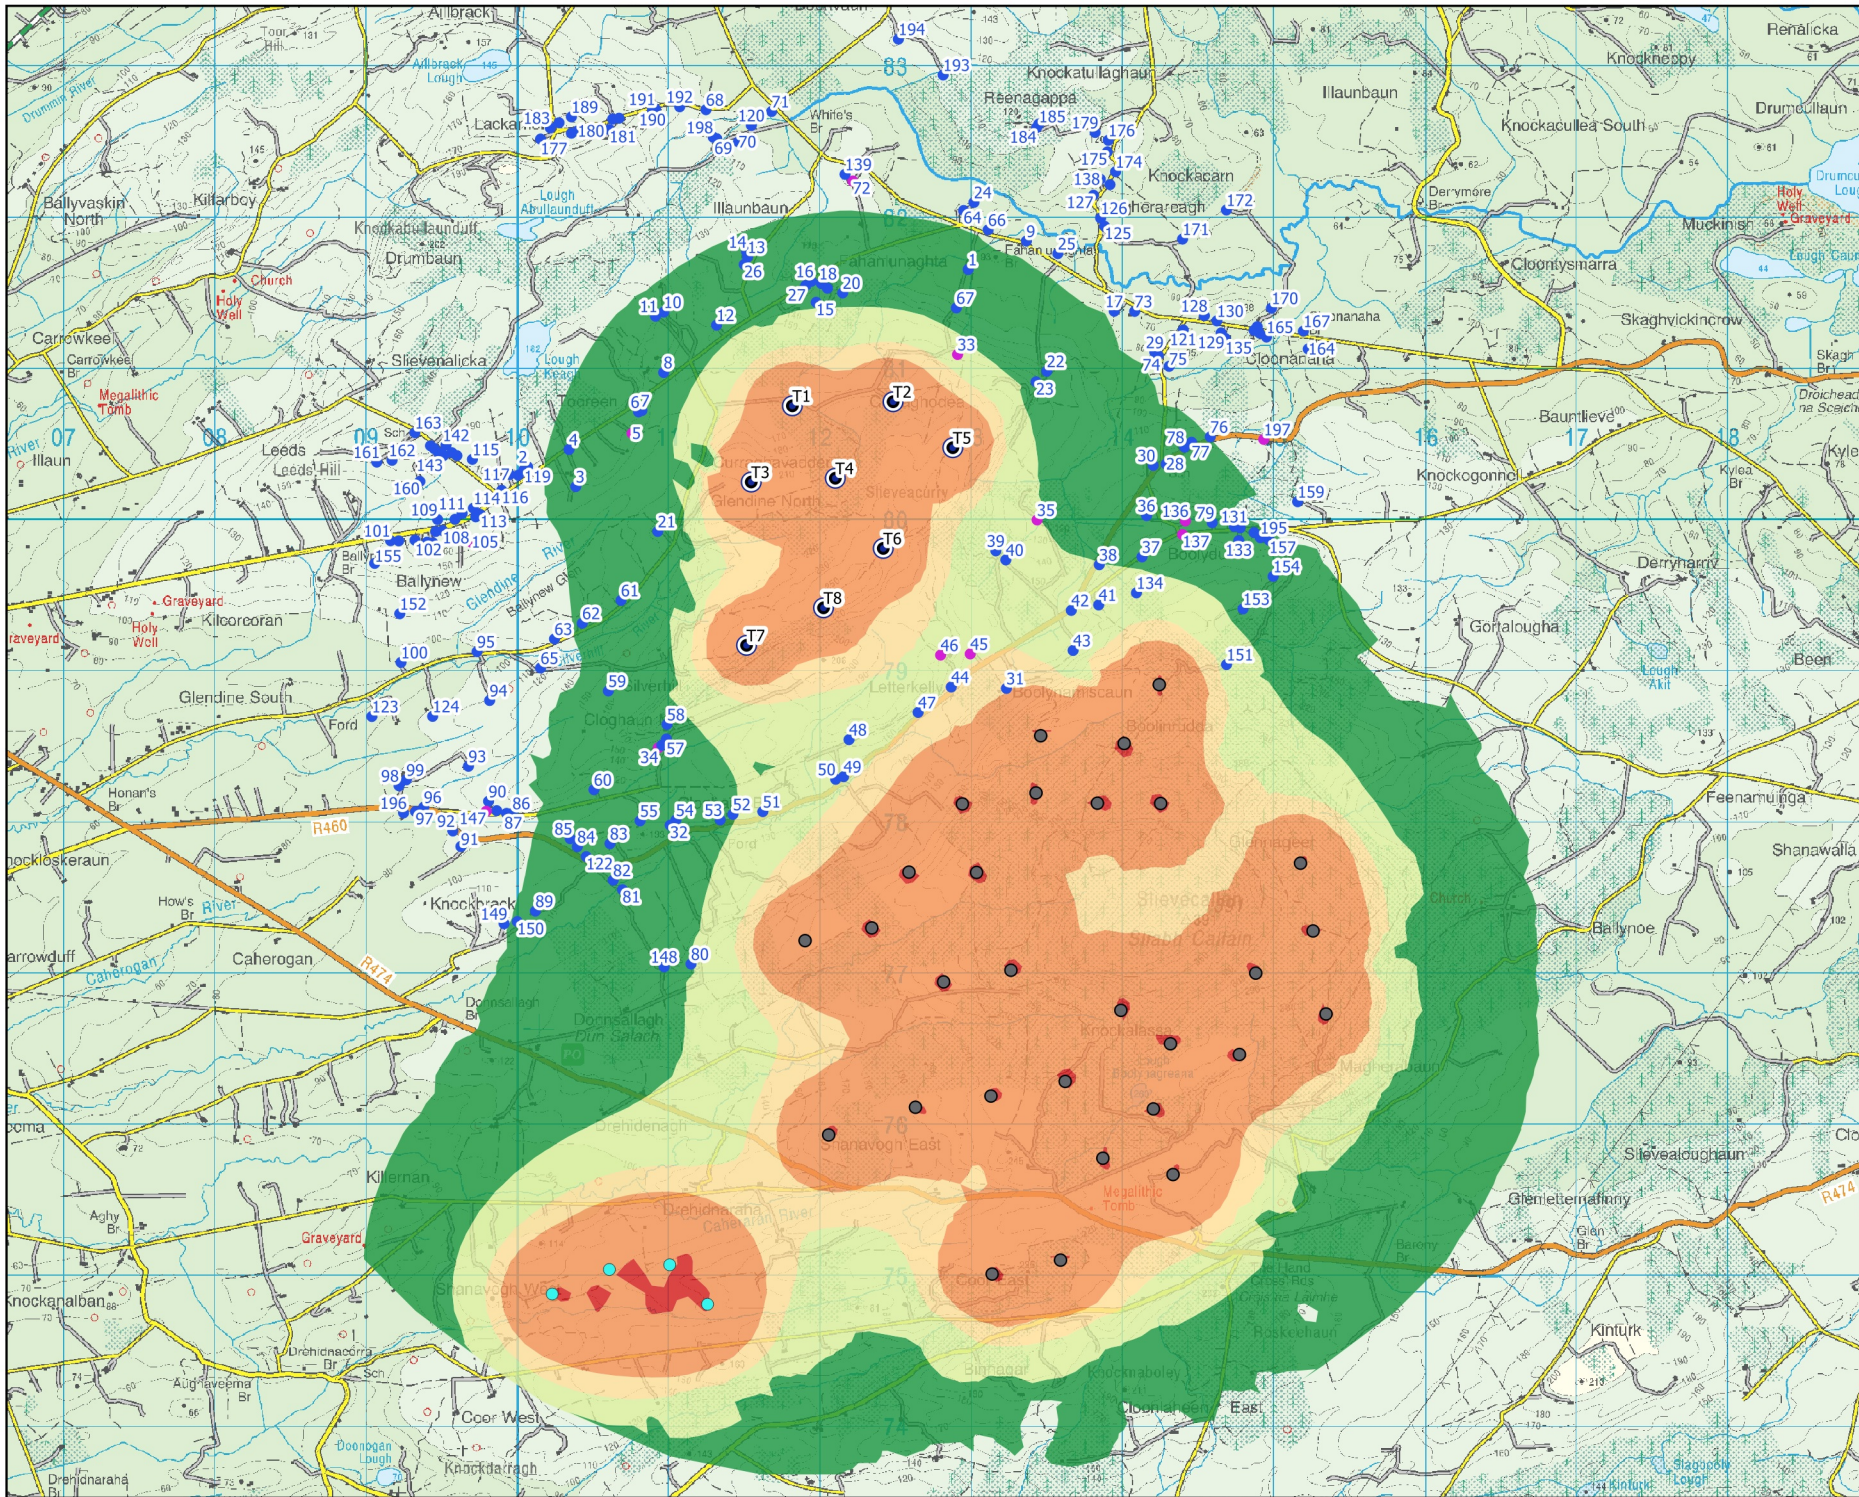

Map Legend

- Turbine Layout
- Existing Slieveacurry Wind Farm (29 Turbines)
- Coor West Wind Farm - Under Appeal (4 Turbines)
- Derelict Properties
- Noise Sensitive Locations (NSLs)

Omnidirectional Cumulative Noise Contours at 9m/s Wind Speed

- 35-40 dB LA90
- 40-43 dB LA90
- 43-45 dB LA90
- 45-55 dB LA90
- 55-65 dB LA90

Microsoft product screen shots reprinted with permission from Microsoft Corporation
Ordnance Survey Ireland Licence No. AR 0021821 © Ordnance Survey Ireland/Government of Ireland

Drawing Title
Omnidirectional Cumulative Noise Contours at 9m/s Wind Speed

Project Title
Slieveacurry Renewable Energy Development, Co. Clare

Drawn By: **Ellen Costello**   Checked By: **Michael Watson**

Project No.: **170224a**   Drawing No.: **Figure 2**

Scale: **1:50000**   Date: **22.03.2021**

MKO
Planning and Environmental Consultants
Tuam Road, Galway
Ireland, H91 W884
+353 (0)91 735611
email: info@mkoland.ie
Website: www.mkoland.ie