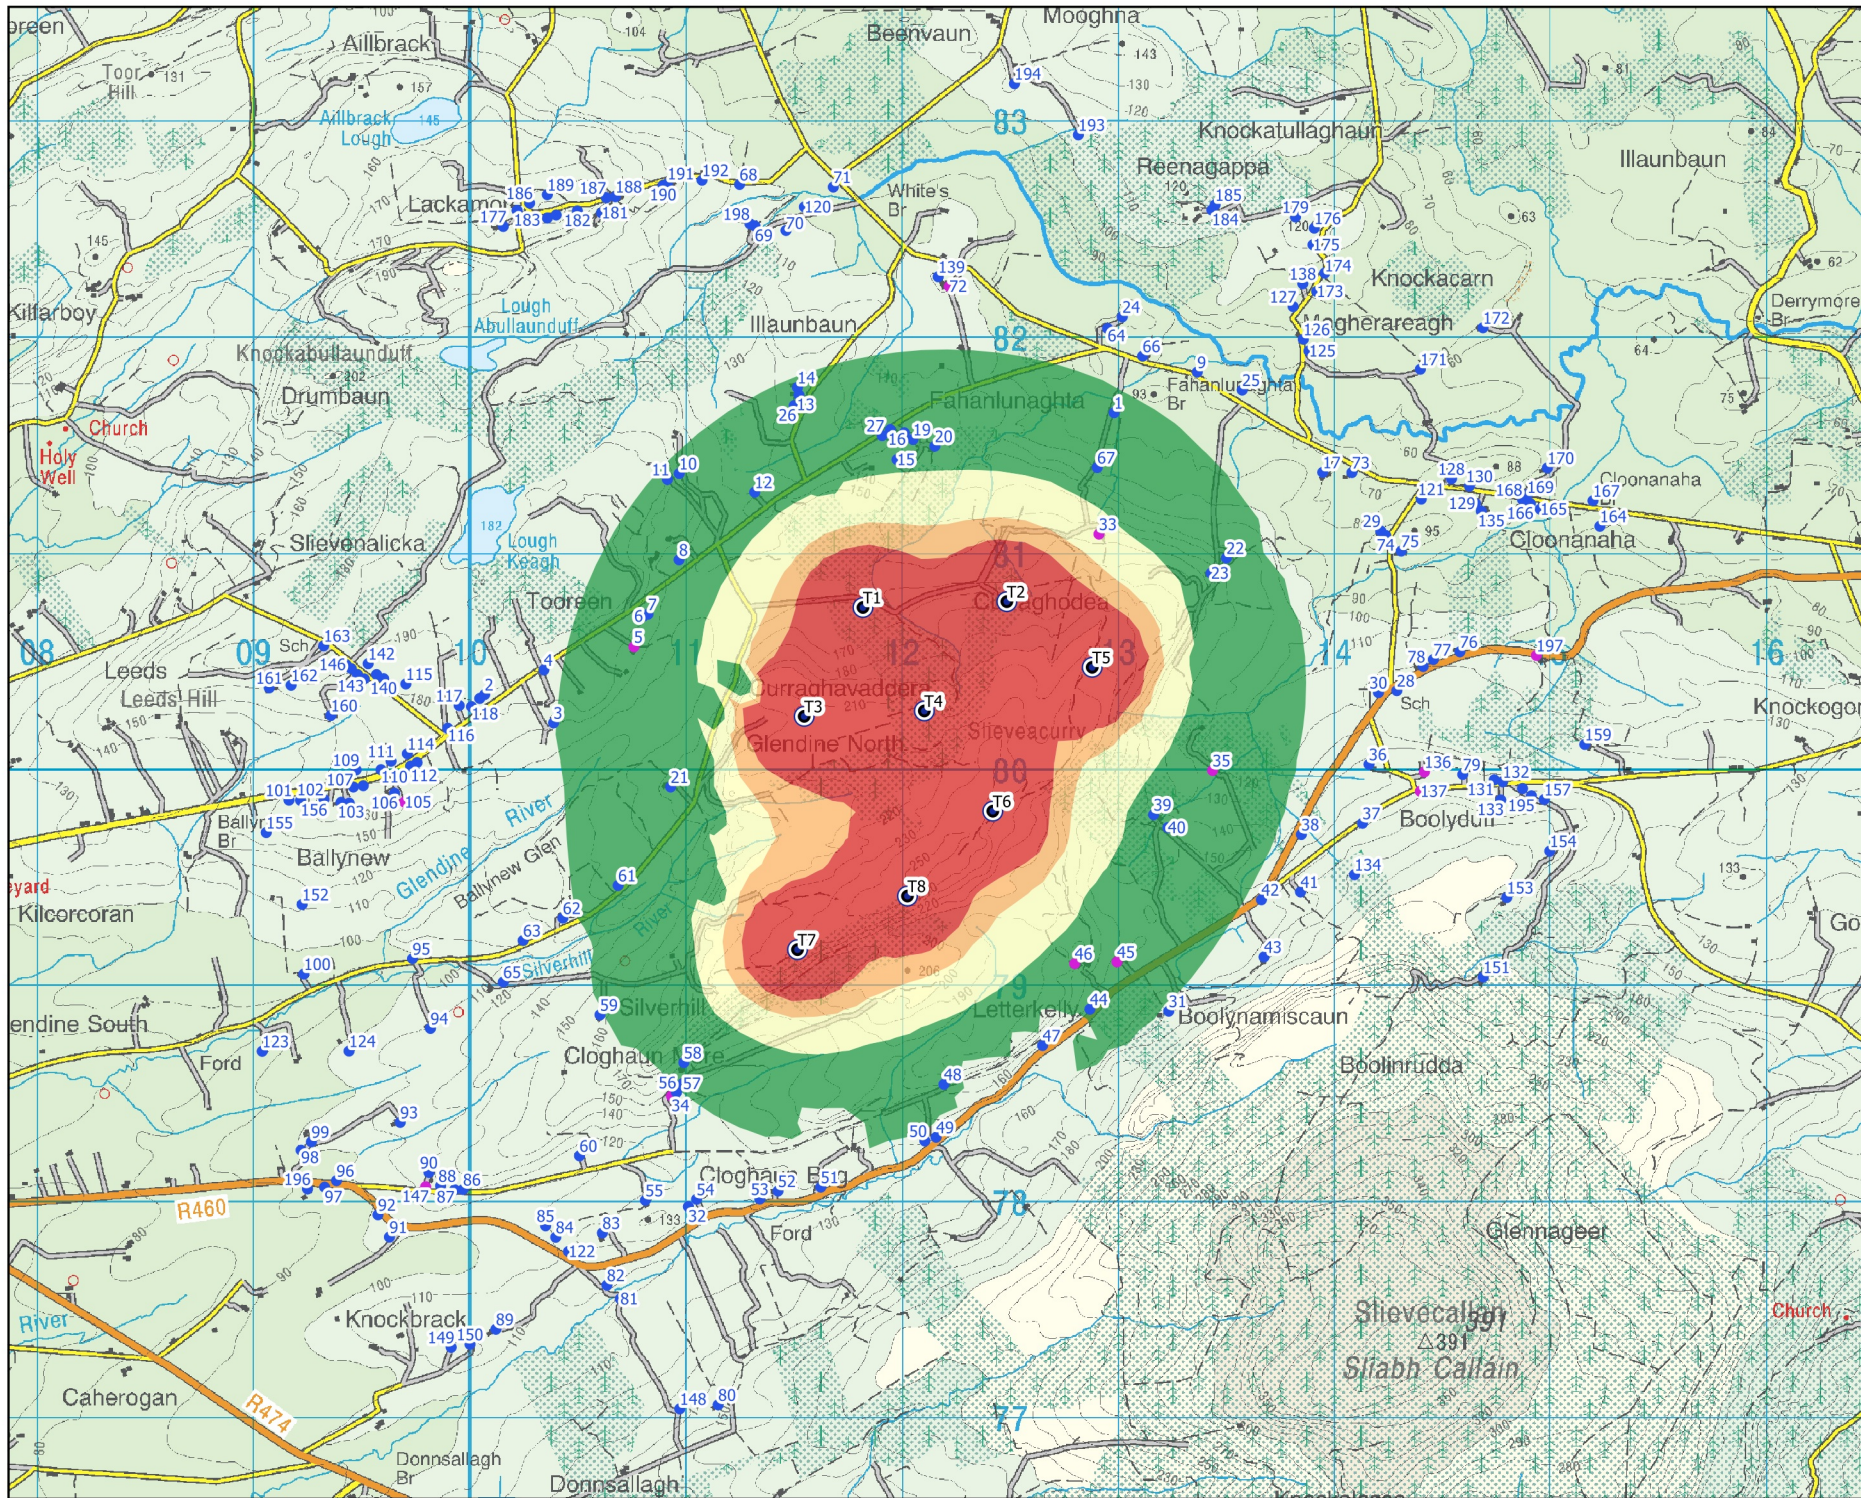

APPENDIX 11-7

NOISE CONTOURS

Map Legend

-  Turbine Layout
-  Derelict Properties
-  Noise Sensitive Locations (NSLs)

Proposed Development Noise Contours at 9 m/s Wind Speed

-  35-40 dB LA90
-  40-43 dB LA90
-  43-45 dB LA90
-  45-65 dB LA90

Microsoft product screen shots reprinted with permission from
 Microsoft Corporation
 Ordnance Survey Ireland Licence No. AR 0021821 © Ordnance
 Survey Ireland/Government of Ireland

Drawing Title	
Proposed Development Noise Contours at 9 m/s Wind Speed	
Project Title	
Slieveacurry Renewable Energy Development, Co. Clare	
Drawn By	Checked By
Ellen Costello	Michael Watson
Project No.	Drawing No.
170224a	Figure 1
Scale	Date
1:35000	22.03.2021

Omnidirectional Cumulative Noise Contours at 9m/s Wind Speed

-  35-40 dB LA90
-  40-43 dB LA90
-  43-45 dB LA90
-  45-55 dB LA90
-  55-65 dB LA90

Microsoft product screen shots reprinted with permission from Microsoft Corporation
 Ordnance Survey Ireland Licence No. AR 0021821 © Ordnance Survey Ireland/Government of Ireland

Drawing Title
Omnidirectional Cumulative Noise Contours at 9m/s Wind Speed

Project Title
Slieveacurry Renewable Energy Development, Co. Clare

Drawn By: **Ellen Costello** Checked By: **Michael Watson**

Project No.: **170224a** Drawing No.: **Figure 2**