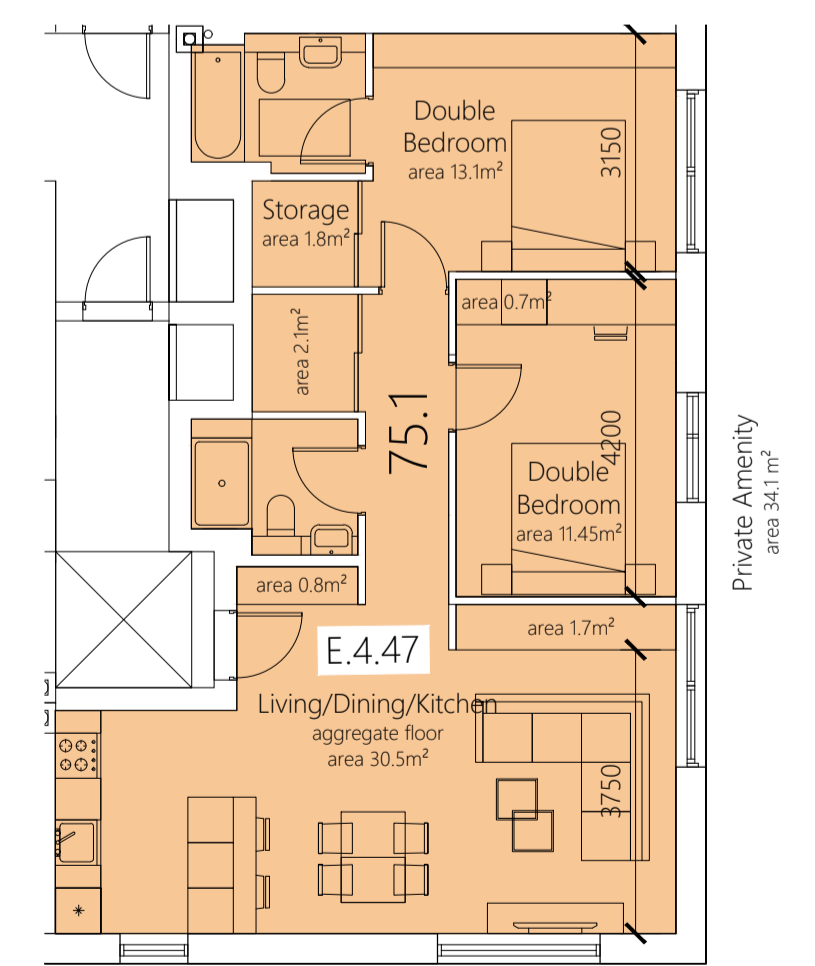

2 BED 4 PERSON i.e. C.0.10, C.1.22, C.2.34
TYPE: 2B4P R
AREA: 73.8 m²

2 BED 4 PERSON i.e. C.0.4, C.1.15, C.2.27
TYPE: 2B4P S
AREA: 79.6 m²

2 BED 4 PERSON i.e. C.0.2, C.1.13, C.2.25
TYPE: 2B4P T
AREA: 73.3 m²

2 BED 4 PERSON i.e. C.1.18, C.2.30
TYPE: 2B4P U
AREA: 87.6 m²

2 BED 4 PERSON i.e. E.3.39,
TYPE: 2B4P V
AREA: 86.9 m²

2 BED 4 PERSON i.e. C.1.12, C.2.24
TYPE: 2B4P W
AREA: 73.3 m²

2 BED 4 PERSON i.e. D.1.20,
TYPE: 2B4P X
AREA: 85.8 m²

2 BED 4 PERSON i.e. E.4.47,
TYPE: 2B4P Y
AREA: 75.1 m²

3 BED 5 PERSON i.e. E.3.38,
TYPE: 3B5P Z
AREA: 106.3 m²

LEGEND

- 1 BEDROOM 2 PERSON APARTMENT 1B2P
- 2 BEDROOM 3 PERSON APARTMENT 2B3P
- 2 BEDROOMS 4 PERSON APARTMENT 2B4P
- 3 BEDROOMS 5 PERSON APARTMENT 3B5P

APARTMENT AREA 10% OVER MIN. REQUIRED AREA

EXAMPLE:

F.F.L. AND ORIENTATION VARY ACROSS UNITS AND REFER TO FLOOR PLANS FOR SPECIFIC INFO