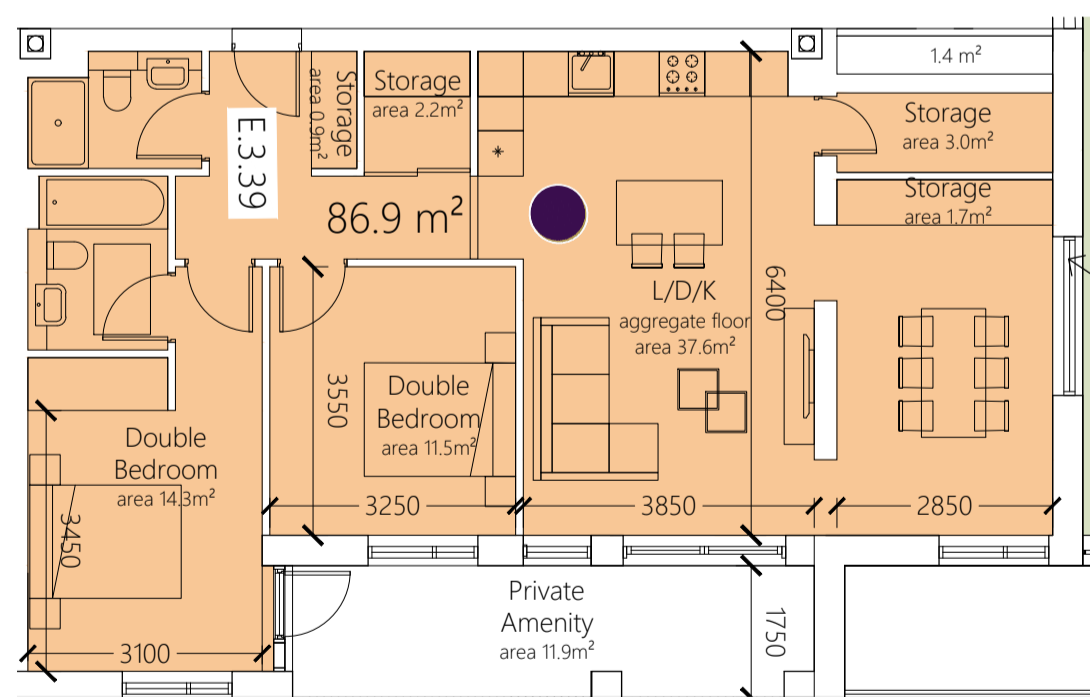

2 BED 4 PERSON i.e. E.1.21, E.2.33, E.3.41
TYPE: 2B4P O
AREA: 80.3 m²

2 BED 4 PERSON i.e. E.0.5, E.1.14, E.2.27
TYPE: 2B4P O1
AREA: 84.2 m²

2 BED 4 PERSON i.e. C.0.9, C.1.21, C.2.33
TYPE: 2B4P P
AREA: 93.4 m²

2 BED 4 PERSON i.e. C.0.10, C.1.22, C.2.34
TYPE: 2B4P R
AREA: 73.8 m²

2 BED 4 PERSON i.e. C.0.4, C.1.15, C.2.27
TYPE: 2B4P S
AREA: 79.6 m²

2 BED 4 PERSON i.e. C.0.2, C.1.13, C.2.25
TYPE: 2B4P T
AREA: 73.3 m²

2 BED 4 PERSON i.e. C.1.18, C.2.30
TYPE: 2B4P U
AREA: 87.6 m²

2 BED 4 PERSON i.e. E.3.39,
TYPE: 2B4P V
AREA: 86.9 m²

2 BED 4 PERSON i.e. C.1.12, C.2.24
TYPE: 2B4P W
AREA: 73.3 m²

2 BED 4 PERSON i.e. D.1.20,
TYPE: 2B4P X
AREA: 85.8 m²

2 BED 4 PERSON i.e. E.4.47,
TYPE: 2B4P Y
AREA: 75.1 m²

3 BED 5 PERSON i.e. E.3.38,
TYPE: 3B5P Z
AREA: 106.3 m²

LEGEND

- 1 BEDROOM 2 PERSON APARTMENT 1B2P
- 2 BEDROOM 3 PERSON APARTMENT 2B3P
- 2 BEDROOMS 4 PERSON APARTMENT 2B4P
- 3 BEDROOMS 5 PERSON APARTMENT 3B5P