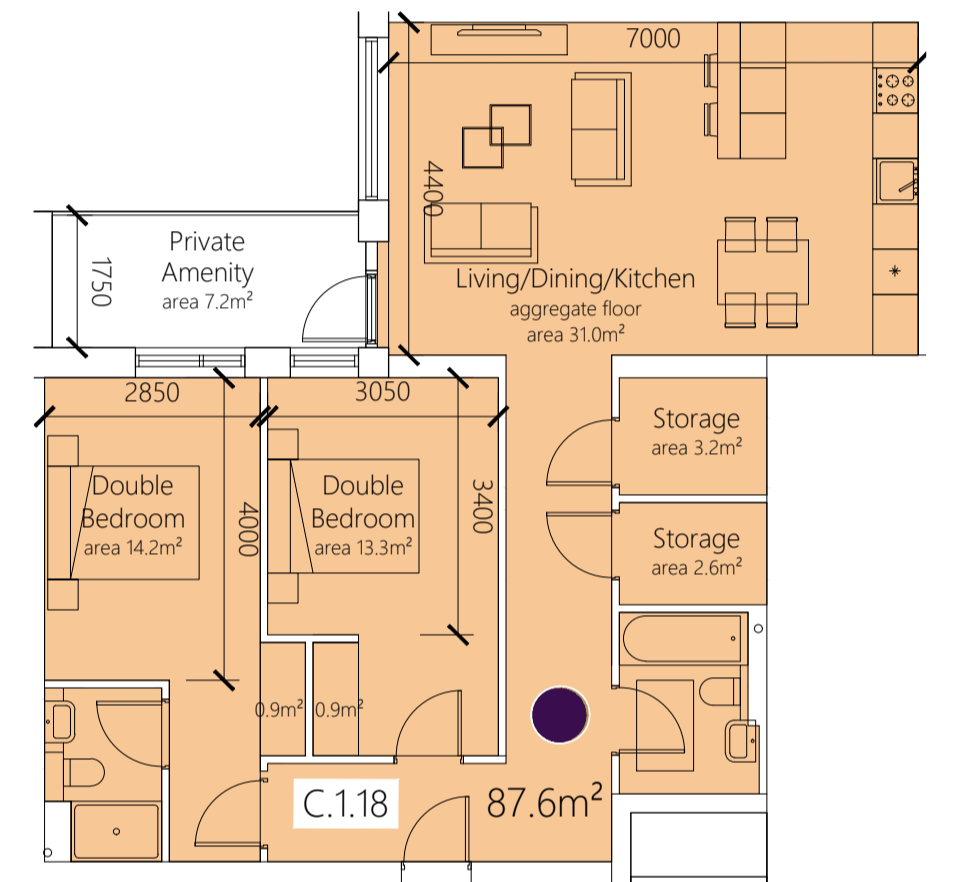

2 BED 4 PERSON i.e. E.1.12, E.2.25, D.1.16, D.2.32
TYPE: 2B4P M1
AREA: 80.4 m²

2 BED 4 PERSON i.e. D.1.15, D.2.33
TYPE: 2B4P M2
AREA: 80.3 m²

2 BED 4 PERSON i.e. D.1.22,
TYPE: 2B4P M3
AREA: 87.45 m²

2 BED 4 PERSON i.e. C.0.7, C.0.8, C.1.19, C.1.20
TYPE: 2B4P N
AREA: 78.2 m²

2 BED 4 PERSON i.e. E.1.21, E.2.33, E.3.41
TYPE: 2B4P O
AREA: 80.3 m²

2 BED 4 PERSON i.e. E.0.5, E.1.14, E.2.27
TYPE: 2B4P O1
AREA: 84.2 m²

2 BED 4 PERSON i.e. C.0.9, C.1.21, C.2.33
TYPE: 2B4P P
AREA: 93.4 m²

2 BED 4 PERSON i.e. C.0.10, C.1.22, C.2.34
TYPE: 2B4P R
AREA: 73.8 m²

2 BED 4 PERSON i.e. C.0.4, C.1.15, C.2.27
TYPE: 2B4P S
AREA: 79.6 m²

2 BED 4 PERSON i.e. C.0.2, C.1.13, C.2.25
TYPE: 2B4P T
AREA: 73.3 m²

2 BED 4 PERSON i.e. C.1.18, C.2.30
TYPE: 2B4P U
AREA: 87.6 m²

2 BED 4 PERSON i.e. E.3.39,
TYPE: 2B4P V
AREA: 86.9 m²

2 BED 4 PERSON i.e. C.1.12, C.2.24
TYPE: 2B4P W
AREA: 73.3 m²

2 BED 4 PERSON i.e. D.1.20,
TYPE: 2B4P X
AREA: 85.8 m²