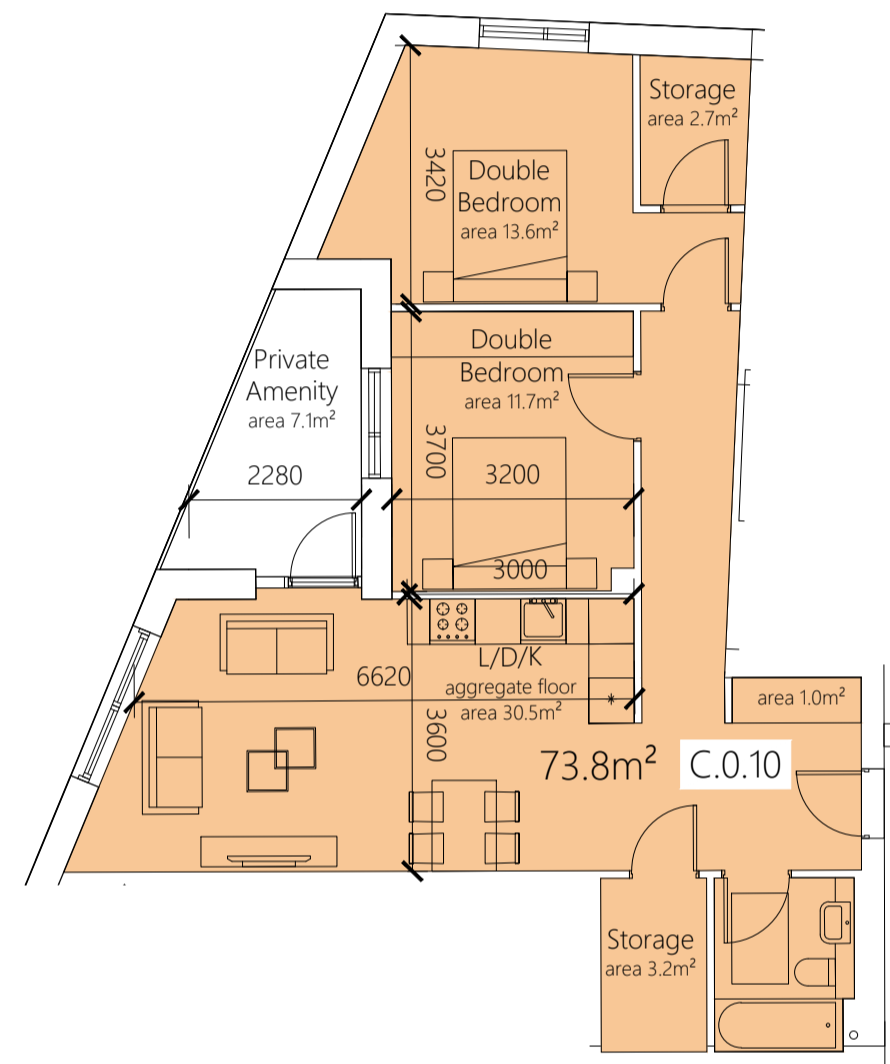

2 BED 4 PERSON i.e. E.1.12, E.2.25, D.1.16, D.2.32
TYPE: 2B4P M1
AREA: 80.4 m²

2 BED 4 PERSON i.e. D.1.15, D.2.33
TYPE: 2B4P M2
AREA: 80.3 m²

2 BED 4 PERSON i.e. D.1.22,
TYPE: 2B4P M3
AREA: 87.45 m²

2 BED 4 PERSON i.e. C.0.7, C.0.8, C.1.19, C.1.20
TYPE: 2B4P N
AREA: 78.2 m²

2 BED 4 PERSON i.e. E.1.21, E.2.33, E.3.41
TYPE: 2B4P O
AREA: 80.3 m²

2 BED 4 PERSON i.e. E.0.5, E.1.14, E.2.27
TYPE: 2B4P O1
AREA: 84.2 m²

2 BED 4 PERSON i.e. C.0.9, C.1.21, C.2.33
TYPE: 2B4P P
AREA: 93.4 m²

2 BED 4 PERSON i.e. C.0.10, C.1.22, C.2.34
TYPE: 2B4P R
AREA: 73.8 m²

2 BED 4 PERSON i.e. C.0.4, C.1.15, C.2.27
TYPE: 2B4P S
AREA: 79.6 m²

2 BED 4 PERSON i.e. C.0.2, C.1.13, C.2.25
TYPE: 2B4P T
AREA: 73.3 m²

2 BED 4 PERSON i.e. C.1.18, C.2.30
TYPE: 2B4P U
AREA: 87.6 m²

2 BED 4 PERSON i.e. E.3.39,
TYPE: 2B4P V
AREA: 86.9 m²

2 BED 4 PERSON i.e. C.1.12, C.2.24
TYPE: 2B4P W
AREA: 73.3 m²

2 BED 4 PERSON i.e. D.1.20,
TYPE: 2B4P X
AREA: 85.8 m²