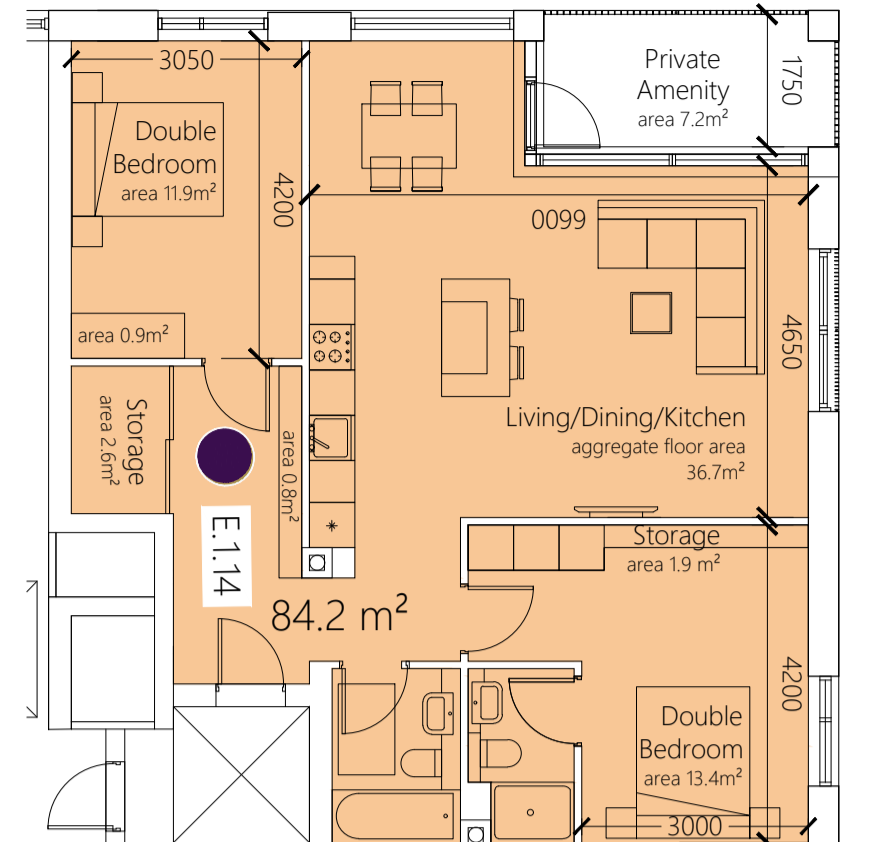

2 BED 4 PERSON i.e. E.1.12, E.2.25, D.1.16, D.2.32
TYPE: 2B4P M1
AREA: 80.4 m²

2 BED 4 PERSON i.e. D.1.15, D.2.33
TYPE: 2B4P M2
AREA: 80.3 m²

2 BED 4 PERSON i.e. D.1.22,
TYPE: 2B4P M3
AREA: 87.45 m²

2 BED 4 PERSON i.e. C.0.7, C.0.8, C.1.19, C.1.20
TYPE: 2B4P N
AREA: 78.2 m²

2 BED 4 PERSON i.e. E.1.21, E.2.33, E.3.41
TYPE: 2B4P O
AREA: 80.3 m²

2 BED 4 PERSON i.e. E.0.5, E.1.14, E.2.27
TYPE: 2B4P O1
AREA: 84.2 m²

2 BED 4 PERSON i.e. C.0.9, C.1.21, C.2.33
TYPE: 2B4P P
AREA: 93.4 m²

2 BED 4 PERSON i.e. C.0.10, C.1.22, C.2.34
TYPE: 2B4P R
AREA: 73.8 m²

2 BED 4 PERSON i.e. C.0.4, C.1.15, C.2.27
TYPE: 2B4P S
AREA: 79.6 m²

2 BED 4 PERSON i.e. C.0.2, C.1.13, C.2.25
TYPE: 2B4P T
AREA: 73.3 m²

2 BED 4 PERSON i.e. C.1.18, C.2.30
TYPE: 2B4P U
AREA: 87.6 m²

2 BED 4 PERSON i.e. E.3.39,
TYPE: 2B4P V
AREA: 86.9 m²

2 BED 4 PERSON i.e. C.1.12, C.2.24
TYPE: 2B4P W
AREA: 73.3 m²

2 BED 4 PERSON i.e. D.1.20,
TYPE: 2B4P X
AREA: 85.8 m²