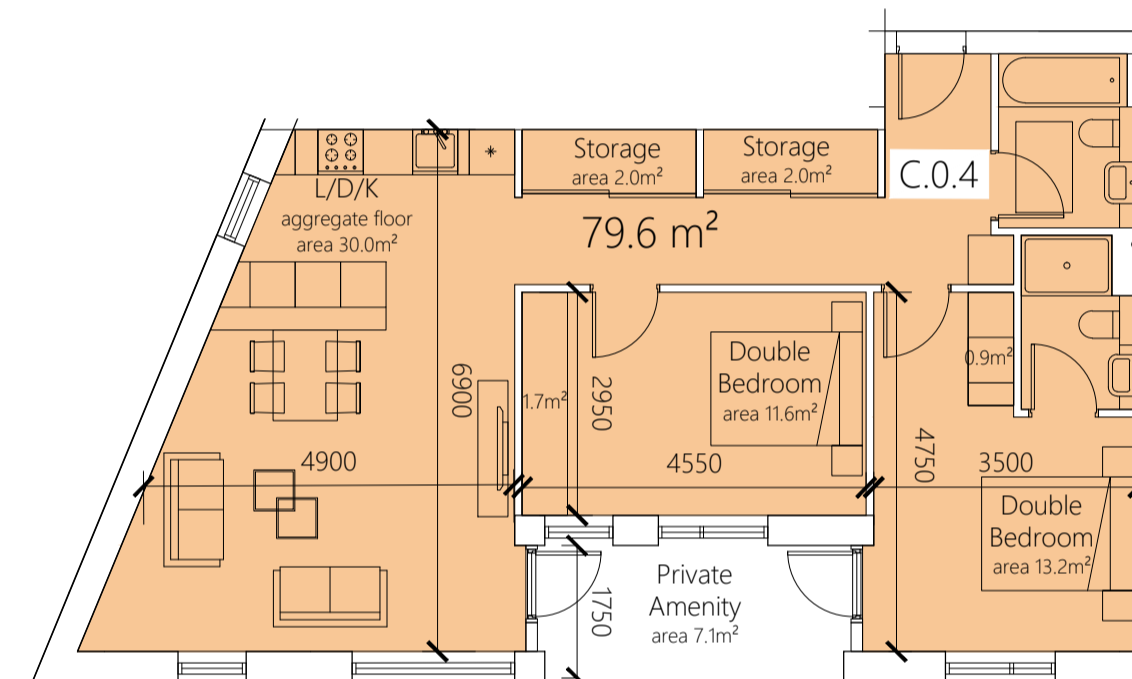

2 BED 4 PERSON i.e. E.1.12, E.2.25, D.1.16, D.2.32
TYPE: 2B4P M1
AREA: 80.4 m²

2 BED 4 PERSON i.e. D.1.15, D.2.33
TYPE: 2B4P M2
AREA: 80.3 m²

2 BED 4 PERSON i.e. D.1.22,
TYPE: 2B4P M3
AREA: 87.45 m²

2 BED 4 PERSON i.e. C.0.7, C.0.8, C.1.19, C.1.20
TYPE: 2B4P N
AREA: 78.2 m²

2 BED 4 PERSON i.e. E.1.21, E.2.33, E.3.41
TYPE: 2B4P O
AREA: 80.3 m²

2 BED 4 PERSON i.e. E.0.5, E.1.14, E.2.27
TYPE: 2B4P O1
AREA: 84.2 m²

2 BED 4 PERSON i.e. C.0.9, C.1.21, C.2.33
TYPE: 2B4P P
AREA: 93.4 m²

2 BED 4 PERSON i.e. C.0.10, C.1.22, C.2.34
TYPE: 2B4P R
AREA: 73.8 m²

2 BED 4 PERSON i.e. C.0.4, C.1.15, C.2.27
TYPE: 2B4P S
AREA: 79.6 m²

2 BED 4 PERSON i.e. C.0.2, C.1.13, C.2.25
TYPE: 2B4P T
AREA: 73.3 m²

2 BED 4 PERSON i.e. C.1.18, C.2.30
TYPE: 2B4P U
AREA: 87.6 m²

2 BED 4 PERSON i.e. E.3.39,
TYPE: 2B4P V
AREA: 86.9 m²

2 BED 4 PERSON i.e. C.1.12, C.2.24
TYPE: 2B4P W
AREA: 73.3 m²

2 BED 4 PERSON i.e. D.1.20,
TYPE: 2B4P X
AREA: 85.8 m²