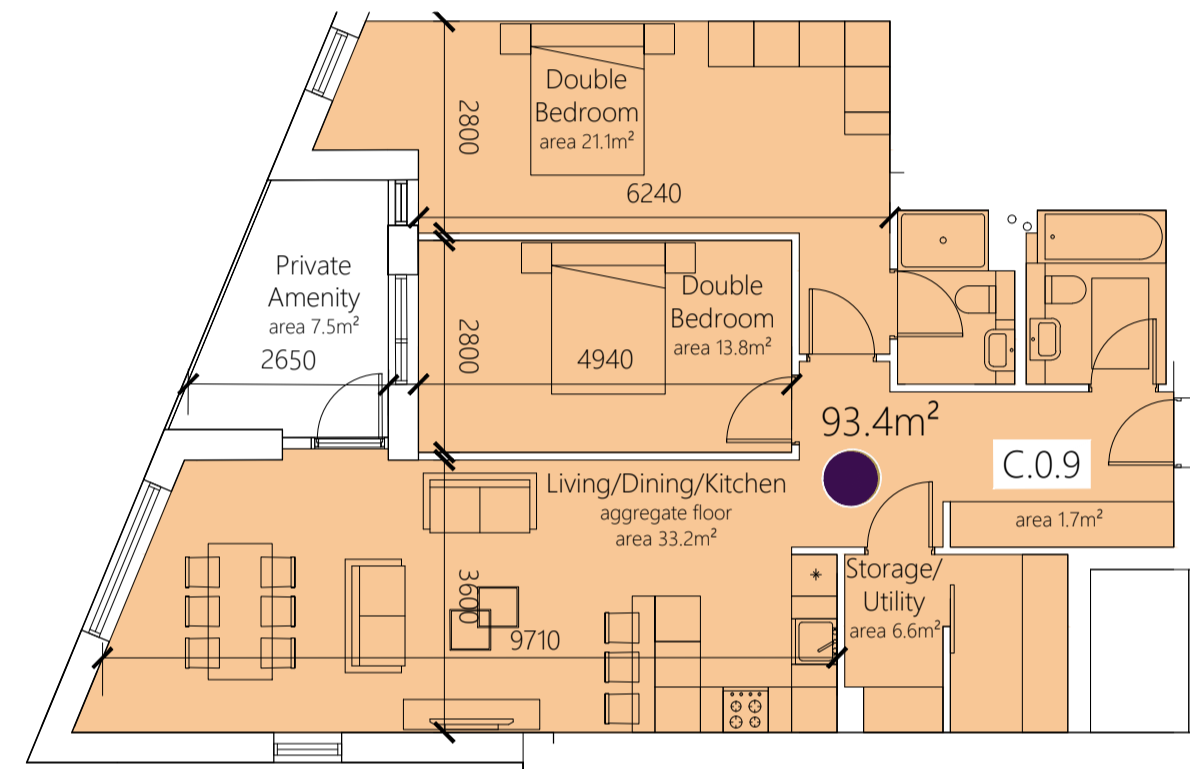

2 BED 4 PERSON i.e. E.1.12, E.2.25, D.1.16, D.2.32
TYPE: 2B4P M1
AREA: 80.4 m²

2 BED 4 PERSON i.e. D.1.15, D.2.33
TYPE: 2B4P M2
AREA: 80.3 m²

2 BED 4 PERSON i.e. D.1.22,
TYPE: 2B4P M3
AREA: 87.45 m²

2 BED 4 PERSON i.e. C.0.7, C.0.8, C.1.19, C.1.20
TYPE: 2B4P N
AREA: 78.2 m²

2 BED 4 PERSON i.e. E.1.21, E.2.33, E.3.41
TYPE: 2B4P O
AREA: 80.3 m²

2 BED 4 PERSON i.e. E.0.5, E.1.14, E.2.27
TYPE: 2B4P O1
AREA: 84.2 m²

2 BED 4 PERSON i.e. C.0.9, C.1.21, C.2.33
TYPE: 2B4P P
AREA: 93.4 m²

2 BED 4 PERSON i.e. C.0.10, C.1.22, C.2.34
TYPE: 2B4P R
AREA: 73.8 m²

2 BED 4 PERSON i.e. C.0.4, C.1.15, C.2.27
TYPE: 2B4P S
AREA: 79.6 m²

2 BED 4 PERSON i.e. C.0.2, C.1.13, C.2.25
TYPE: 2B4P T
AREA: 73.3 m²

2 BED 4 PERSON i.e. C.1.18, C.2.30
TYPE: 2B4P U
AREA: 87.6 m²

2 BED 4 PERSON i.e. E.3.39,
TYPE: 2B4P V
AREA: 86.9 m²

2 BED 4 PERSON i.e. C.1.12, C.2.24
TYPE: 2B4P W
AREA: 73.3 m²

2 BED 4 PERSON i.e. D.1.20,
TYPE: 2B4P X
AREA: 85.8 m²