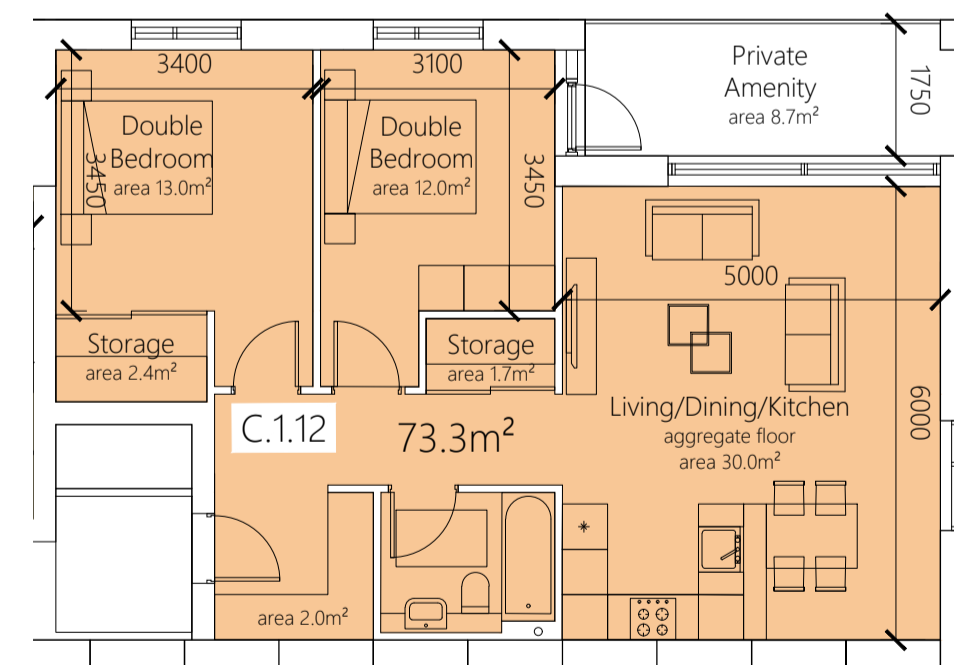

2 BED 4 PERSON i.e. E.1.21, E.2.33, E.3.41
TYPE: 2B4P O
AREA: 80.3 m²

2 BED 4 PERSON i.e. E.0.5, E.1.14, E.2.27
TYPE: 2B4P O1
AREA: 84.2 m²

2 BED 4 PERSON i.e. C.0.9, C.1.21, C.2.33
TYPE: 2B4P P
AREA: 93.4 m²

2 BED 4 PERSON i.e. C.0.10, C.1.22, C.2.34
TYPE: 2B4P R
AREA: 73.8 m²

2 BED 4 PERSON i.e. C.0.4, C.1.15, C.2.27
TYPE: 2B4P S
AREA: 79.6 m²

2 BED 4 PERSON i.e. C.0.2, C.1.13, C.2.25
TYPE: 2B4P T
AREA: 73.3 m²

2 BED 4 PERSON i.e. C.1.18, C.2.30
TYPE: 2B4P U
AREA: 87.6 m²

2 BED 4 PERSON i.e. E.3.39,
TYPE: 2B4P V
AREA: 86.9 m²

2 BED 4 PERSON i.e. C.1.12, C.2.24
TYPE: 2B4P W
AREA: 73.3 m²

2 BED 4 PERSON i.e. D.1.20,
TYPE: 2B4P X
AREA: 85.8 m²

2 BED 4 PERSON i.e. E.4.47,
TYPE: 2B4P Y
AREA: 75.1 m²

3 BED 5 PERSON i.e. E.3.38,
TYPE: 3B5P Z
AREA: 106.3 m²

LEGEND

- 1 BEDROOM 2 PERSON APARTMENT 1B2P
- 2 BEDROOM 3 PERSON APARTMENT 2B3P
- 2 BEDROOMS 4 PERSON APARTMENT 2B4P
- 3 BEDROOMS 5 PERSON APARTMENT 3B5P