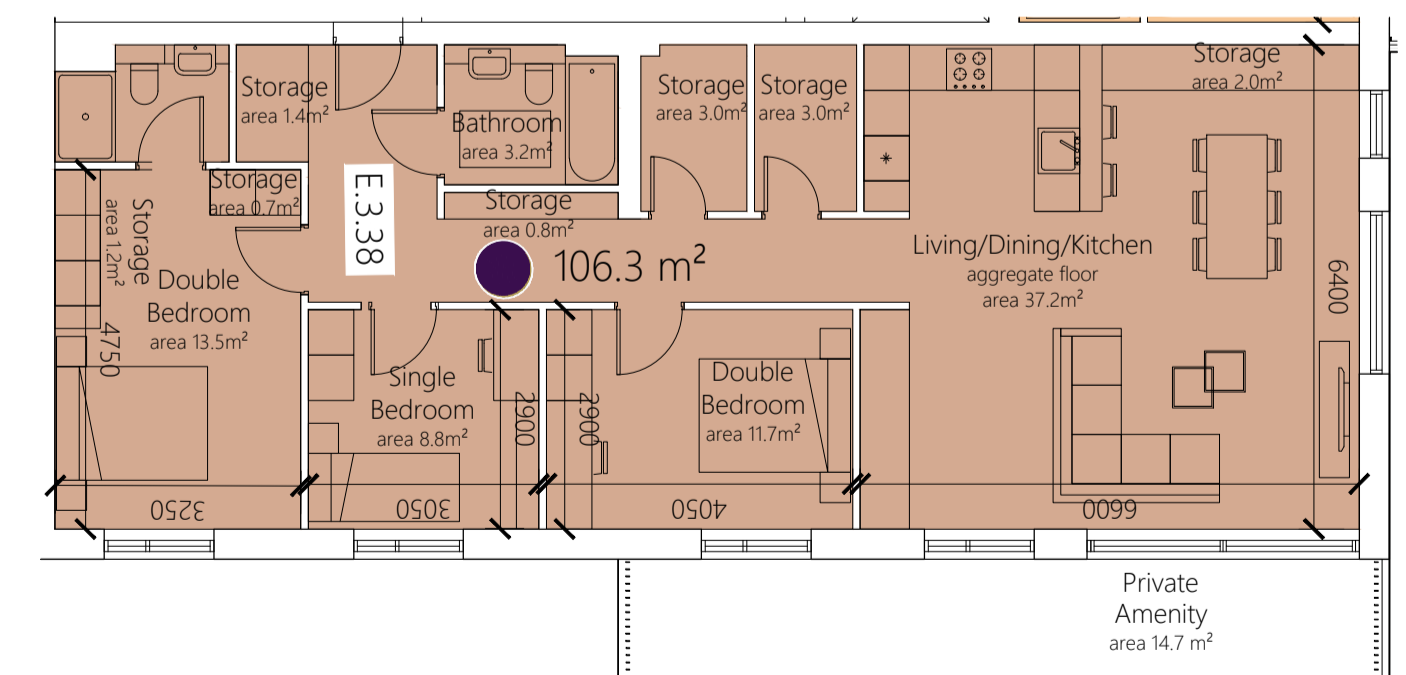

2 BED 4 PERSON i.e. C.0.10, C.1.22, C.2.34
TYPE: 2B4P R
AREA: 73.8 m²

2 BED 4 PERSON i.e. C.0.4, C.1.15, C.2.27
TYPE: 2B4P S
AREA: 79.6 m²

2 BED 4 PERSON i.e. C.0.2, C.1.13, C.2.25
TYPE: 2B4P T
AREA: 73.3 m²

2 BED 4 PERSON i.e. C.1.18, C.2.30
TYPE: 2B4P U
AREA: 87.6 m²

2 BED 4 PERSON i.e. E.3.39,
TYPE: 2B4P V
AREA: 86.9 m²

2 BED 4 PERSON i.e. C.1.12, C.2.24
TYPE: 2B4P W
AREA: 73.3 m²

2 BED 4 PERSON i.e. D.1.20,
TYPE: 2B4P X
AREA: 85.8 m²

2 BED 4 PERSON i.e. E.4.47,
TYPE: 2B4P Y
AREA: 75.1 m²

3 BED 5 PERSON i.e. E.3.38,
TYPE: 3B5P Z
AREA: 106.3 m²

LEGEND

- 1 BEDROOM 2 PERSON APARTMENT 1B2P
- 2 BEDROOM 3 PERSON APARTMENT 2B3P
- 2 BEDROOMS 4 PERSON APARTMENT 2B4P
- 3 BEDROOMS 5 PERSON APARTMENT 3B5P

APARTMENT AREA 10% OVER MIN. REQUIRED AREA

EXAMPLE:

F.F.L. AND ORIENTATION VARY ACROSS UNITS AND REFER TO FLOOR PLANS FOR SPECIFIC INFO