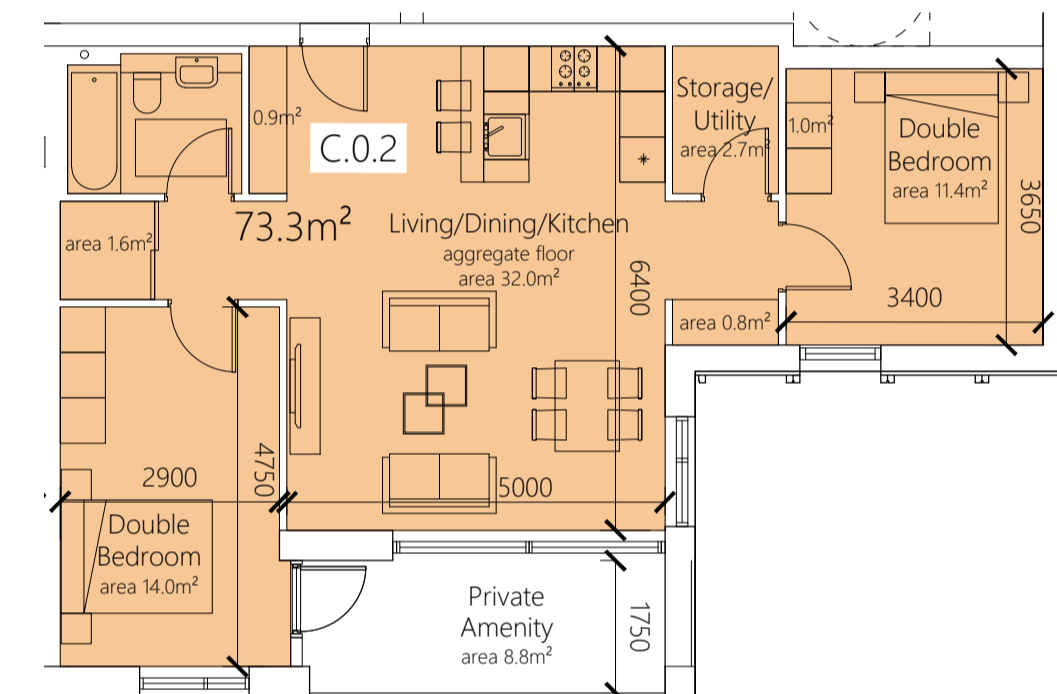

2 BED 4 PERSON i.e. E.1.12, E.2.25, D.1.16, D.2.32
TYPE: 2B4P M1
AREA: 80.4 m²

2 BED 4 PERSON i.e. D.1.15, D.2.33
TYPE: 2B4P M2
AREA: 80.3 m²

2 BED 4 PERSON i.e. D.1.22,
TYPE: 2B4P M3
AREA: 87.45 m²

2 BED 4 PERSON i.e. C.0.7, C.0.8, C.1.19, C.1.20
TYPE: 2B4P N
AREA: 78.2 m²

2 BED 4 PERSON i.e. E.1.21, E.2.33, E.3.41
TYPE: 2B4P O
AREA: 80.3 m²

2 BED 4 PERSON i.e. E.0.5, E.1.14, E.2.27
TYPE: 2B4P O1
AREA: 84.2 m²

2 BED 4 PERSON i.e. C.0.9, C.1.21, C.2.33
TYPE: 2B4P P
AREA: 93.4 m²

2 BED 4 PERSON i.e. C.0.10, C.1.22, C.2.34
TYPE: 2B4P R
AREA: 73.8 m²

2 BED 4 PERSON i.e. C.0.4, C.1.15, C.2.27
TYPE: 2B4P S
AREA: 79.6 m²

2 BED 4 PERSON i.e. C.0.2, C.1.13, C.2.25
TYPE: 2B4P T
AREA: 73.3 m²

2 BED 4 PERSON i.e. C.1.18, C.2.30
TYPE: 2B4P U
AREA: 87.6 m²

2 BED 4 PERSON i.e. E.3.39,
TYPE: 2B4P V
AREA: 86.9 m²

2 BED 4 PERSON i.e. C.1.12, C.2.24
TYPE: 2B4P W
AREA: 73.3 m²

2 BED 4 PERSON i.e. D.1.20,
TYPE: 2B4P X
AREA: 85.8 m²