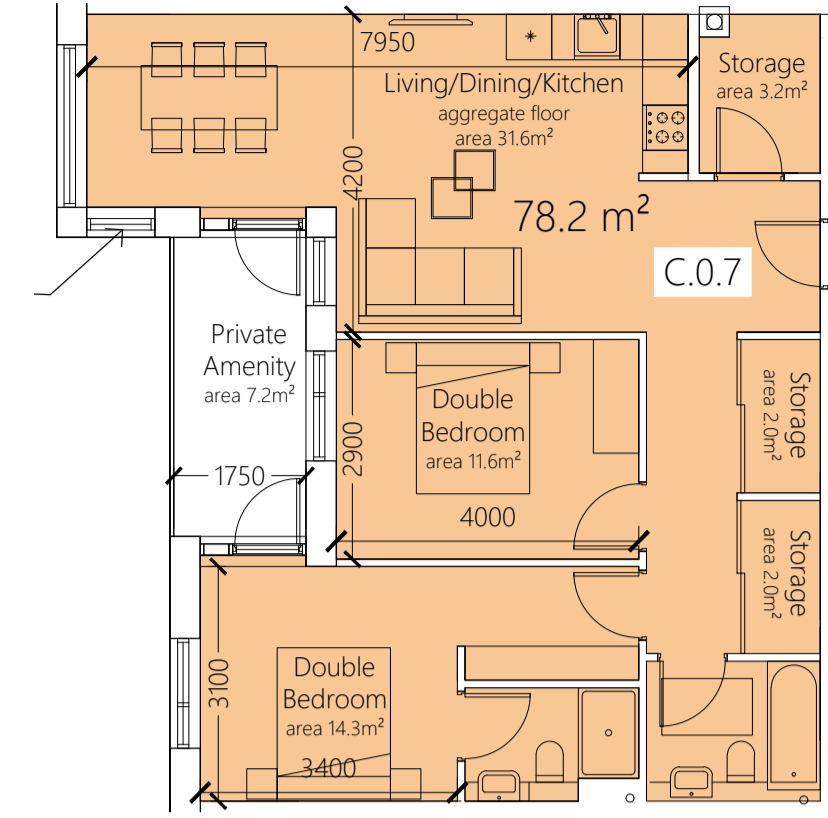

2 BED 4 PERSON i.e. E.1.12, E.2.25, D.1.16, D.2.32
TYPE: 2B4P M1
AREA: 80.4 m²

2 BED 4 PERSON i.e. D.1.15, D.2.33
TYPE: 2B4P M2
AREA: 80.3 m²

2 BED 4 PERSON i.e. D.1.22,
TYPE: 2B4P M3
AREA: 87.45 m²

2 BED 4 PERSON i.e. C.0.7, C.0.8, C.1.19, C.1.20
TYPE: 2B4P N
AREA: 78.2 m²

2 BED 4 PERSON i.e. E.1.21, E.2.33, E.3.41
TYPE: 2B4P O
AREA: 80.3 m²

2 BED 4 PERSON i.e. E.0.5, E.1.14, E.2.27
TYPE: 2B4P O1
AREA: 84.2 m²

2 BED 4 PERSON i.e. C.0.9, C.1.21, C.2.33
TYPE: 2B4P P
AREA: 93.4 m²

2 BED 4 PERSON i.e. C.0.10, C.1.22, C.2.34
TYPE: 2B4P R
AREA: 73.8 m²

2 BED 4 PERSON i.e. C.0.4, C.1.15, C.2.27
TYPE: 2B4P S
AREA: 79.6 m²

2 BED 4 PERSON i.e. C.0.2, C.1.13, C.2.25
TYPE: 2B4P T
AREA: 73.3 m²

2 BED 4 PERSON i.e. C.1.18, C.2.30
TYPE: 2B4P U
AREA: 87.6 m²

2 BED 4 PERSON i.e. E.3.39,
TYPE: 2B4P V
AREA: 86.9 m²

2 BED 4 PERSON i.e. C.1.12, C.2.24
TYPE: 2B4P W
AREA: 73.3 m²

2 BED 4 PERSON i.e. D.1.20,
TYPE: 2B4P X
AREA: 85.8 m²