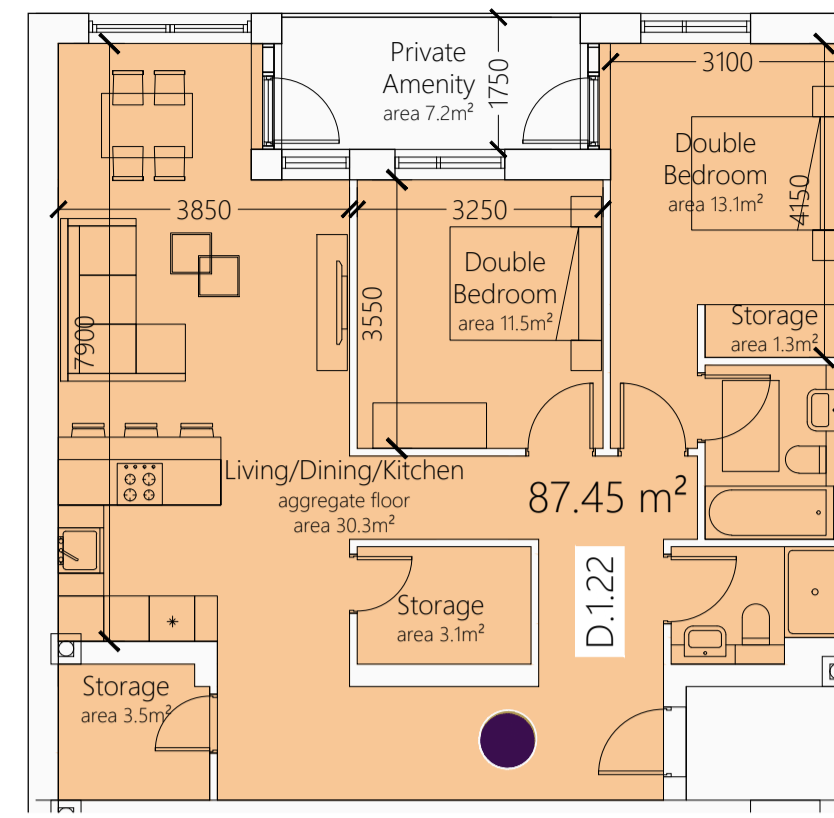

2 BED 4 PERSON i.e. E.1.12, E.2.25, D.1.16, D.2.32
TYPE: 2B4P M1
AREA: 80.4 m²

2 BED 4 PERSON i.e. D.1.15, D.2.33
TYPE: 2B4P M2
AREA: 80.3 m²

2 BED 4 PERSON i.e. D.1.22,
TYPE: 2B4P M3
AREA: 87.45 m²

2 BED 4 PERSON i.e. C.0.7, C.0.8, C.1.19, C.1.20
TYPE: 2B4P N
AREA: 78.2 m²

2 BED 4 PERSON i.e. E.1.21, E.2.33, E.3.41
TYPE: 2B4P O
AREA: 80.3 m²

2 BED 4 PERSON i.e. E.0.5, E.1.14, E.2.27
TYPE: 2B4P O1
AREA: 84.2 m²

2 BED 4 PERSON i.e. C.0.9, C.1.21, C.2.33
TYPE: 2B4P P
AREA: 93.4 m²

2 BED 4 PERSON i.e. C.0.10, C.1.22, C.2.34
TYPE: 2B4P R
AREA: 73.8 m²

2 BED 4 PERSON i.e. C.0.4, C.1.15, C.2.27
TYPE: 2B4P S
AREA: 79.6 m²

2 BED 4 PERSON i.e. C.0.2, C.1.13, C.2.25
TYPE: 2B4P T
AREA: 73.3 m²

2 BED 4 PERSON i.e. C.1.18, C.2.30
TYPE: 2B4P U
AREA: 87.6 m²

2 BED 4 PERSON i.e. E.3.39,
TYPE: 2B4P V
AREA: 86.9 m²

2 BED 4 PERSON i.e. C.1.12, C.2.24
TYPE: 2B4P W
AREA: 73.3 m²

2 BED 4 PERSON i.e. D.1.20,
TYPE: 2B4P X
AREA: 85.8 m²