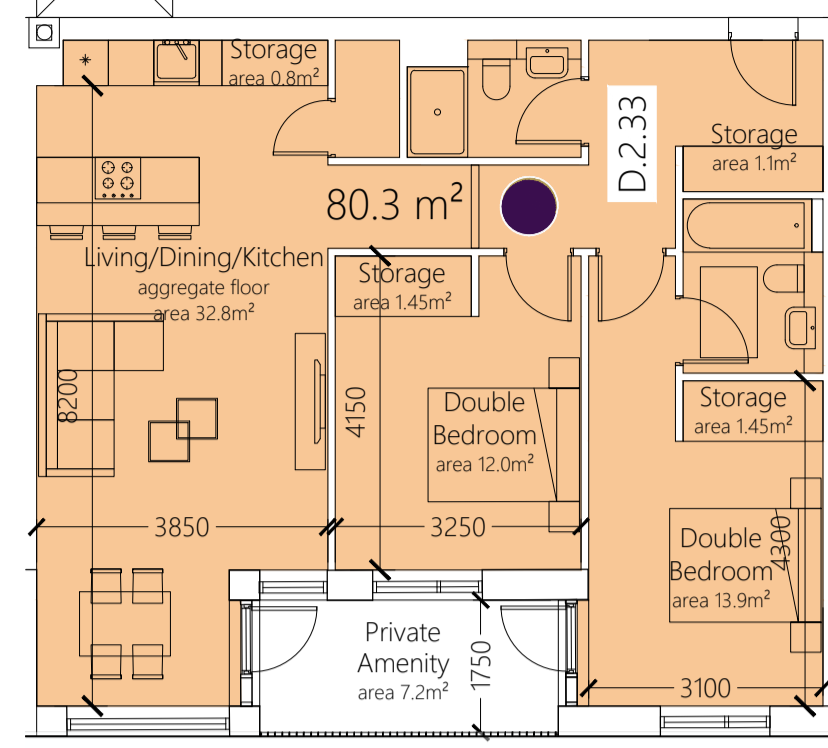

2 BED 4 PERSON i.e. E.1.12, E.2.25, D.1.16, D.2.32
TYPE: 2B4P M1
AREA: 80.4 m²

2 BED 4 PERSON i.e. D.1.15, D.2.33
TYPE: 2B4P M2
AREA: 80.3 m²

2 BED 4 PERSON i.e. D.1.22,
TYPE: 2B4P M3
AREA: 87.45 m²

2 BED 4 PERSON i.e. C.0.7, C.0.8, C.1.19, C.1.20
TYPE: 2B4P N
AREA: 78.2 m²

2 BED 4 PERSON i.e. E.1.21, E.2.33, E.3.41
TYPE: 2B4P O
AREA: 80.3 m²

2 BED 4 PERSON i.e. E.0.5, E.1.14, E.2.27
TYPE: 2B4P O1
AREA: 84.2 m²

2 BED 4 PERSON i.e. C.0.9, C.1.21, C.2.33
TYPE: 2B4P P
AREA: 93.4 m²

2 BED 4 PERSON i.e. C.0.10, C.1.22, C.2.34
TYPE: 2B4P R
AREA: 73.8 m²

2 BED 4 PERSON i.e. C.0.4, C.1.15, C.2.27
TYPE: 2B4P S
AREA: 79.6 m²

2 BED 4 PERSON i.e. C.0.2, C.1.13, C.2.25
TYPE: 2B4P T
AREA: 73.3 m²

2 BED 4 PERSON i.e. C.1.18, C.2.30
TYPE: 2B4P U
AREA: 87.6 m²

2 BED 4 PERSON i.e. E.3.39,
TYPE: 2B4P V
AREA: 86.9 m²

2 BED 4 PERSON i.e. C.1.12, C.2.24
TYPE: 2B4P W
AREA: 73.3 m²

2 BED 4 PERSON i.e. D.1.20,
TYPE: 2B4P X
AREA: 85.8 m²