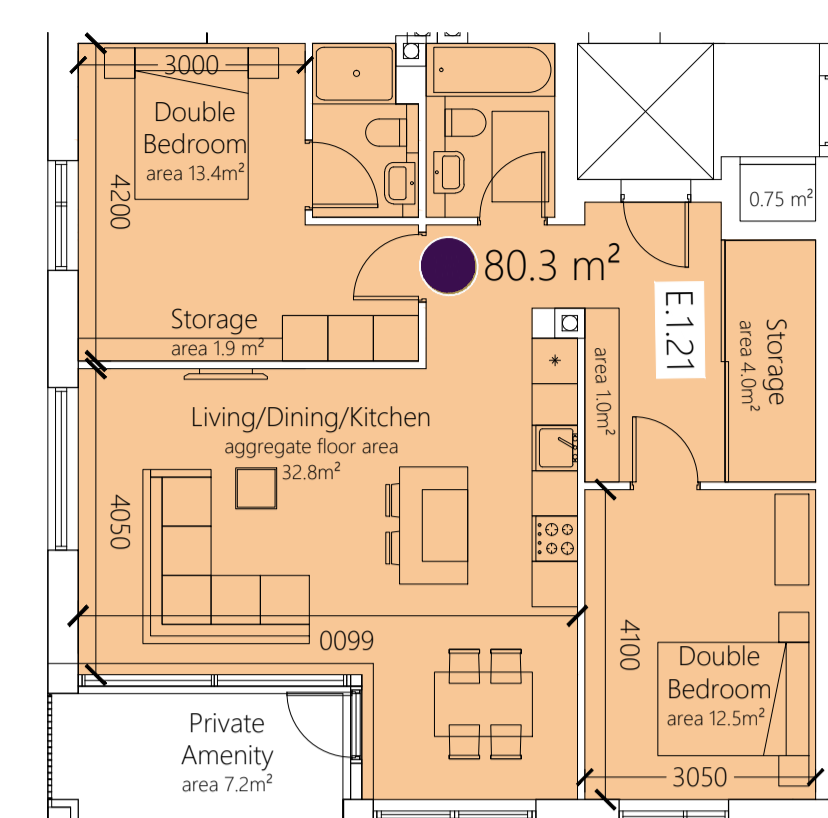

2 BED 4 PERSON i.e. E.1.12, E.2.25, D.1.16, D.2.32
TYPE: 2B4P M1
AREA: 80.4 m²

2 BED 4 PERSON i.e. D.1.15, D.2.33
TYPE: 2B4P M2
AREA: 80.3 m²

2 BED 4 PERSON i.e. D.1.22,
TYPE: 2B4P M3
AREA: 87.45 m²

2 BED 4 PERSON i.e. C.0.7, C.0.8, C.1.19, C.1.20
TYPE: 2B4P N
AREA: 78.2 m²

2 BED 4 PERSON i.e. E.1.21, E.2.33, E.3.41
TYPE: 2B4P O
AREA: 80.3 m²

2 BED 4 PERSON i.e. E.0.5, E.1.14, E.2.27
TYPE: 2B4P O1
AREA: 84.2 m²

2 BED 4 PERSON i.e. C.0.9, C.1.21, C.2.33
TYPE: 2B4P P
AREA: 93.4 m²

2 BED 4 PERSON i.e. C.1.18, C.2.30
TYPE: 2B4P U
AREA: 87.6 m²

2 BED 4 PERSON i.e. E.3.39,
TYPE: 2B4P V
AREA: 86.9 m²

2 BED 4 PERSON i.e. C.1.12, C.2.24
TYPE: 2B4P W
AREA: 73.3 m²

2 BED 4 PERSON i.e. D.1.20,
TYPE: 2B4P X
AREA: 85.8 m²

2 BED 4 PERSON i.e. E.4.47,
TYPE: 2B4P Y
AREA: 75.1 m²

3 BED 5 PERSON i.e. E.3.38,
TYPE: 3B5P Z
AREA: 106.3 m²

LEGEND

- 1 BEDROOM 2 PERSON APARTMENT 1B2P
- 2 BEDROOM 3 PERSON APARTMENT 2B3P
- 2 BEDROOMS 4 PERSON APARTMENT 2B4P
- 3 BEDROOMS 5 PERSON APARTMENT 3B5P