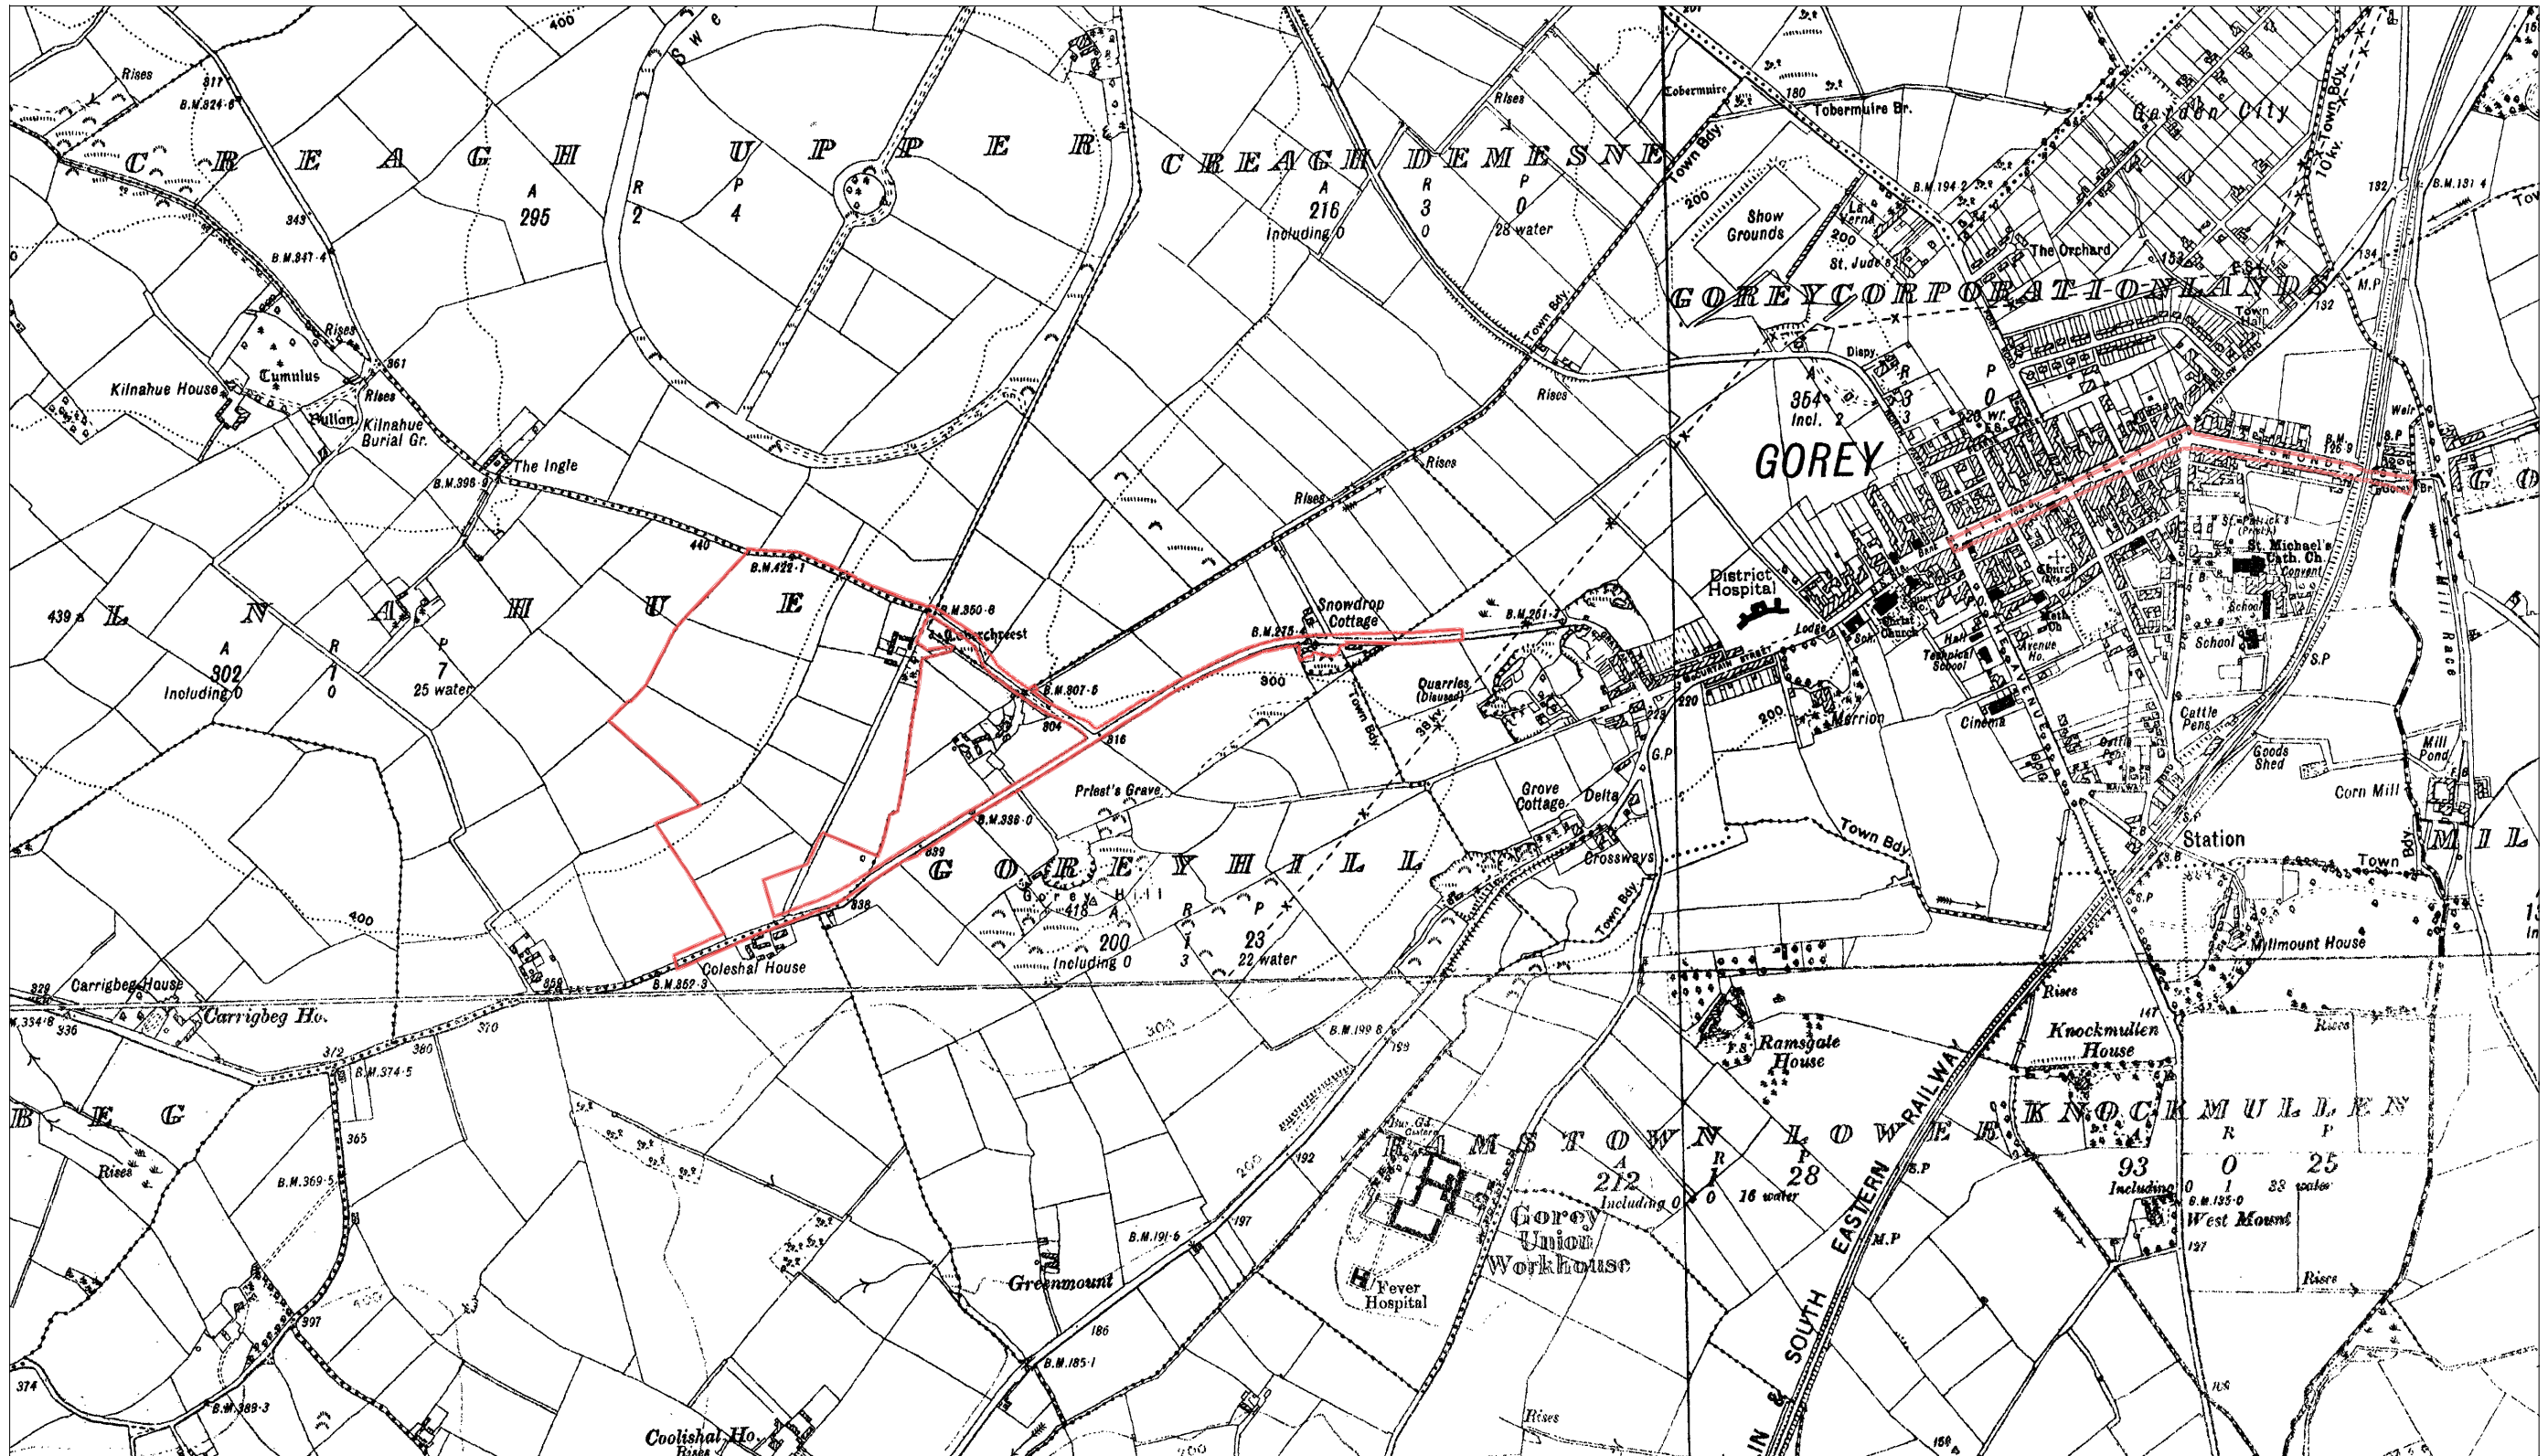

X=712420.8622 Y=660371.4426

X=712420.8622 Y=658272.592

X=716080.8622 Y=658272.592

SHD APPLICATION - GERARD GANNON PROPERTIES - LANDS AT KILNAHUE GOREY

SEE ENCLOSED  
DIGITAL PLANNING PACK  
COPYRIGHT

100  
Rural Place Map 1-10000