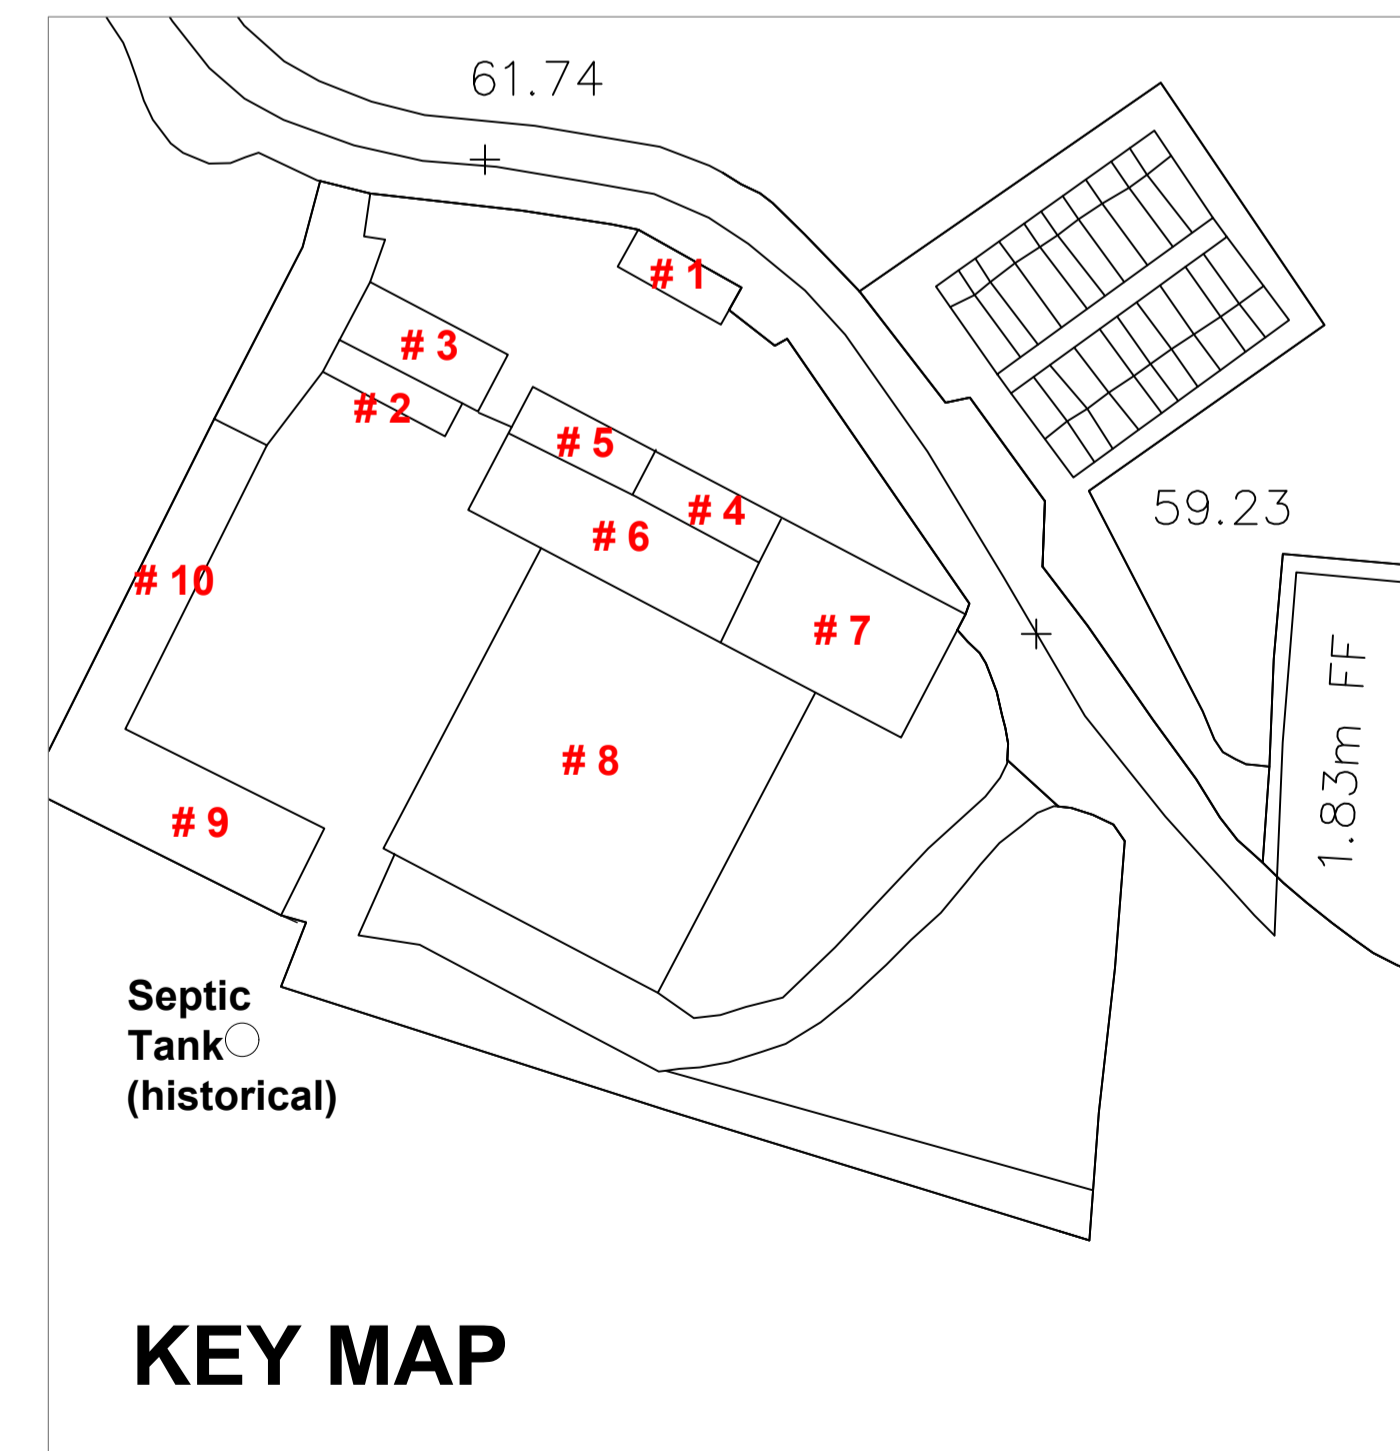

# # 06 - Storage Shed

ROOF PLAN

Section

East Elevation (Not seen)

West Elevation

North Elevation *Not Seen*

Floor Plan

South Elevation (Partially Obscured by Barn)

KEY MAP