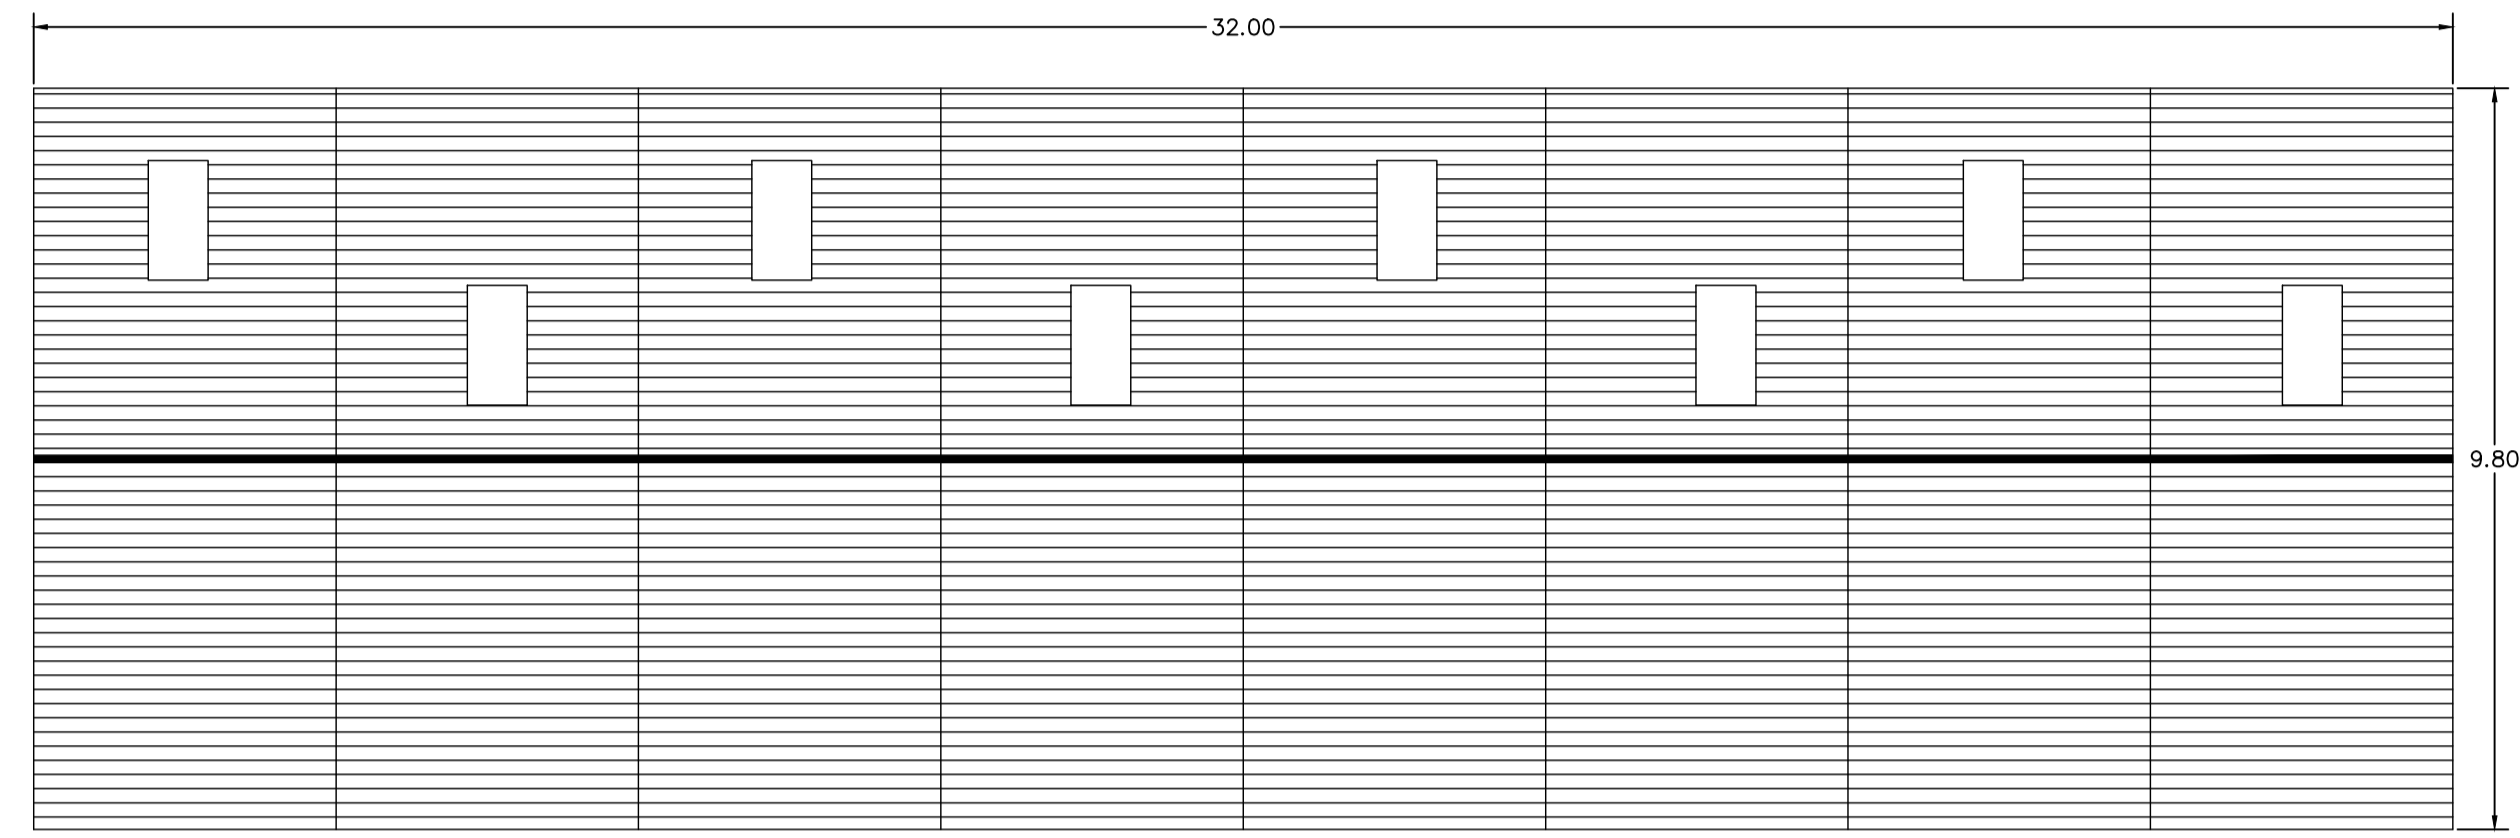

# # 06 - Storage Shed

ROOF PLAN

Section

East Elevation (Not seen)

West Elevation

North Elevation *Not Seen*

Floor Plan

South Elevation (Partially Obscured by Barn)

KEY MAP