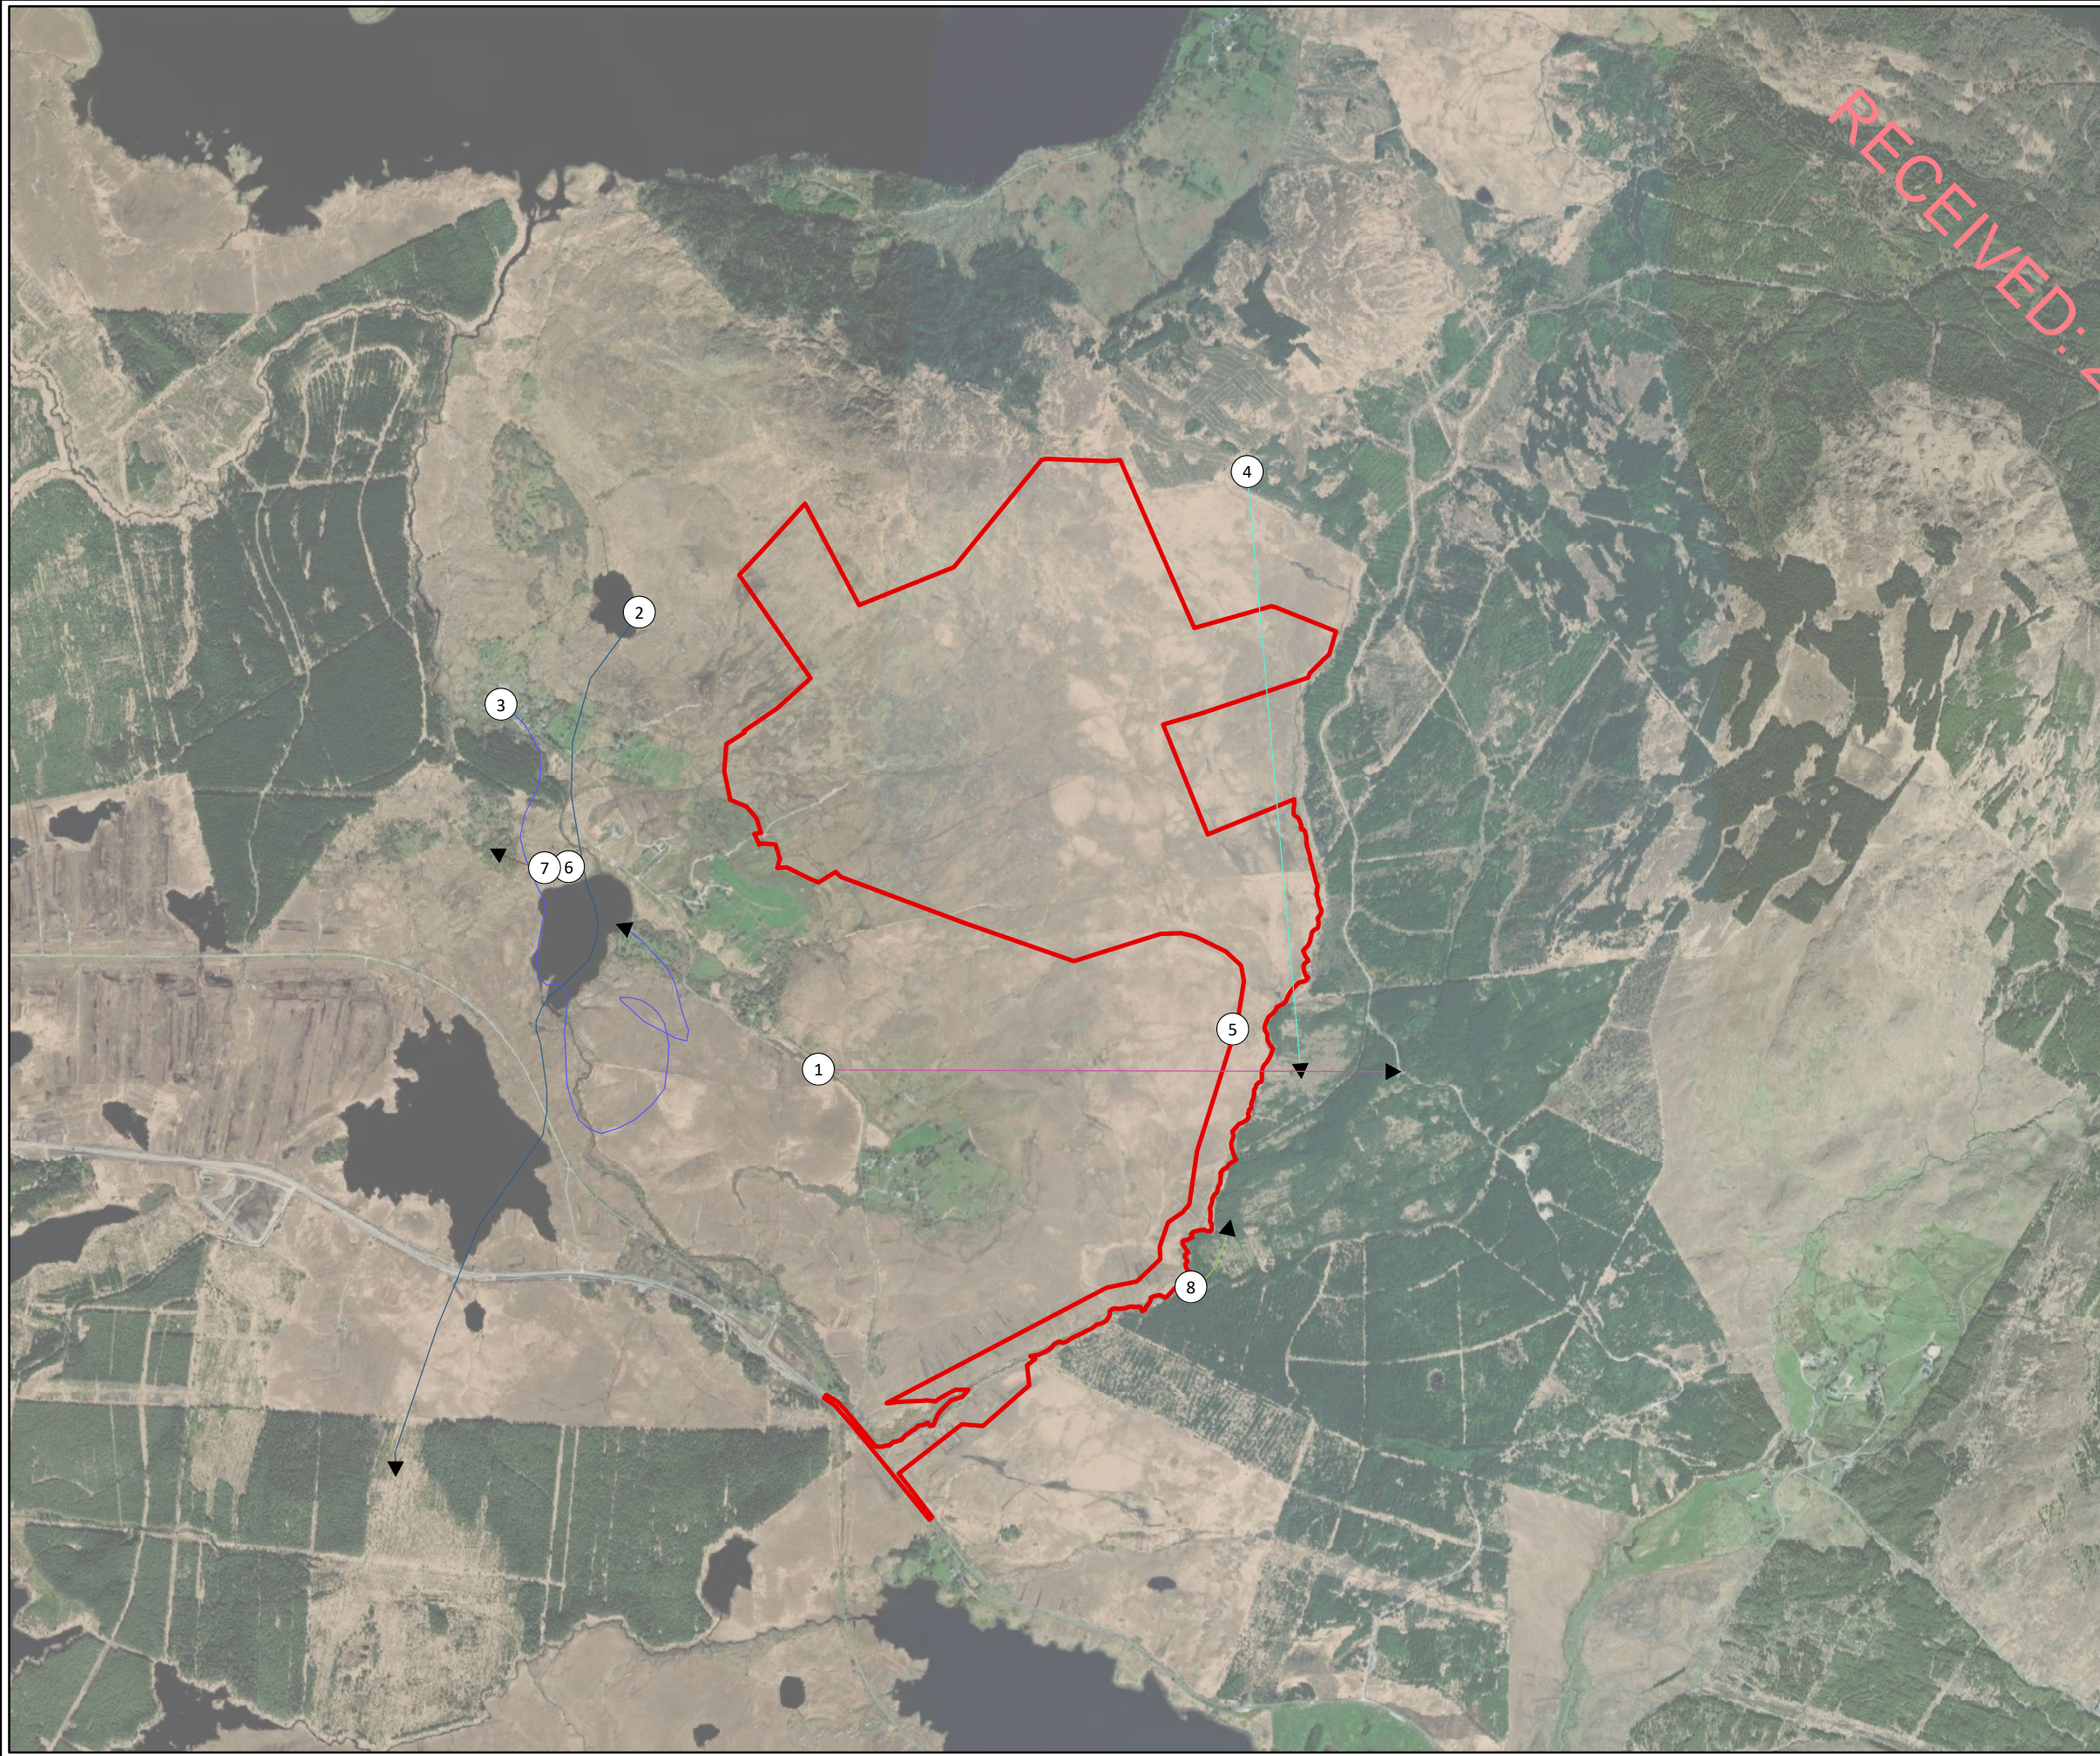

RECEIVED: 26/01/2023

Legend

 Site Boundary

Flightlines

ID, Date, Time

 1, 22/11/2020, 10:50

TITLE:	Flightlines for Winter 2020/2021 Grey Heron		
PROJECT:	Tullaghmore Wind Farm, Co. Galway		
FIGURE NO.:	7.28		
CLIENT:	EMPower		
SCALE:	1:18000	REVISION:	0
DATE:	23/01/2023	PAGE SIZE:	A3

RECEIVED: 26/01/2023

- Legend**
- Site Boundary
- Flighthines**
- ID, Date, Time
- 1, 25/05/2021, 18:30

TITLE:	Flighthines for Summer 2021 Grey Heron		
PROJECT:	Tullaghmore Wind Farm, Co. Galway		
FIGURE NO.:	7.29		
CLIENT:	EMPower		
SCALE:	1:18000	REVISION:	0
DATE:	23/01/2023	PAGE SIZE:	A3

Legend

Site Boundary

Flightlines

MapID	Date	Time_of_ob
1	28/10/2021	15:26
2	05/11/2021	12:22
3	05/11/2021	12:35
4	20/11/2021	12:13
5	23/11/2021	08:19
6	13/12/2021	14:09
7	13/12/2021	15:21
8	17/12/2021	11:34

RECEIVED: 26/01/2023

Legend

- Site Boundary
- Flightlines
- ID, Date, Time
- 1, 20/02/2021, 11:00

TITLE:	Flightlines for Winter 2020/2021 Greylag Goose		
PROJECT:	Tullaghmore Wind Farm, Co. Galway		
FIGURE NO.:	7.31		
CLIENT:	EMPower		
SCALE:	1:18000	REVISION:	0
DATE:	23/01/2023	PAGE SIZE:	A3