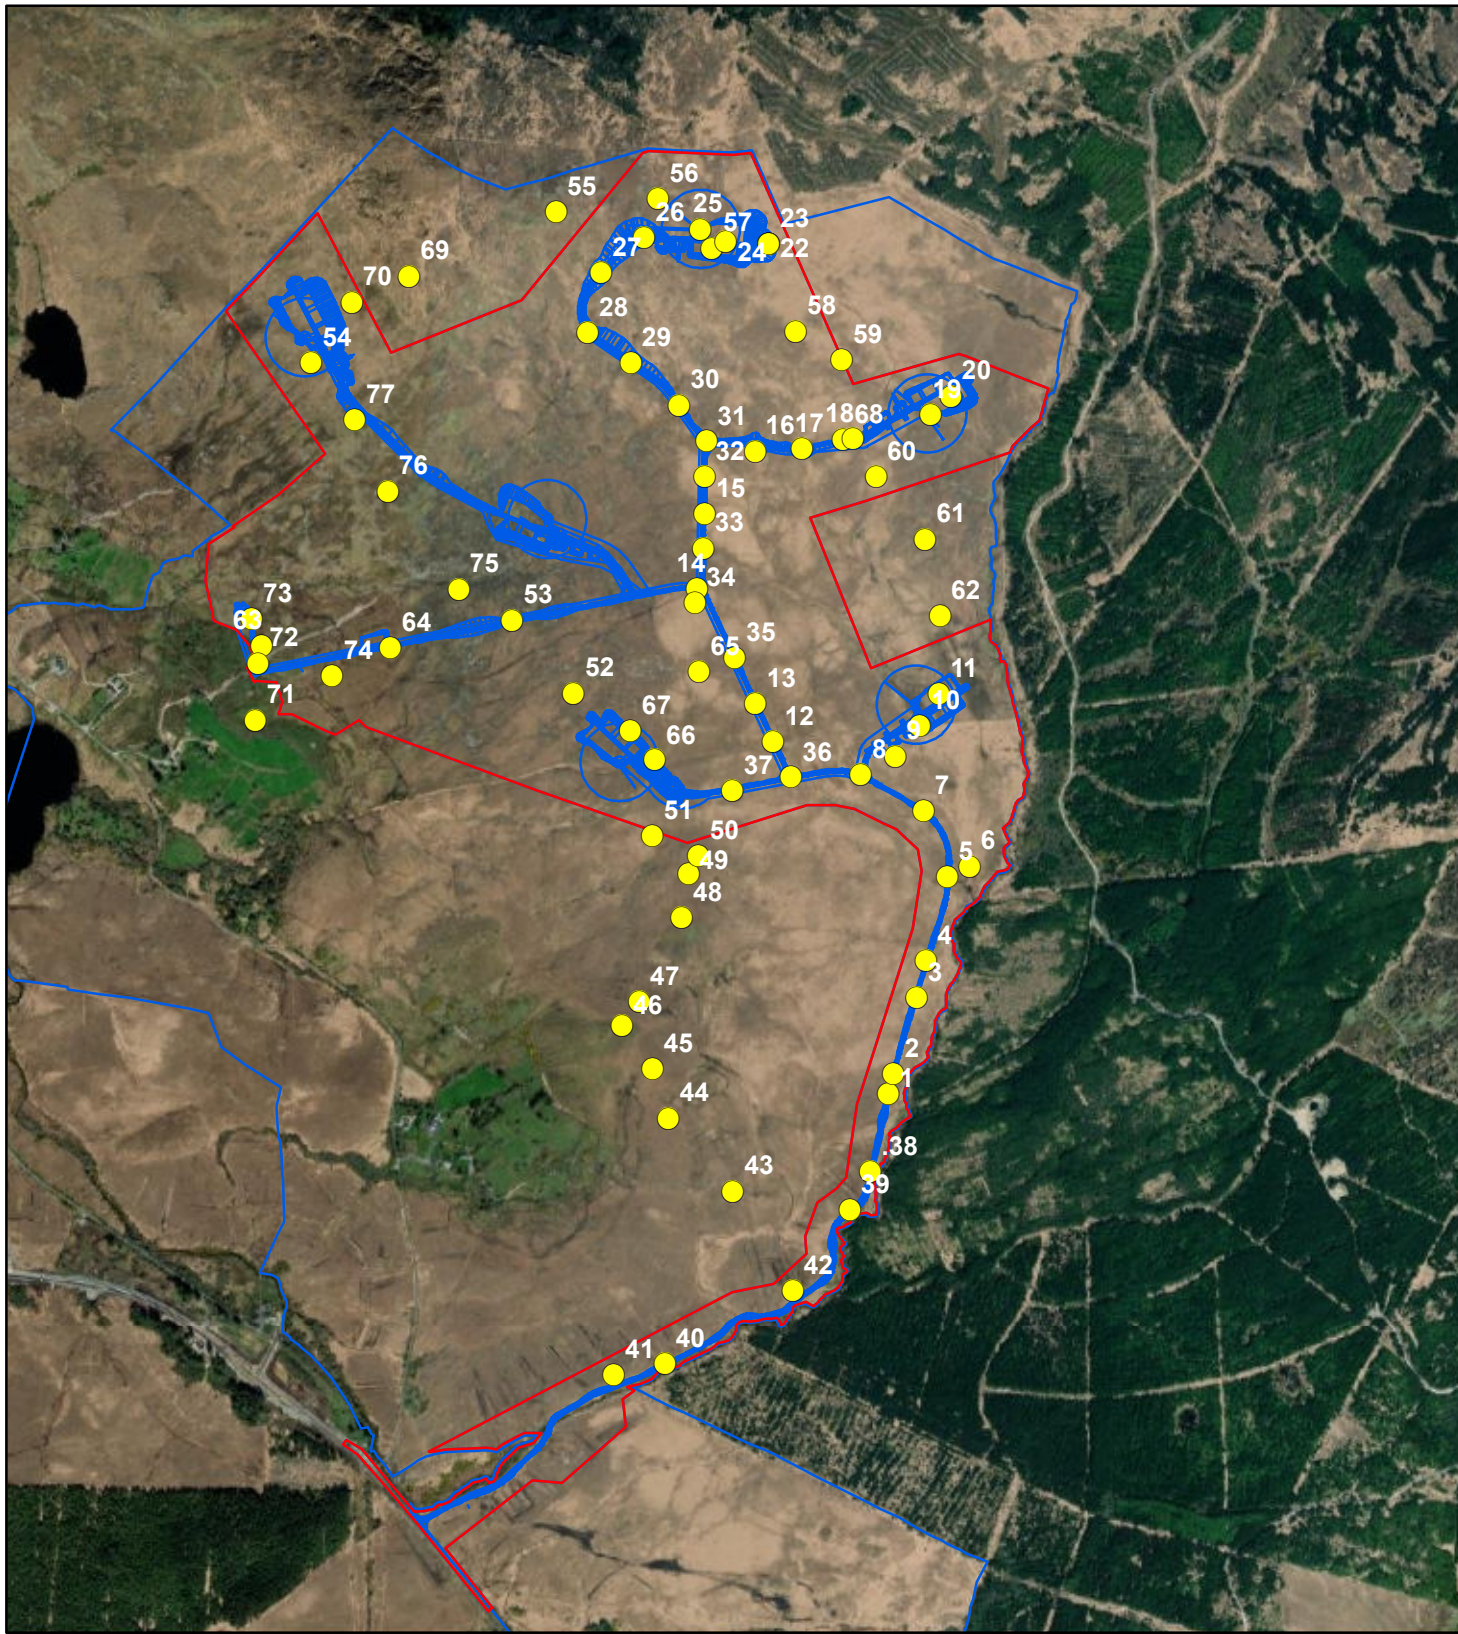

Figure 6.2a

Tullaghmore Wind Farm

Wind Farm Target Note Locations

- Target Notes
- Development Boundary
- Proposed Wind Farm Layout

Drawn By	PD
Date	20/01/2023
Data Source	Bing

RECEIVED: 26/01/2023