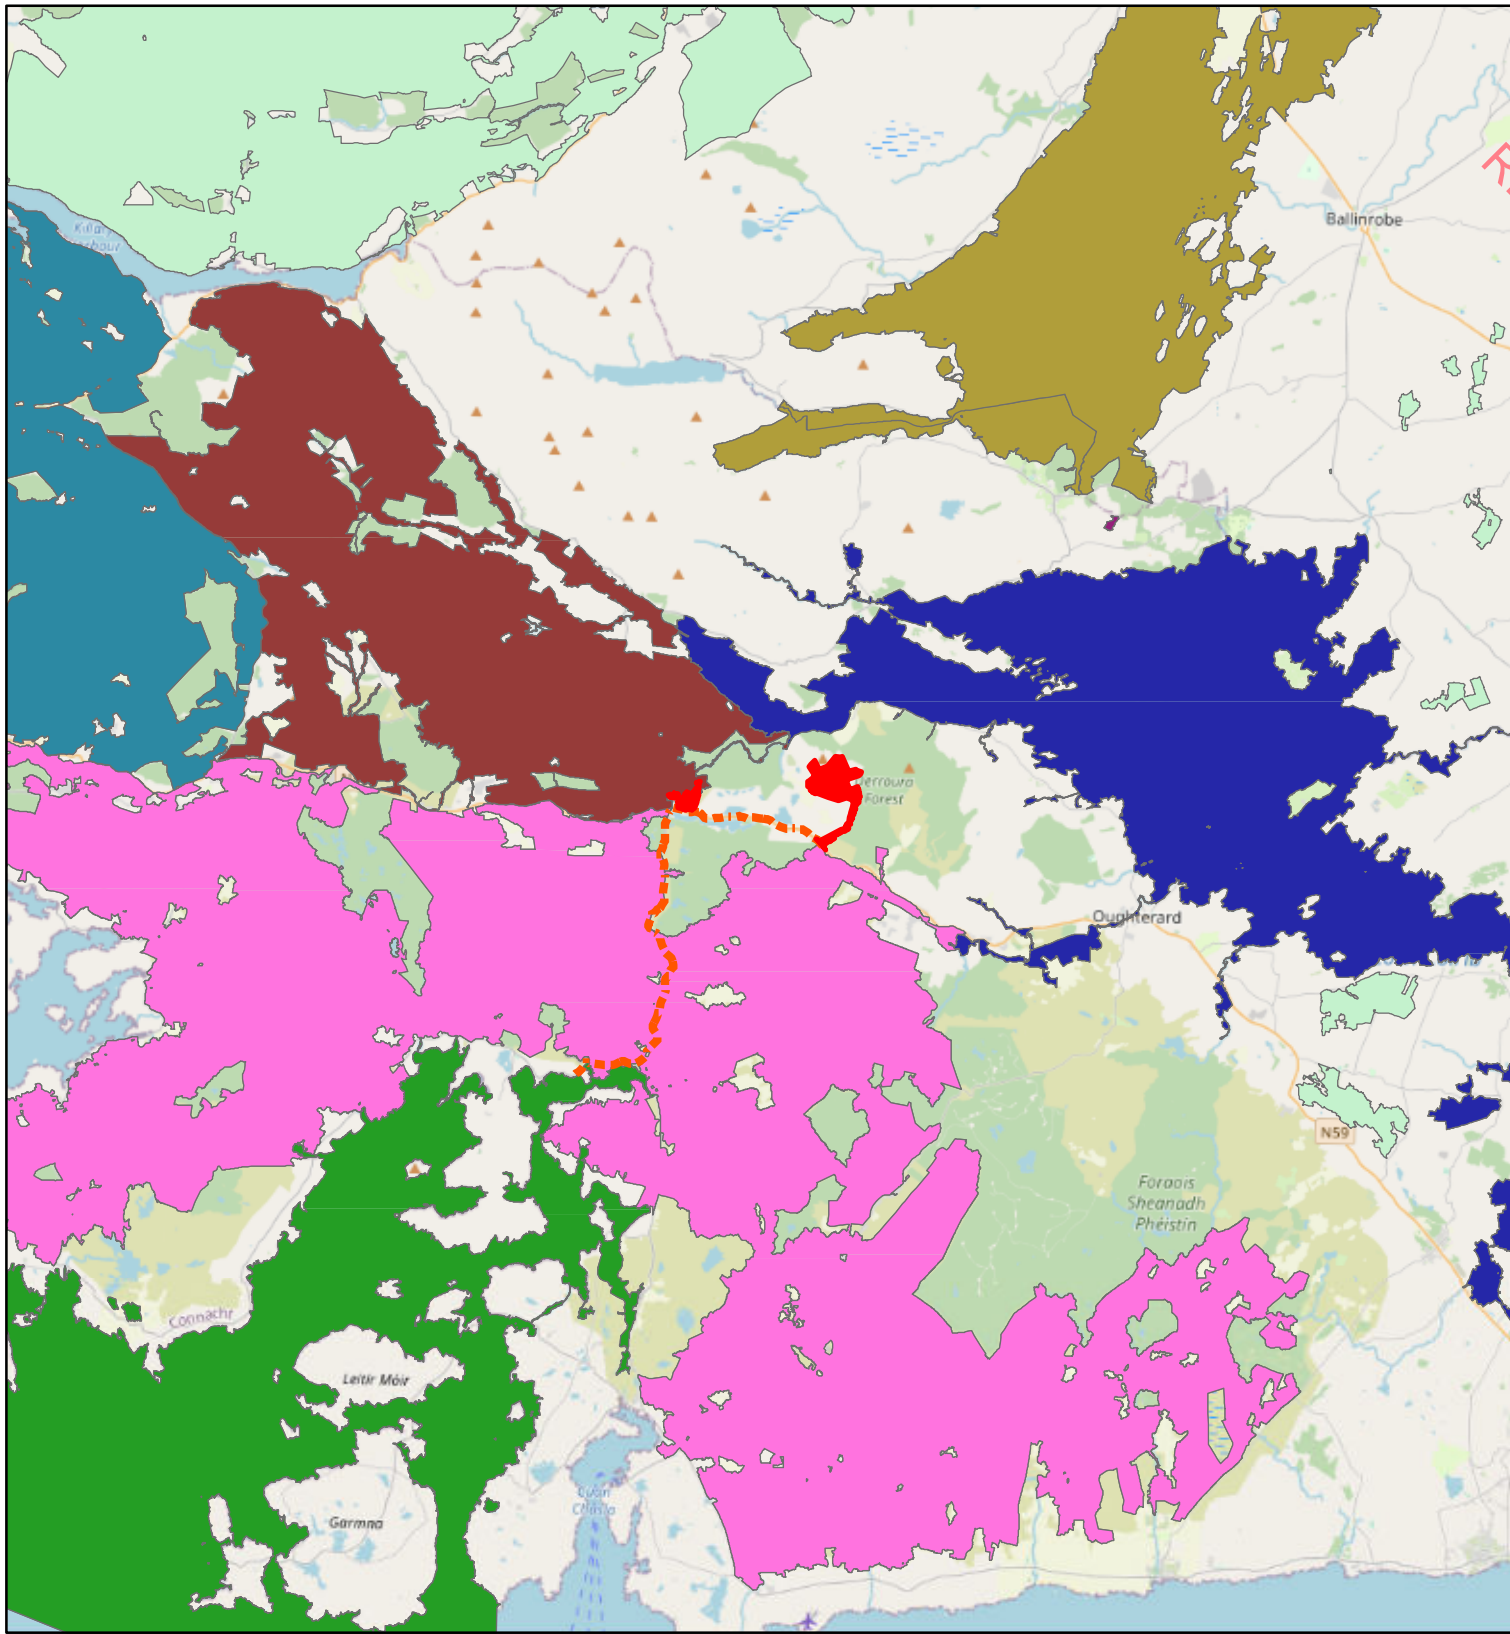

Figure 6.6a

Tullaghmore Wind Farm

SACs in the wider area surrounding the Proposed Development Areas

- Proposed Development Site
- Grid Connection

SACs

- Connemara Bog Complex SAC
- Maumturk Mountains SAC
- Lough Corrib SAC
- Kilkieran Bay And Islands SAC
- Lough Carra/Mask Complex SAC
- Ballymaglancy Cave, Cong SAC
- The Twelve Bens/Garraun Complex SAC
- Other SACs

Drawn By	PD
Date	04/09/2022
Data Source	OSM; NPWS