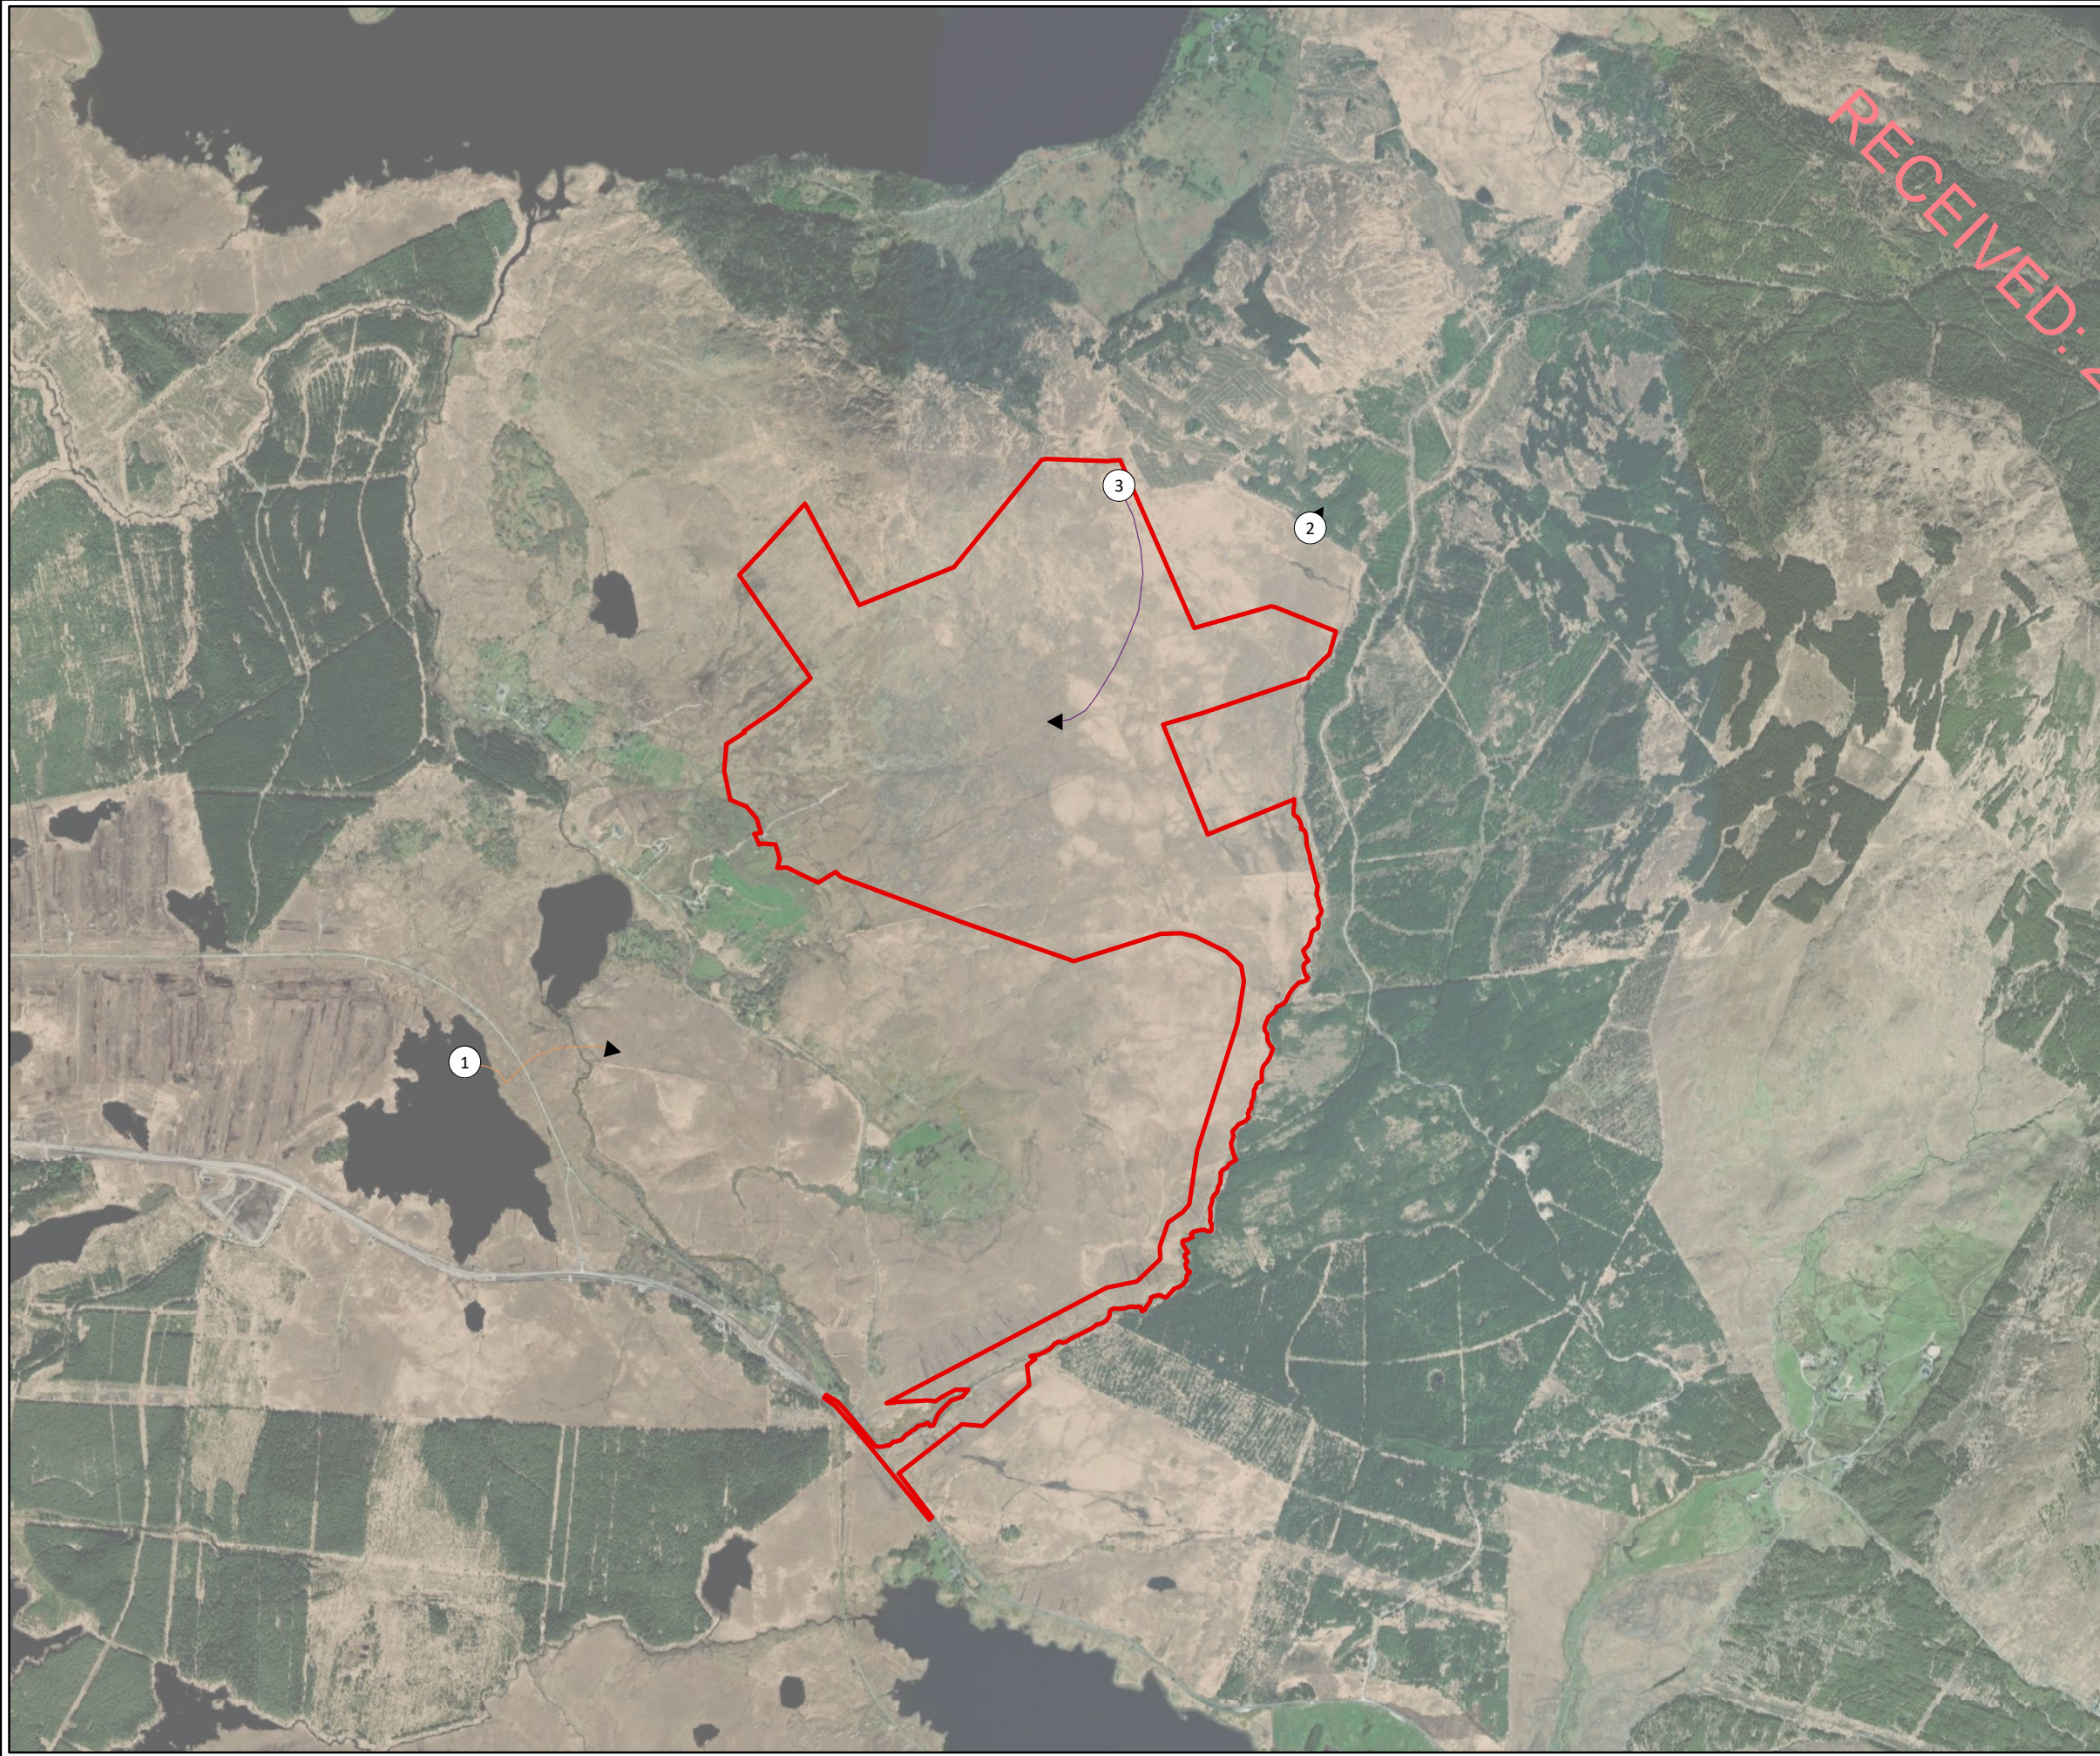

RECEIVED: 26/01/2023

Legend

Site Boundary

Flightlines

MapID	Date	Time_of_ob
1	05/11/2021	08:00
2	05/11/2021	08:20
3	05/11/2021	09:56
4	05/11/2021	12:06
5	23/11/2021	12:01
6	13/12/2021	14:03
7	10/02/2022	12:50
8	10/02/2022	14:46
9	29/03/2022	07:55
10	29/03/2022	12:21

RECEIVED: 26/01/2023

Legend

Site Boundary

Flightlines

ID, Date, Time

1, 31/08/2021, 14:10

RECEIVED: 26/01/2023

TITLE:	Flightlines for Summer 2021 Merlin		
PROJECT:	Tullaghmore Wind Farm, Co. Galway		
FIGURE NO:	7.54		
CLIENT:	EMPower		
SCALE:	1:18000	REVISION:	0
DATE:	23/01/2023	PAGE SIZE:	A3

Legend

Site Boundary

Flightlines

MapID, Date, Time_of_ob

- 1, 05/11/2021, 14:00
- 2, 20/11/2021, 12:42
- 3, 11/01/2022, 09:23

RECEIVED: 26/01/2023

TITLE:	Flightlines for Winter 2021/2022 Merlin		
PROJECT:	Tullaghmore Wind Farm, Co. Galway		
FIGURE NO:	7.55		
CLIENT:	EMPower		
SCALE:	1:18000	REVISION:	0
DATE:	23/01/2023	PAGE SIZE:	A3

Legend

Site Boundary

Flightlines

ID	Date, Time
1	21/04/2021, 06:50
2	21/04/2021, 07:20
3	25/05/2021, 14:05
4	26/06/2021, 06:45
5	26/06/2021, 11:20
6	19/07/2021, 18:40
7	20/09/2021, 08:10

TITLE:	Flightlines for Summer 2021 Moorhen		
PROJECT:	Tullaghmore Wind Farm, Co. Galway		
FIGURE NO:	7.56		
CLIENT:	EMPower		
SCALE:	1:18000	REVISION:	0
DATE:	23/01/2023	PAGE SIZE:	A3