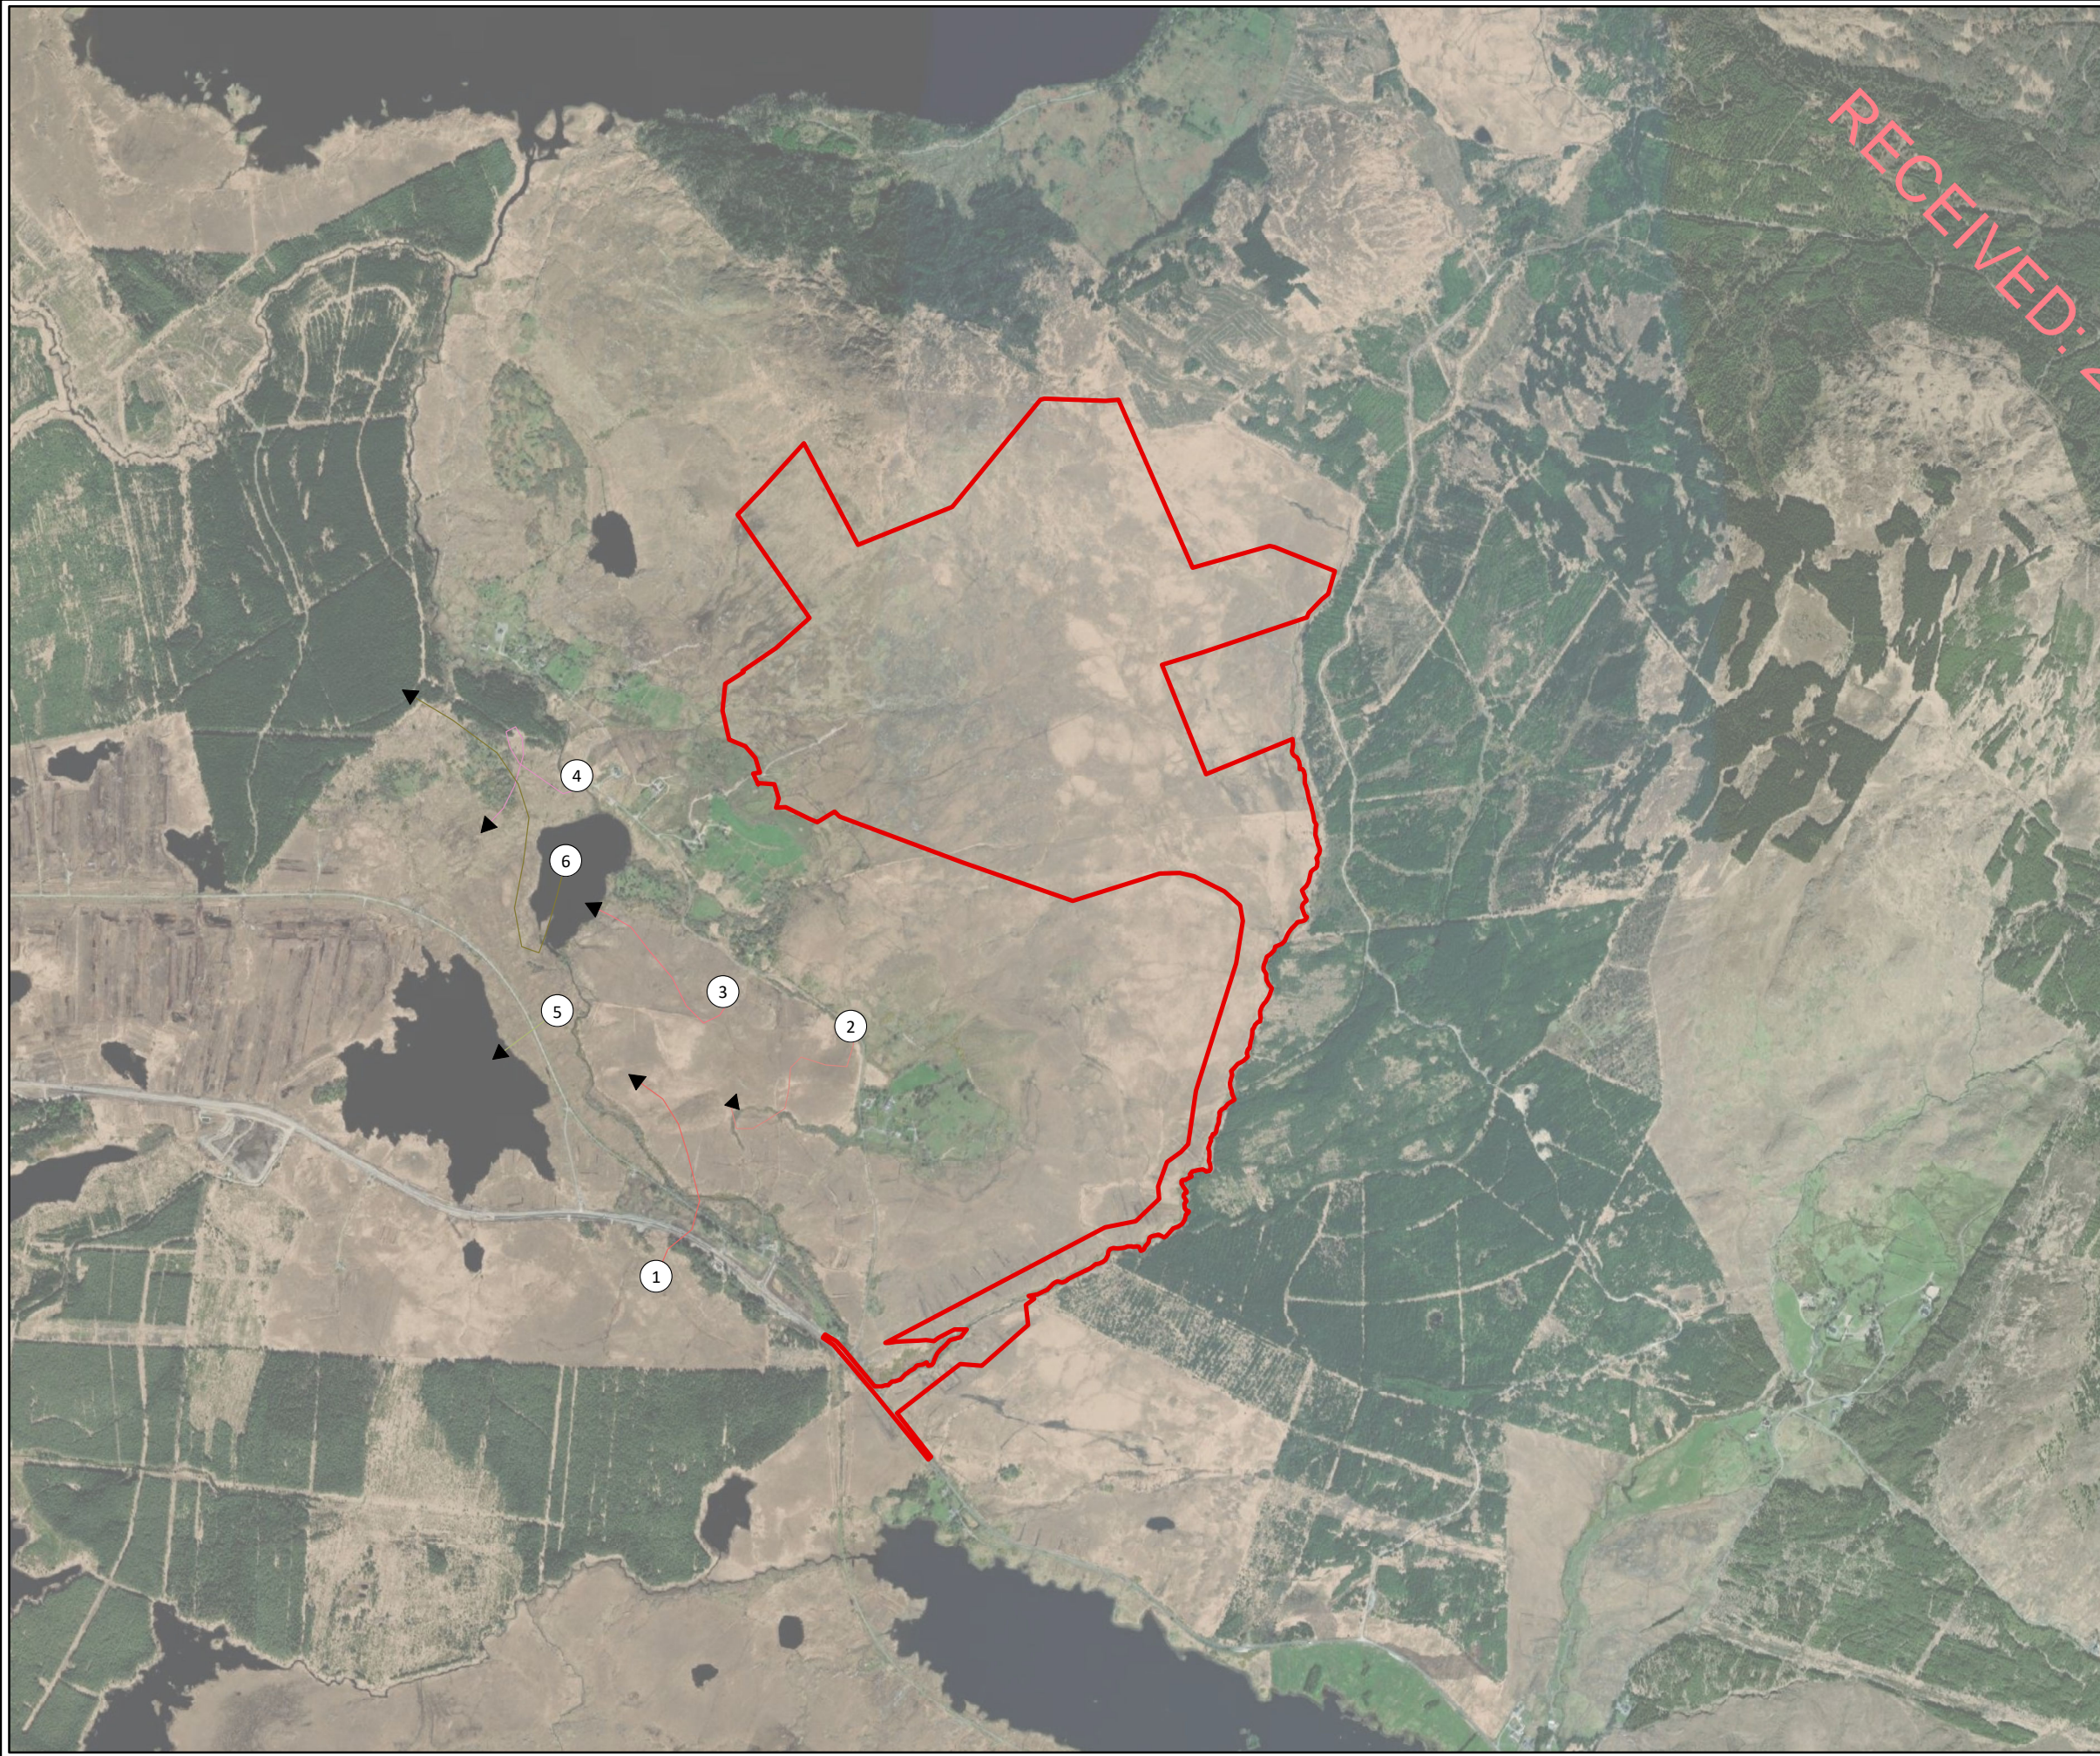

RECEIVED: 26/01/2023

Legend

Site Boundary

Flightlines

ID, Date, Time

- 1, 24/06/2020, 08:22
- 2, 24/06/2020, 08:37
- 3, 24/06/2020, 08:47
- 4, 24/06/2020, 08:58
- 5, 24/06/2020, 09:23
- 6, 24/06/2020, 11:12

TITLE:	Flightlines for Summer 2020 Merlin		
PROJECT:	Tullaghmore Wind Farm, Co. Galway		
FIGURE NO:	7.52		
CLIENT:	EMPower		
SCALE:	1:18000	REVISION:	0
DATE:	23/01/2023	PAGE SIZE:	A3