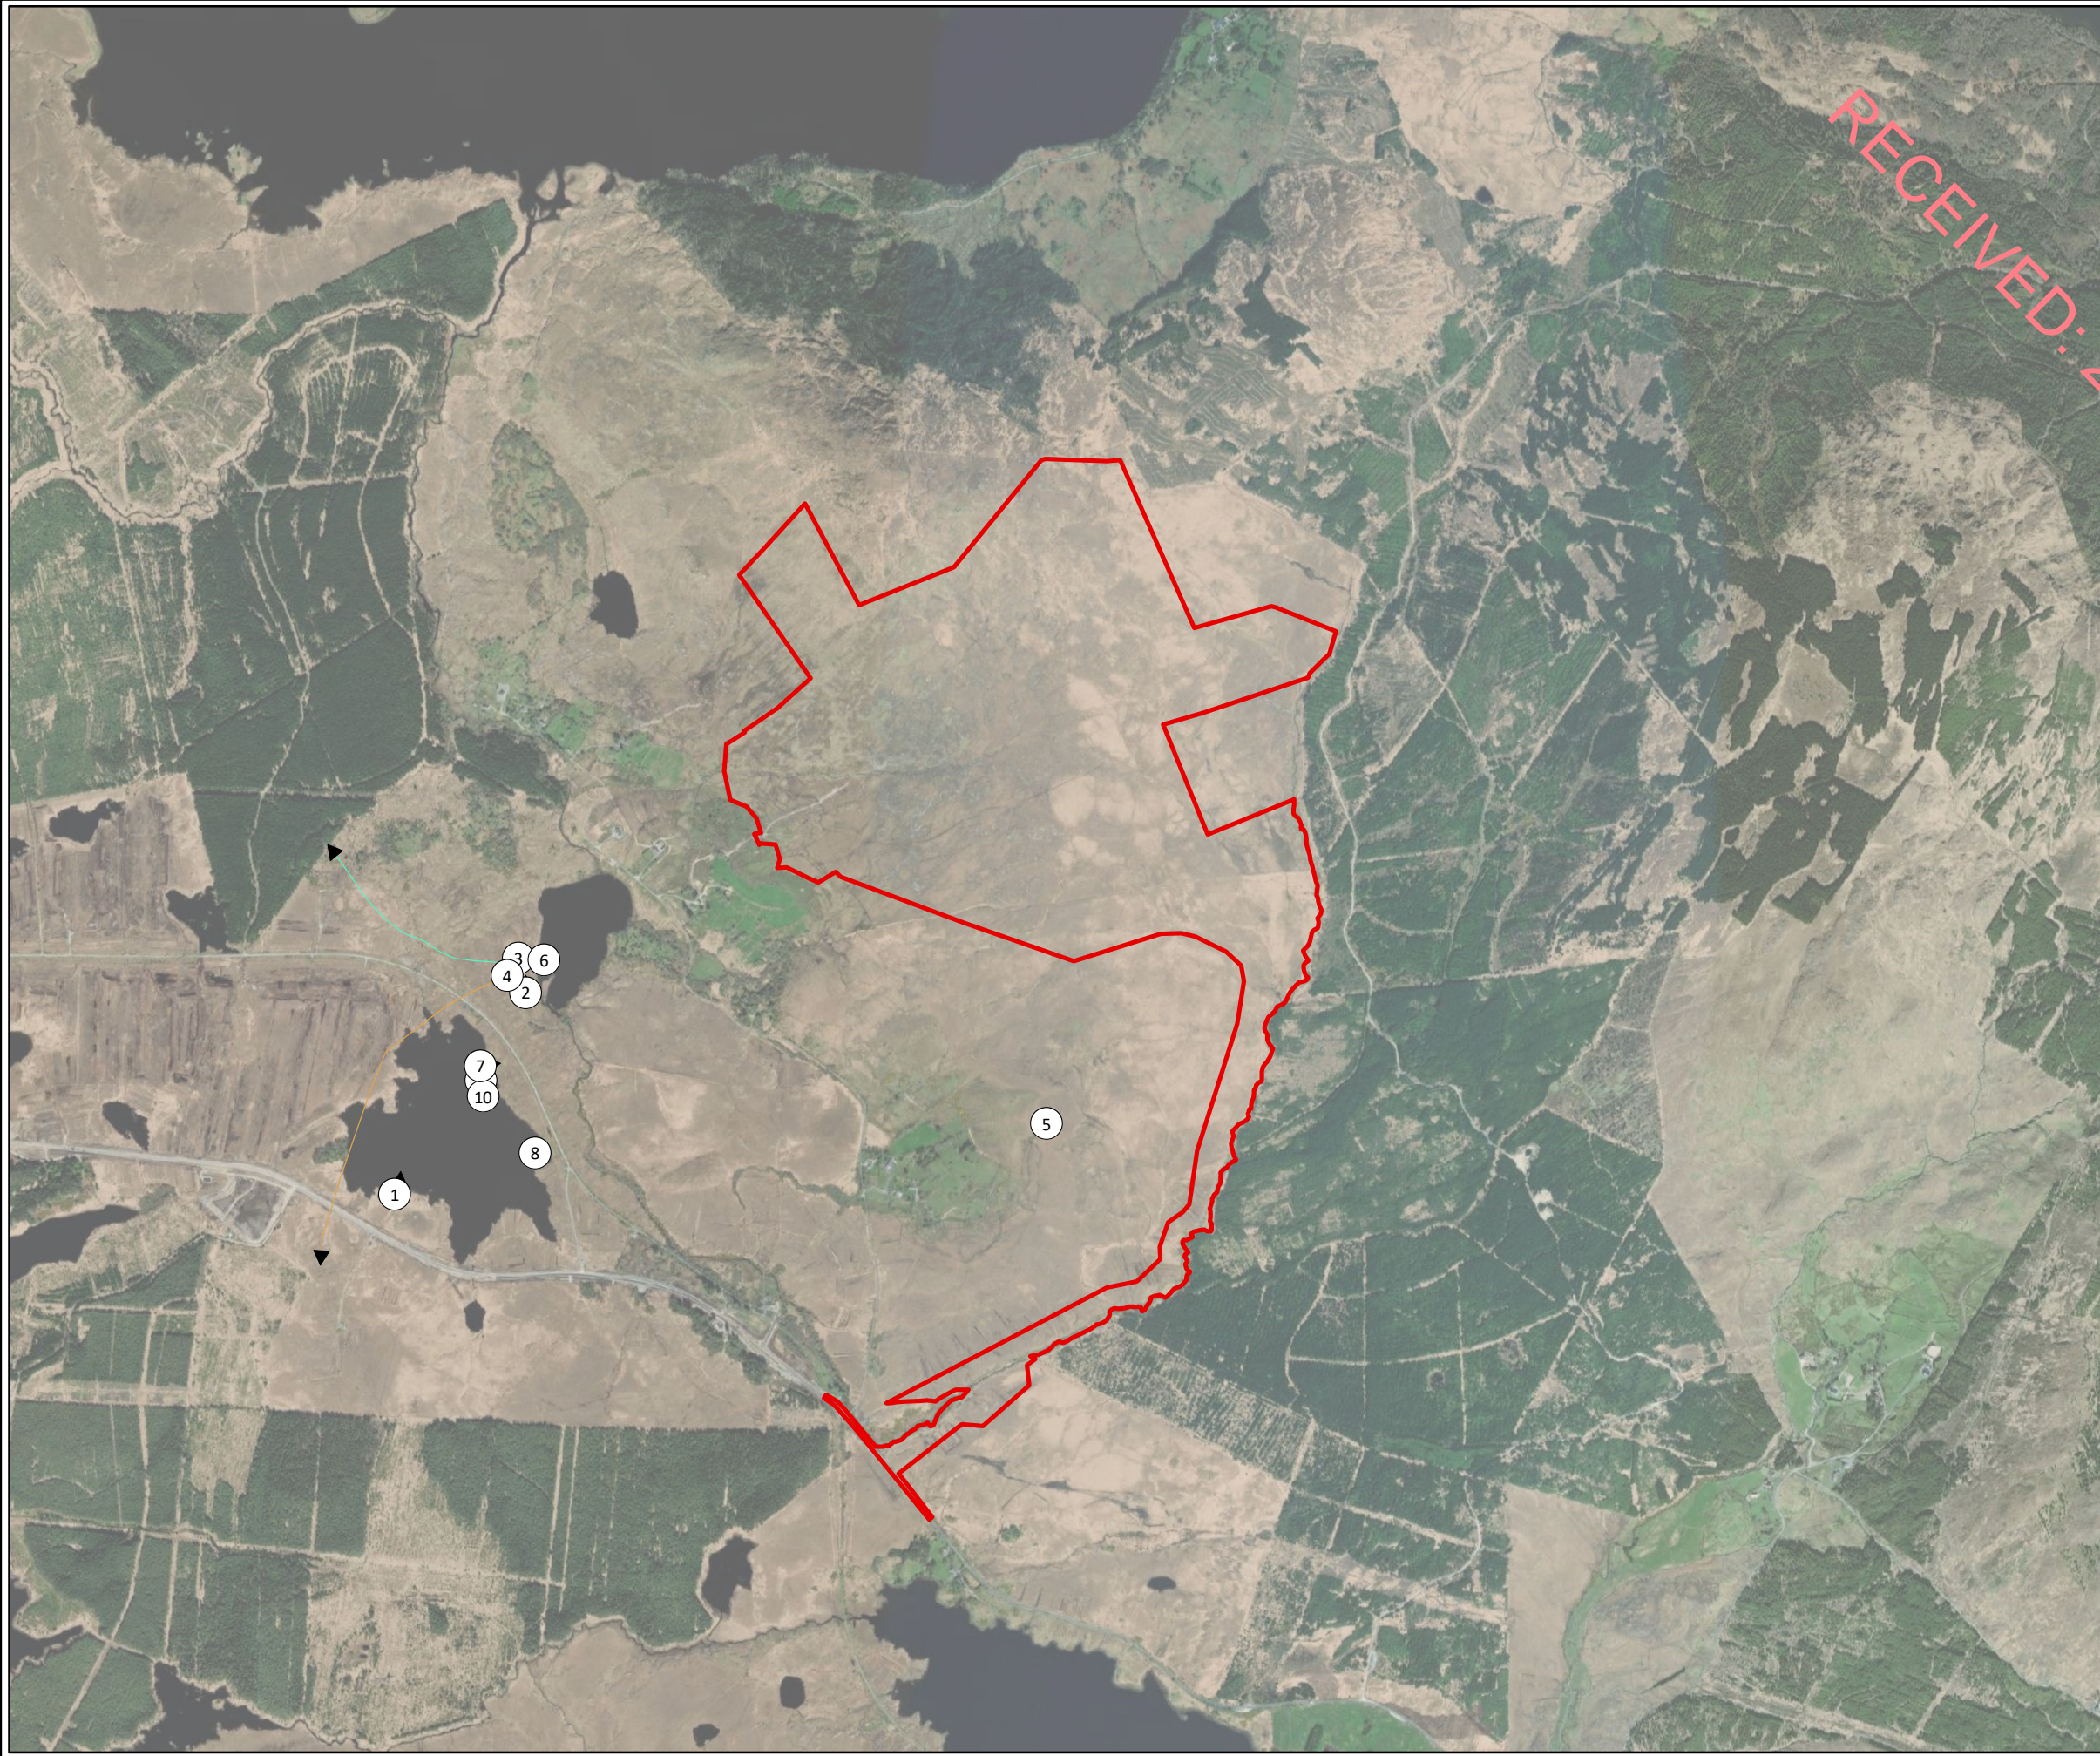

Legend

Site Boundary

Flightlines

ID	Date, Time
1	21/04/2021, 07:12
2	21/04/2021, 10:51
3	21/04/2021, 11:55
4	30/05/2021, 18:15
5	19/07/2021, 16:27
6	20/09/2021, 09:01

TITLE:	Flightlines for Summer 2021 Mallard		
PROJECT:	Tullaghmore Wind Farm, Co. Galway		
FIGURE NO:	7.50		
CLIENT:	EMPower		
SCALE:	1:12000	REVISION:	0
DATE:	23/01/2023	PAGE SIZE:	A3

RECEIVED: 26/01/2023

Legend

Site Boundary

Flightlines

MapID	Date	Time_of_ob
1	05/11/2021	08:00
2	05/11/2021	08:20
3	05/11/2021	09:56
4	05/11/2021	12:06
5	23/11/2021	12:01
6	13/12/2021	14:03
7	10/02/2022	12:50
8	10/02/2022	14:46
9	29/03/2022	07:55
10	29/03/2022	12:21

Legend

Site Boundary

Flightlines

ID, Date, Time

- 1, 24/06/2020, 08:22
- 2, 24/06/2020, 08:37
- 3, 24/06/2020, 08:47
- 4, 24/06/2020, 08:58
- 5, 24/06/2020, 09:23
- 6, 24/06/2020, 11:12

TITLE:	Flightlines for Summer 2020 Merlin		
PROJECT:	Tullaghmore Wind Farm, Co. Galway		
FIGURE NO:	7.52		
CLIENT:	EMPower		
SCALE:	1:18000	REVISION:	0
DATE:	23/01/2023	PAGE SIZE:	A3

Legend

Site Boundary

Flightlines

ID	Date, Time
1	21/04/2021, 06:50
2	21/04/2021, 07:20
3	25/05/2021, 14:05
4	26/06/2021, 06:45
5	26/06/2021, 11:20
6	19/07/2021, 18:40
7	20/09/2021, 08:10

TITLE:	Flightlines for Summer 2021 Moorhen		
PROJECT:	Tullaghmore Wind Farm, Co. Galway		
FIGURE NO:	7.56		
CLIENT:	EMPower		
SCALE:	1:18000	REVISION:	0
DATE:	23/01/2023	PAGE SIZE:	A3