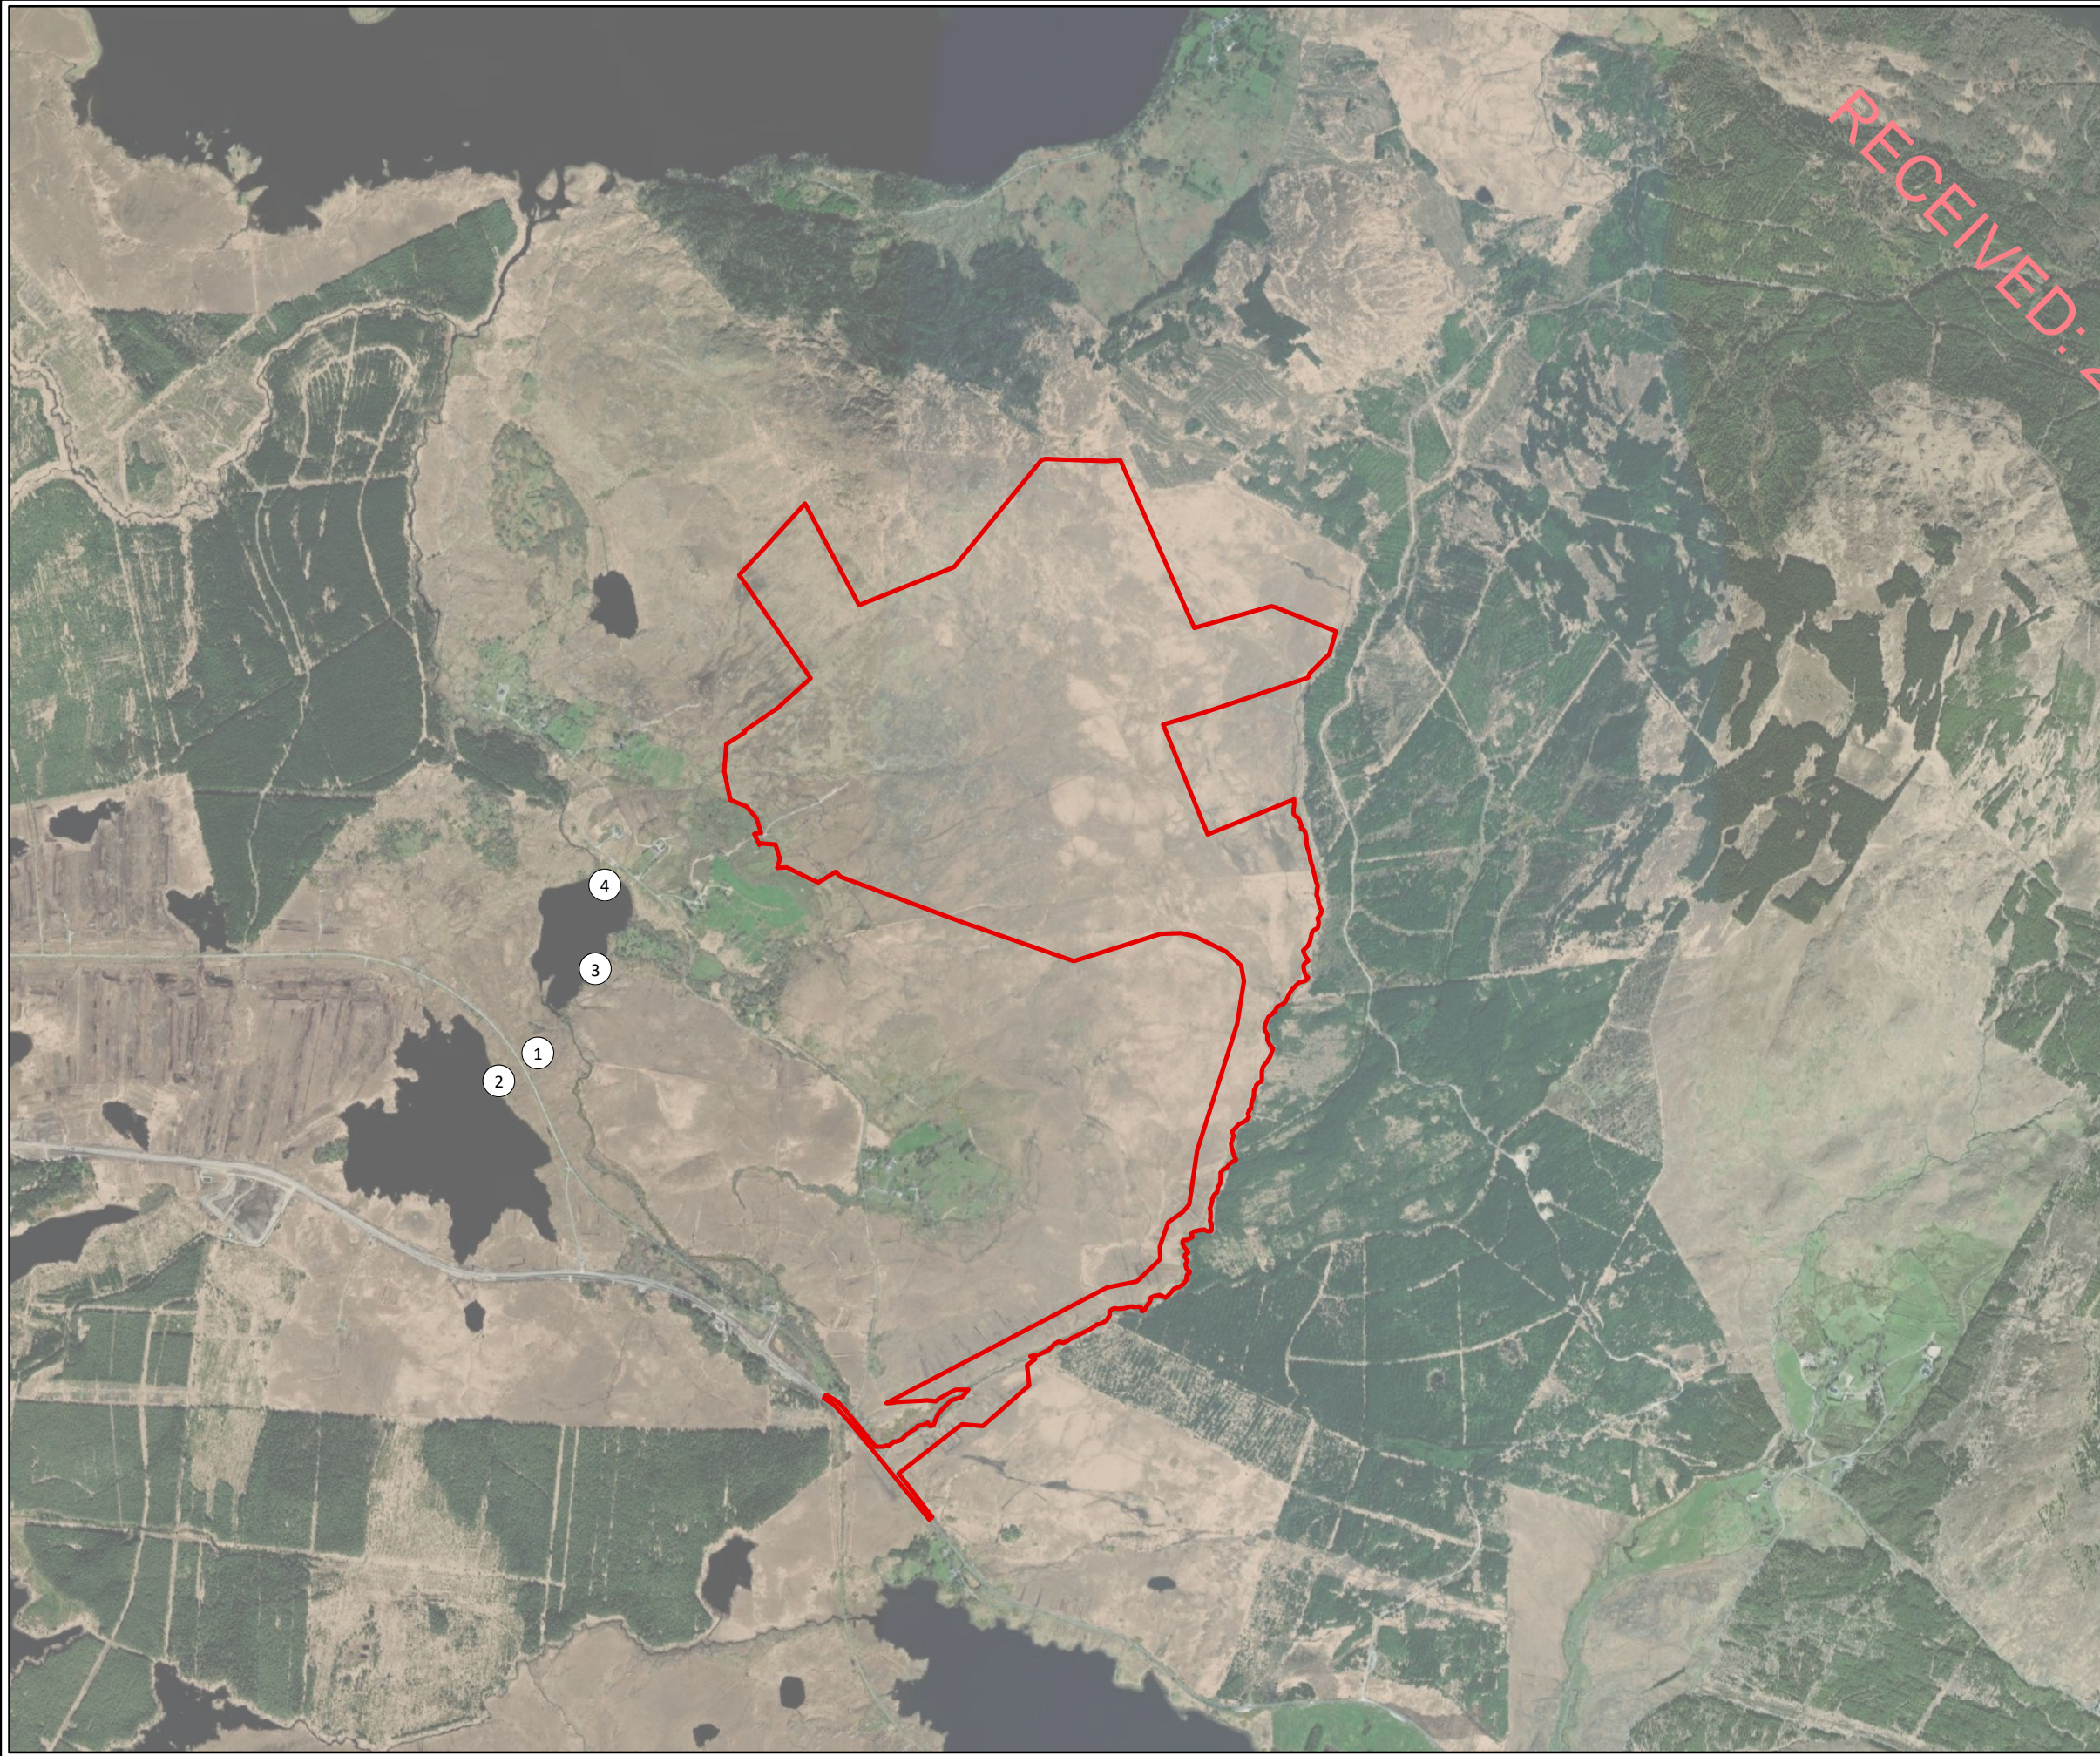

RECEIVED: 26/01/2023

Legend

Site Boundary

Flightlines

ID, Date, Time

1, 13/11/2020, 10:49

2, 13/11/2020, 15:10

TITLE:	Flightlines for Winter 2020/2021 Little Grebe		
PROJECT:	Tullaghmore Wind Farm, Co. Galway		
FIGURE NO:	7.45		
CLIENT:	EMPower		
SCALE:	1:18000	REVISION:	0
DATE:	23/01/2023	PAGE SIZE:	A3

Legend

Site Boundary

Flightlines

ID	Date, Time
1	25/05/2021, 18:00
2	25/06/2021, 10:28
3	19/07/2021, 15:20
4	19/07/2021, 19:10
5	20/09/2021, 08:40
6	20/09/2021, 09:00

TITLE:	Flightlines for Summer 2021 Little Grebe		
PROJECT:	Tullaghmore Wind Farm, Co. Galway		
FIGURE NO:	7.46		
CLIENT:	EMPower		
SCALE:	1:12000	REVISION:	0
DATE:	23/01/2023	PAGE SIZE:	A3

Legend

Site Boundary

Flightlines

MapID	Date	Time_of_ob
1	05/11/2021	08:21
2	05/11/2021	09:21
3	29/03/2022	09:00
4	29/03/2022	11:20

TITLE:	Flightlines for Winter 2021/2022 Little Grebe		
PROJECT:	Tullaghmore Wind Farm, Co. Galway		
FIGURE NO:	7.47		
CLIENT:	EMPower		
SCALE:	1:18000	REVISION:	0
DATE:	23/01/2023	PAGE SIZE:	A3

RECEIVED: 26/01/2023

RECEIVED: 26/01/2023

Legend

Site Boundary

Flighthines

ID	Date, Time
1	07/05/2020, 00:00
2	07/05/2020, 09:21
3	07/05/2020, 09:58
4	07/05/2020, 10:59
5	21/05/2020, 12:15
7	15/08/2020, 08:12
8	17/09/2020, 00:00