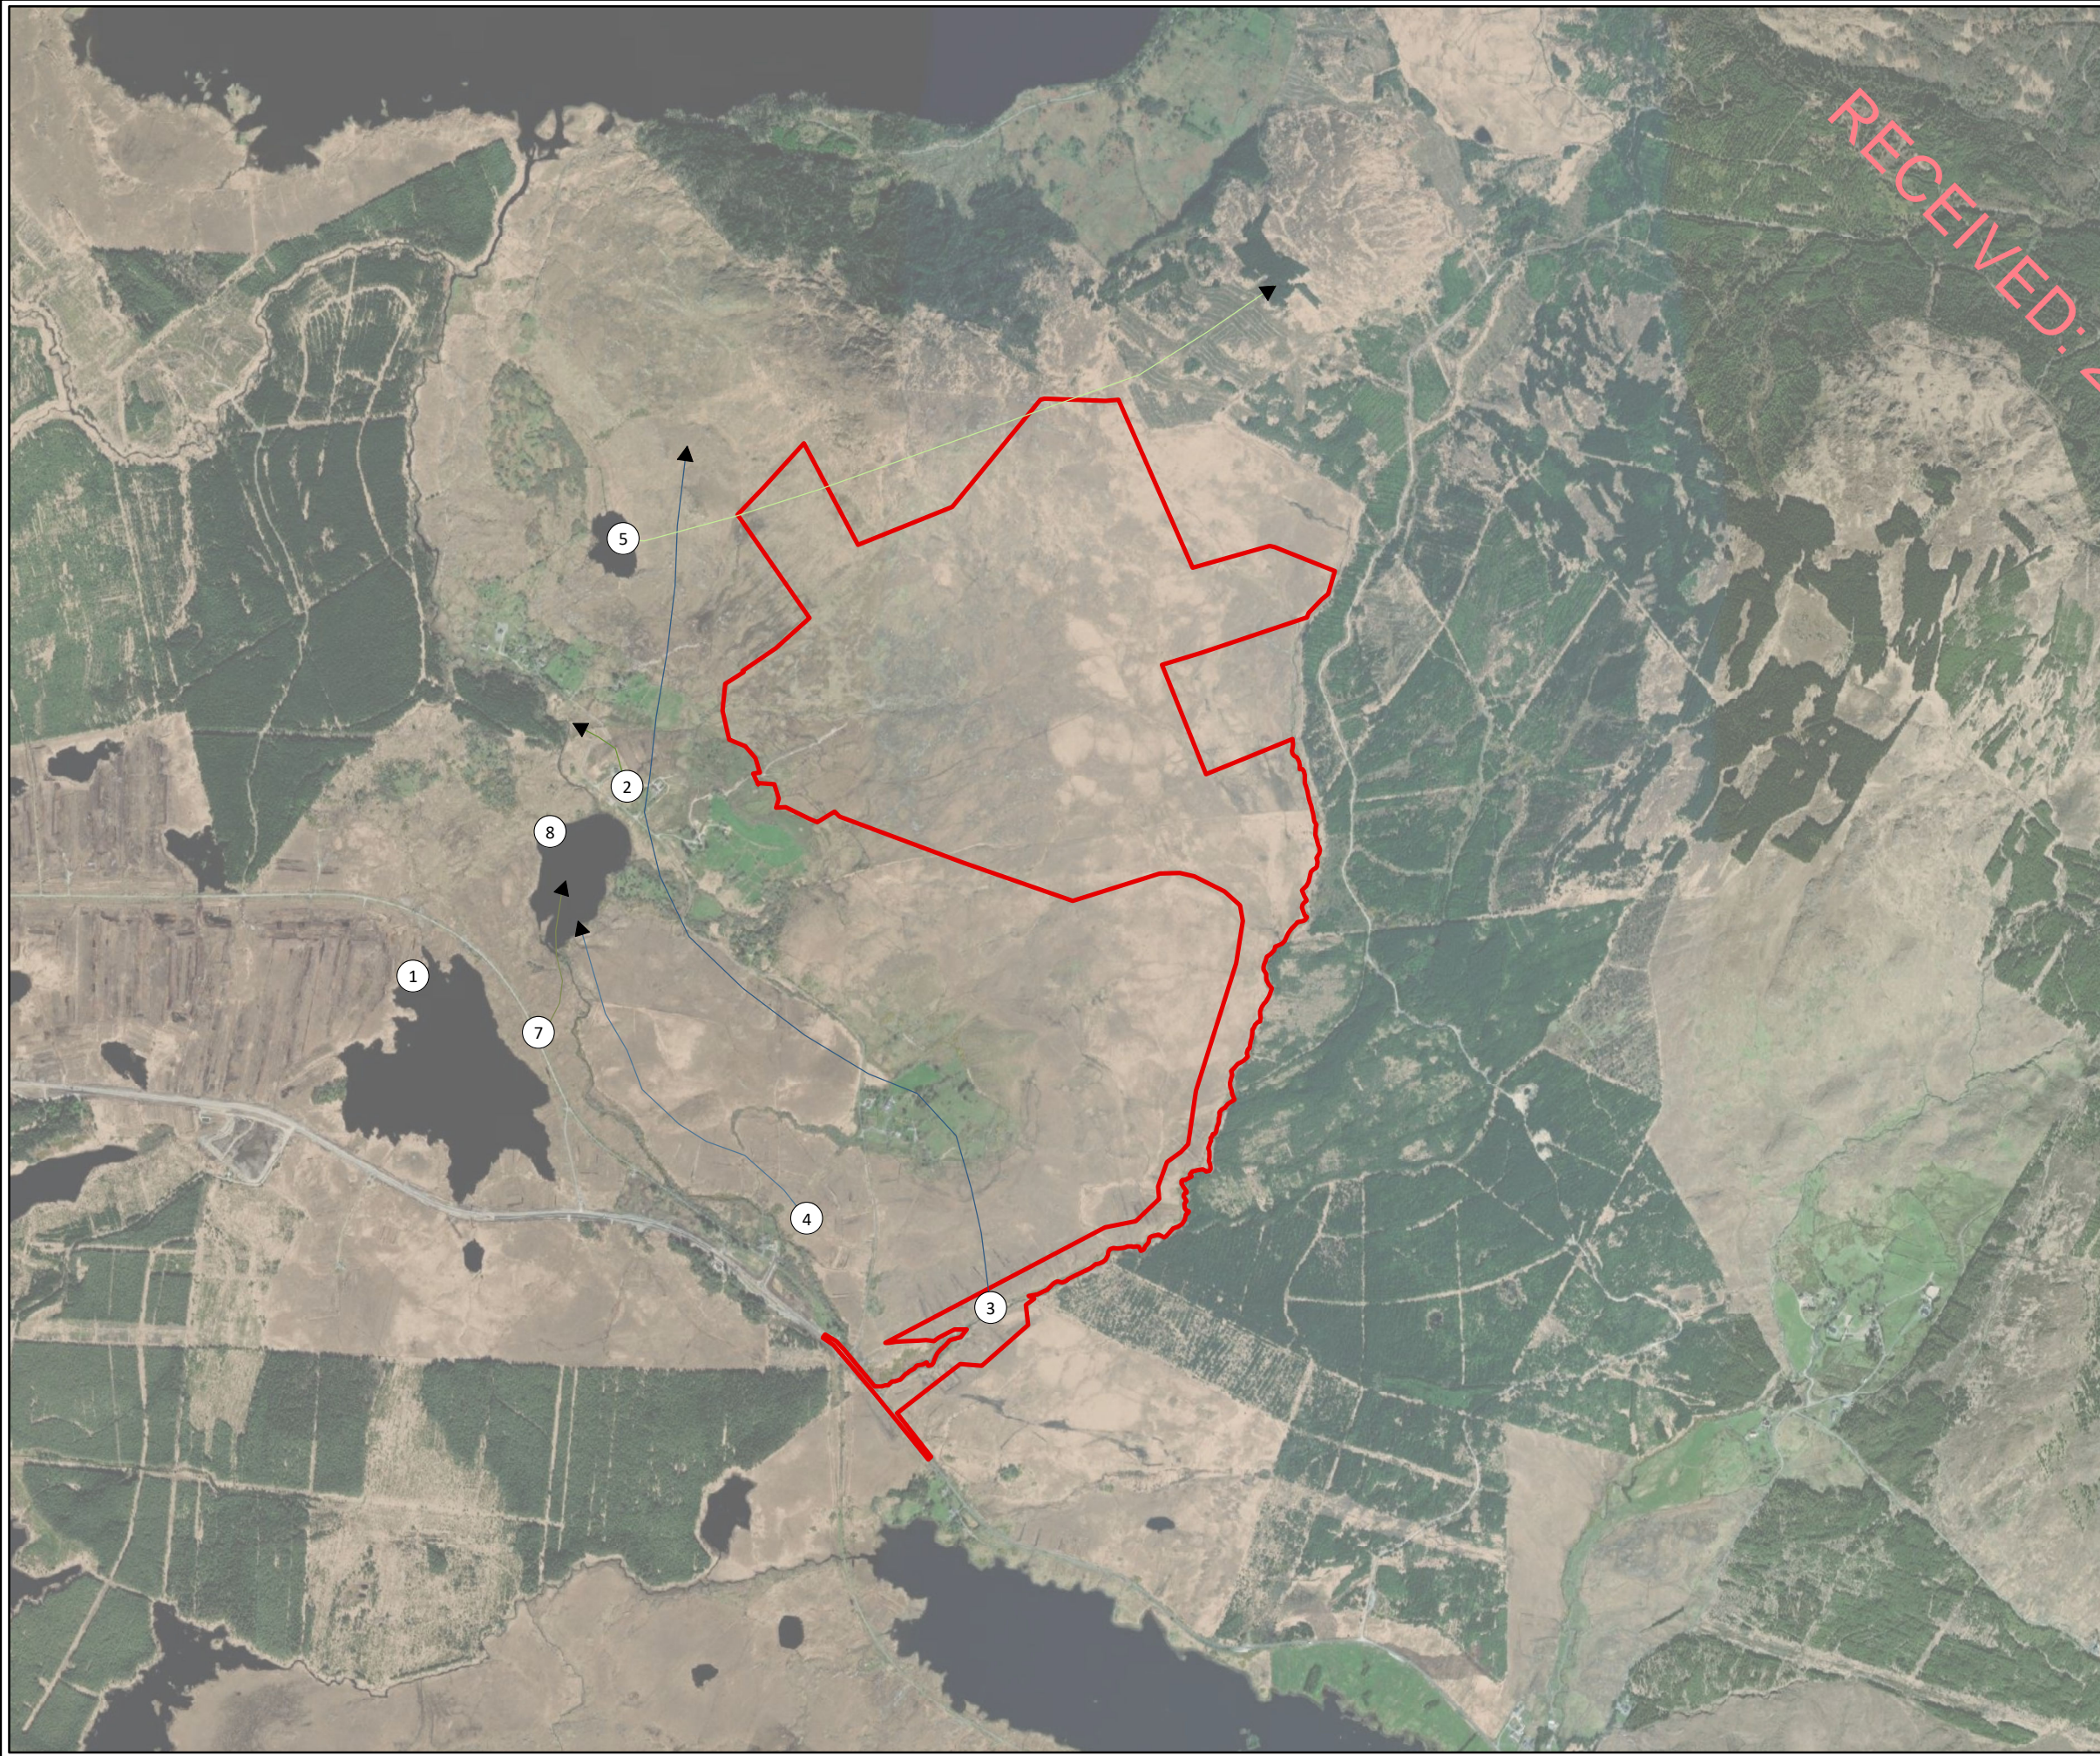

Legend

Site Boundary

Flightlines

ID, Date, Time

1	24/10/2020	10:15
2	24/10/2020	11:45
3	24/10/2020	12:34
4	30/10/2020	13:15
5	22/11/2020	13:13
6	22/11/2020	13:30
7	22/11/2020	14:02
8	20/01/2021	13:25
9	16/02/2021	11:05
10	16/02/2021	13:50

Legend

Site Boundary

Flightlines

ID	Date, Time
1	25/05/2021, 18:00
2	25/06/2021, 10:28
3	19/07/2021, 15:20
4	19/07/2021, 19:10
5	20/09/2021, 08:40
6	20/09/2021, 09:00

TITLE:	Flightlines for Summer 2021 Little Grebe		
PROJECT:	Tullaghmore Wind Farm, Co. Galway		
FIGURE NO:	7.46		
CLIENT:	EMPower		
SCALE:	1:12000	REVISION:	0
DATE:	23/01/2023	PAGE SIZE:	A3

Legend

Site Boundary

Flightlines

MapID	Date	Time_of_ob
1	05/11/2021	08:21
2	05/11/2021	09:21
3	29/03/2022	09:00
4	29/03/2022	11:20

TITLE:	Flightlines for Winter 2021/2022 Little Grebe		
PROJECT:	Tullaghmore Wind Farm, Co. Galway		
FIGURE NO:	7.47		
CLIENT:	EMPower		
SCALE:	1:18000	REVISION:	0
DATE:	23/01/2023	PAGE SIZE:	A3

RECEIVED: 26/01/2023

RECEIVED: 26/01/2023

Legend

Site Boundary

Flighthines

ID	Date, Time
1	07/05/2020, 00:00
2	07/05/2020, 09:21
3	07/05/2020, 09:58
4	07/05/2020, 10:59
5	21/05/2020, 12:15
7	15/08/2020, 08:12
8	17/09/2020, 00:00