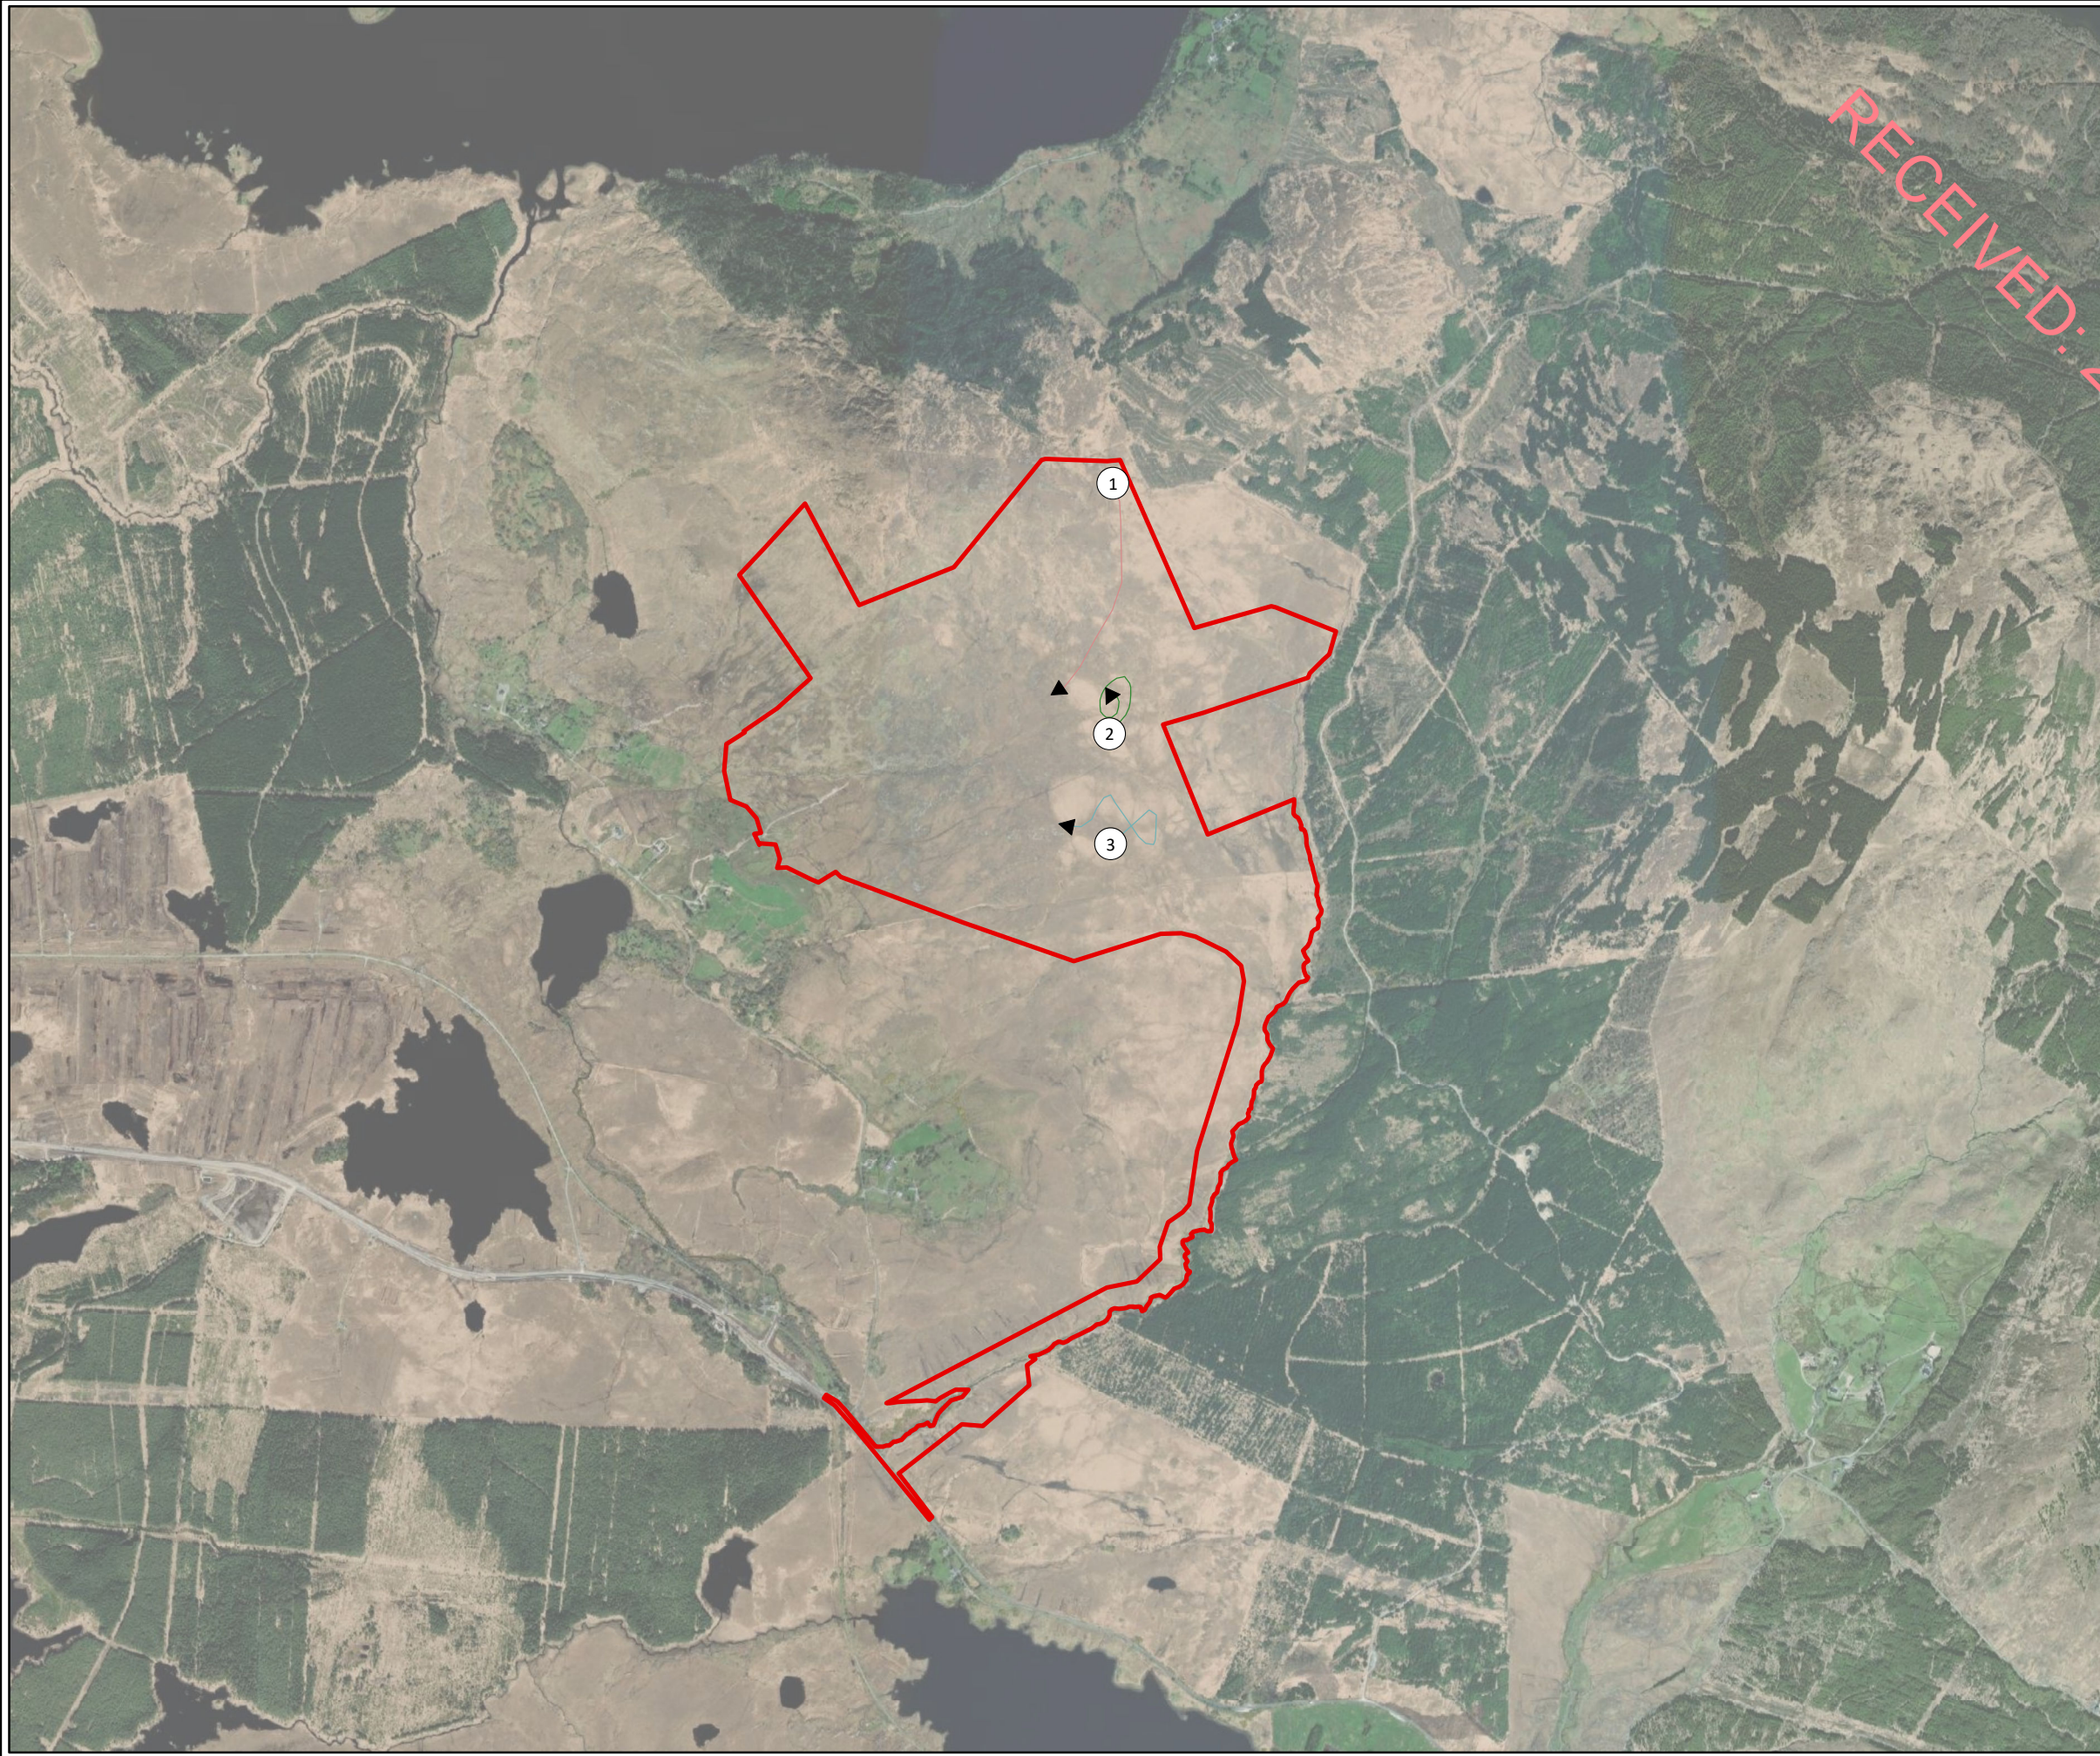

Legend

Site Boundary

Flightlines

MapID, Date, Time_of_ob

1, 12/01/2022, 09:13

RECEIVED: 26/01/2023

TITLE:	Flightlines for Winter 2021/2022 Greylag Goose		
PROJECT:	Tullaghmore Wind Farm, Co. Galway		
FIGURE NO.:	7.33		
CLIENT:	EMPower		
SCALE:	1:18000	REVISION:	0
DATE:	23/01/2023	PAGE SIZE:	A3

- Legend**
- Site Boundary
- Flighthines**
- ID, Date, Time
- 1, 19/11/2020, 11:50
 - 2, 23/02/2021, 12:02

RECEIVED: 26/01/2023

TITLE:	Flightlines for Winter 2020/2021 Golden Plover		
PROJECT:	Tullaghmore Wind Farm, Co. Galway		
FIGURE NO.:	7.34		
CLIENT:	EMPower		
SCALE:	1:18000	REVISION:	0
DATE:	23/01/2023	PAGE SIZE:	A3

Legend

Site Boundary

Flightlines

ID, Date, Time

- 1, 11/01/2022, 09:23
- 2, 11/01/2022, 09:25
- 3, 19/02/2022, 15:01

RECEIVED: 26/01/2023

TITLE:	Flightlines for Winter 2021/2022 Golden Plover		
PROJECT:	Tullaghmore Wind Farm, Co. Galway		
FIGURE NO.:	7.35		
CLIENT:	EMPower		
SCALE:	1:18000	REVISION:	0
DATE:	23/01/2023	PAGE SIZE:	A3

Legend

Site Boundary

Flightlines

ID	Date, Time
1	24/05/2020, 16:11
2	24/05/2020, 16:52
3	24/05/2020, 17:30
4	24/05/2020, 18:05
5	12/06/2020, 07:35
6	12/06/2020, 07:46
7	12/06/2020, 08:35
8	12/06/2020, 11:28