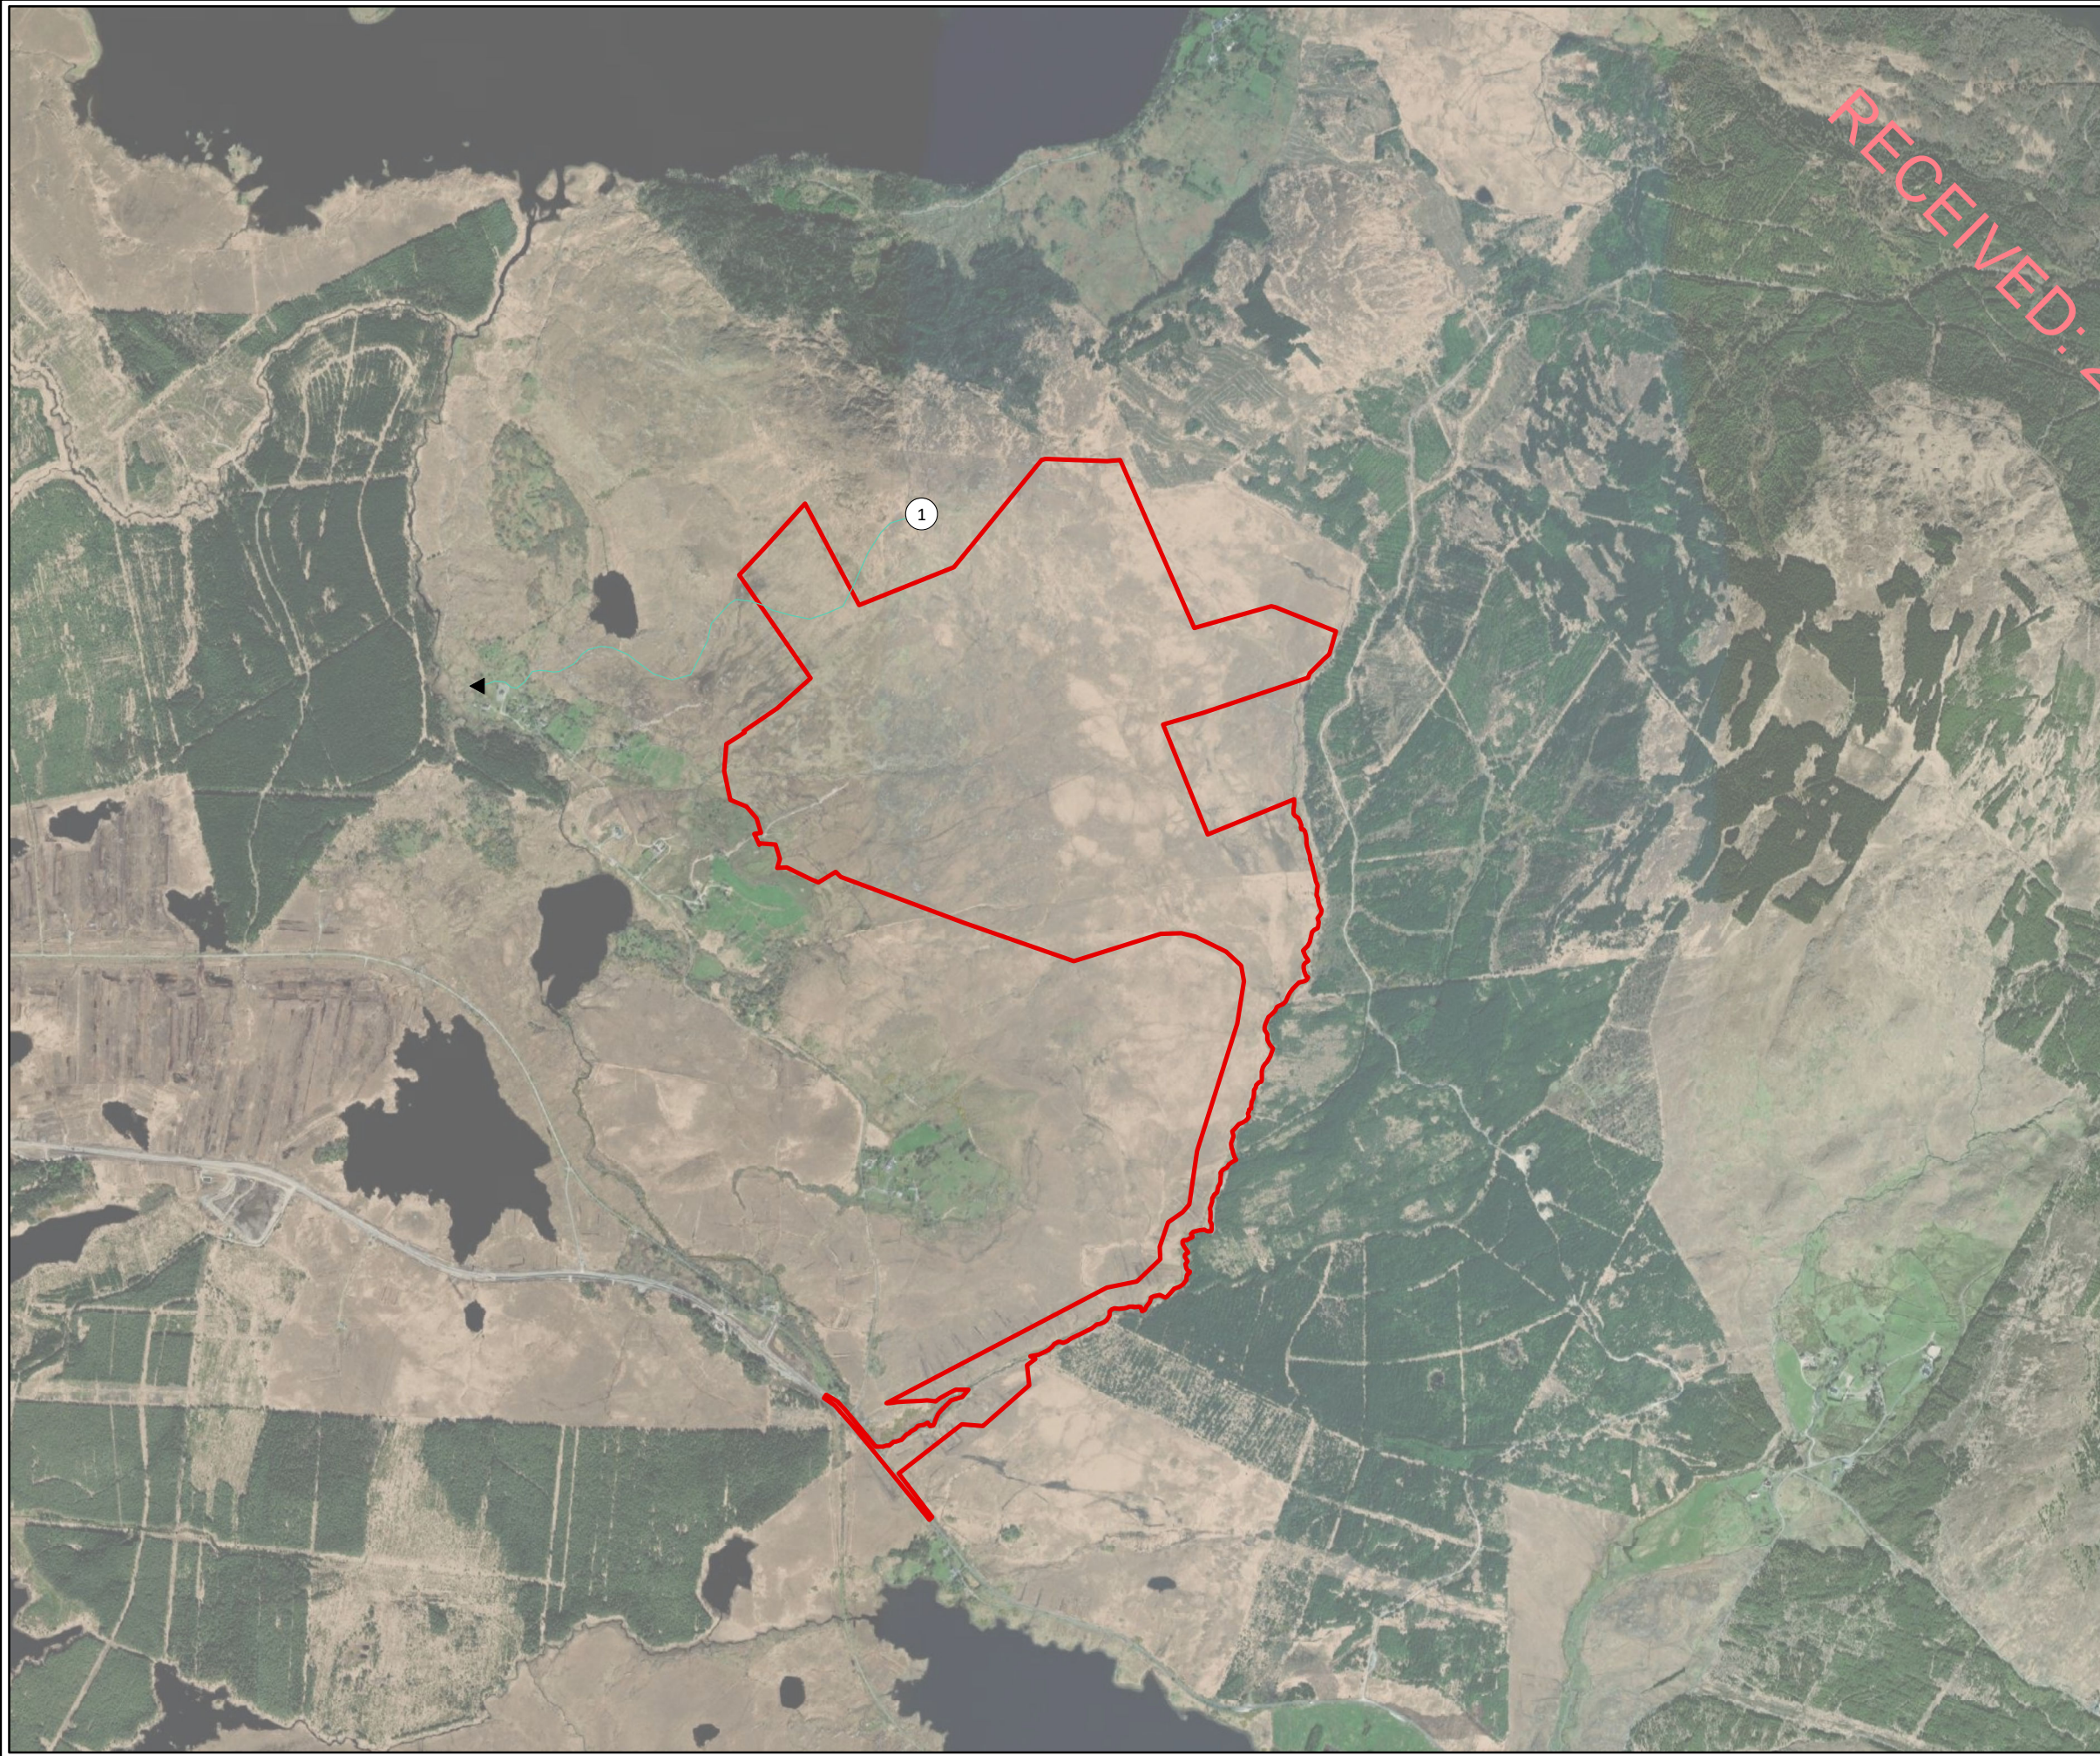

Legend

Site Boundary

Flightlines

ID	Date, Time
1	24/05/2020, 16:11
2	24/05/2020, 16:52
3	24/05/2020, 17:30
4	24/05/2020, 18:05
5	12/06/2020, 07:35
6	12/06/2020, 07:46
7	12/06/2020, 08:35
8	12/06/2020, 11:28

TITLE:	Flightlines for Summer 2020 Hen Harrier		
PROJECT:	Tullaghmore Wind Farm, Co. Galway		
FIGURE NO:	7.36		
CLIENT:	EMPower		
SCALE:	1:18000	REVISION:	0
DATE:	23/01/2023	PAGE SIZE:	A3

Legend

Site Boundary

Flighthines

ID, Date, Time

- 1, 07/05/2020, 11:45
- 2, 25/05/2020, 13:13
- 3, 26/05/2020, 13:37
- 4, 26/05/2020, 16:01
- 5, 26/05/2020, 16:16
- 6, 26/05/2020, 17:11
- 7, 25/06/2020, 09:07

TITLE:	Flightlines for Summer 2020 Herring Gull		
PROJECT:	Tullaghmore Wind Farm, Co. Galway		
FIGURE NO:	7.37		
CLIENT:	EMPower		
SCALE:	1:20000	REVISION:	0
DATE:	23/01/2023	PAGE SIZE:	A3

Legend
Site Boundary
Flightlines
MapID, Date, Time_of_ob
1, 29/03/2022, 08:14

RECEIVED: 26/01/2023

TITLE:	Flightlines for Winter 2021/2022 Herring Gull		
PROJECT:	Tullaghmore Wind Farm, Co. Galway		
FIGURE NO:	7.38		
CLIENT:	EMPower		
SCALE:	1:18000	REVISION:	0
DATE:	23/01/2023	PAGE SIZE:	A3