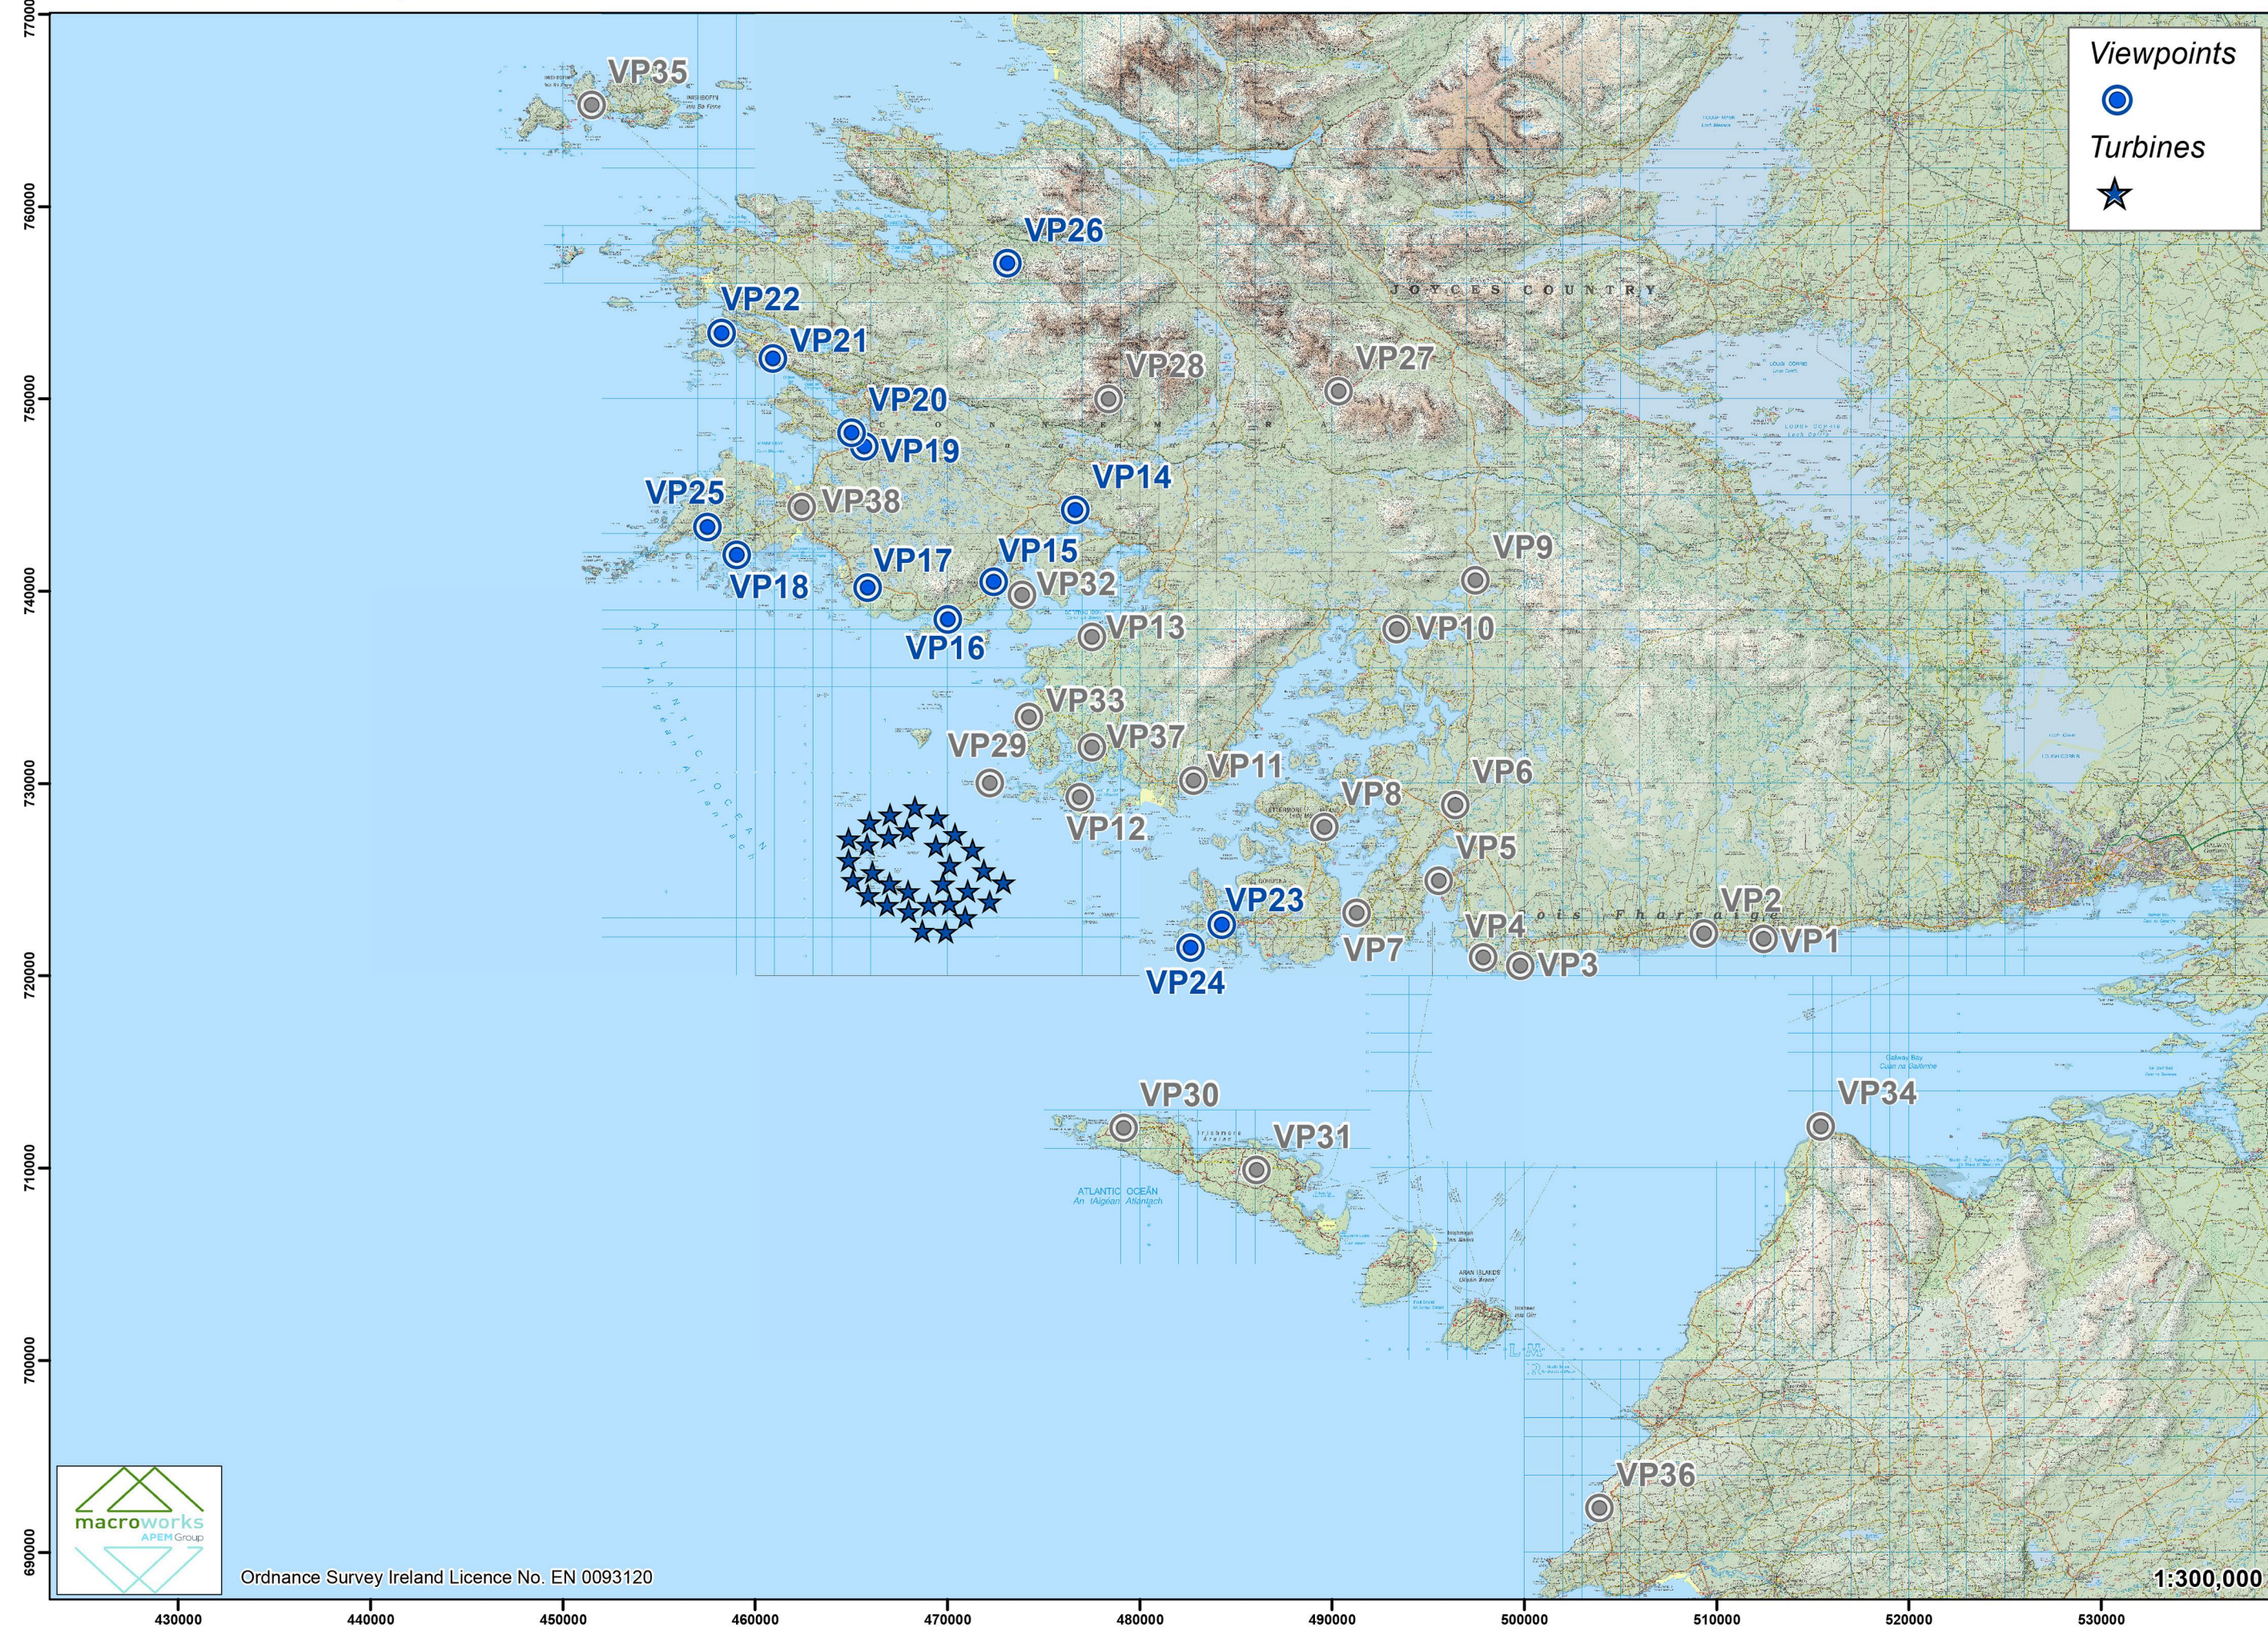

Volume 2 - Photomontages

Volume 2b - SLVIA Photomontages
VP14 - VP26

This book contains imagery for the
viewpoints chosen for the SLVIA study

December 2024

Sceirde Teoranta - Viewpoint Selection

Volume 2a

- VP1: Spiddal Pier
- VP2: Inverin Beach
- VP3: Cartron Harbour
- VP4: Bauntragh Cemetery
- VP5: Rossaveel Harbour
- VP6: R336 at Lough Carrafinla
- VP7: Coral Strand
- VP8: Lettermore
- VP9: R336 at Screebe
- VP10: R340 at Glencoh
- VP11: R340 at Ardmore
- VP12: Mweenish Cemetary
- VP13: Glynsk Pier

Volume 2b (current volume)

- VP14: R342 at Cloonisle Quay**
Page 1: Baseline - Contextual 90° Wireline and Photo
Page 2: Contextual 90° Photomontage
Page 3: Photomontage
Page 4: Wireline
- VP15: Roundstone**
Page 1: Baseline - Contextual 90° Wireline and Photo
Page 2: Contextual 90° Photomontage
Page 3: Photomontage
Page 4: Wireline
- VP16: Gurteen Bay**
Page 1: Baseline - Contextual 90° Wireline and Photo
Page 2: Contextual 90° Photomontage
Page 3: Photomontage
Page 4: Photomontage - Nighttime
Page 5: Wireline
- VP17: R341 at Callow**
Page 1: Baseline - Contextual 90° Wireline and Photo
Page 2: Contextual 90° Photomontage
Page 3: Photomontage
Page 4: Wireline
- VP18: Bunowen Beach**
Page 1: Baseline - Contextual 90° Wireline and Photo
Page 2: Contextual 90° Photomontage
Page 3: Photomontage
Page 4: Wireline
- VP19: Derrigimlagh Bog**
Page 1: Baseline - Contextual 90° Wireline and Photo
Page 2: Contextual 90° Photomontage
Page 3: Photomontage
Page 4: Wireline
- VP20: Alcock and Brown Memorial**
Page 1: Baseline - Contextual 90° Wireline and Photo
Page 2: Contextual 90° Photomontage
Page 3: Photomontage
Page 4: Wireline
- VP21: Sky Road Viewpoint - Clifden**
Page 1: Baseline - Contextual 90° Wireline and Photo
Page 2: Contextual 90° Photomontage
Page 3: Photomontage
Page 4: Wireline