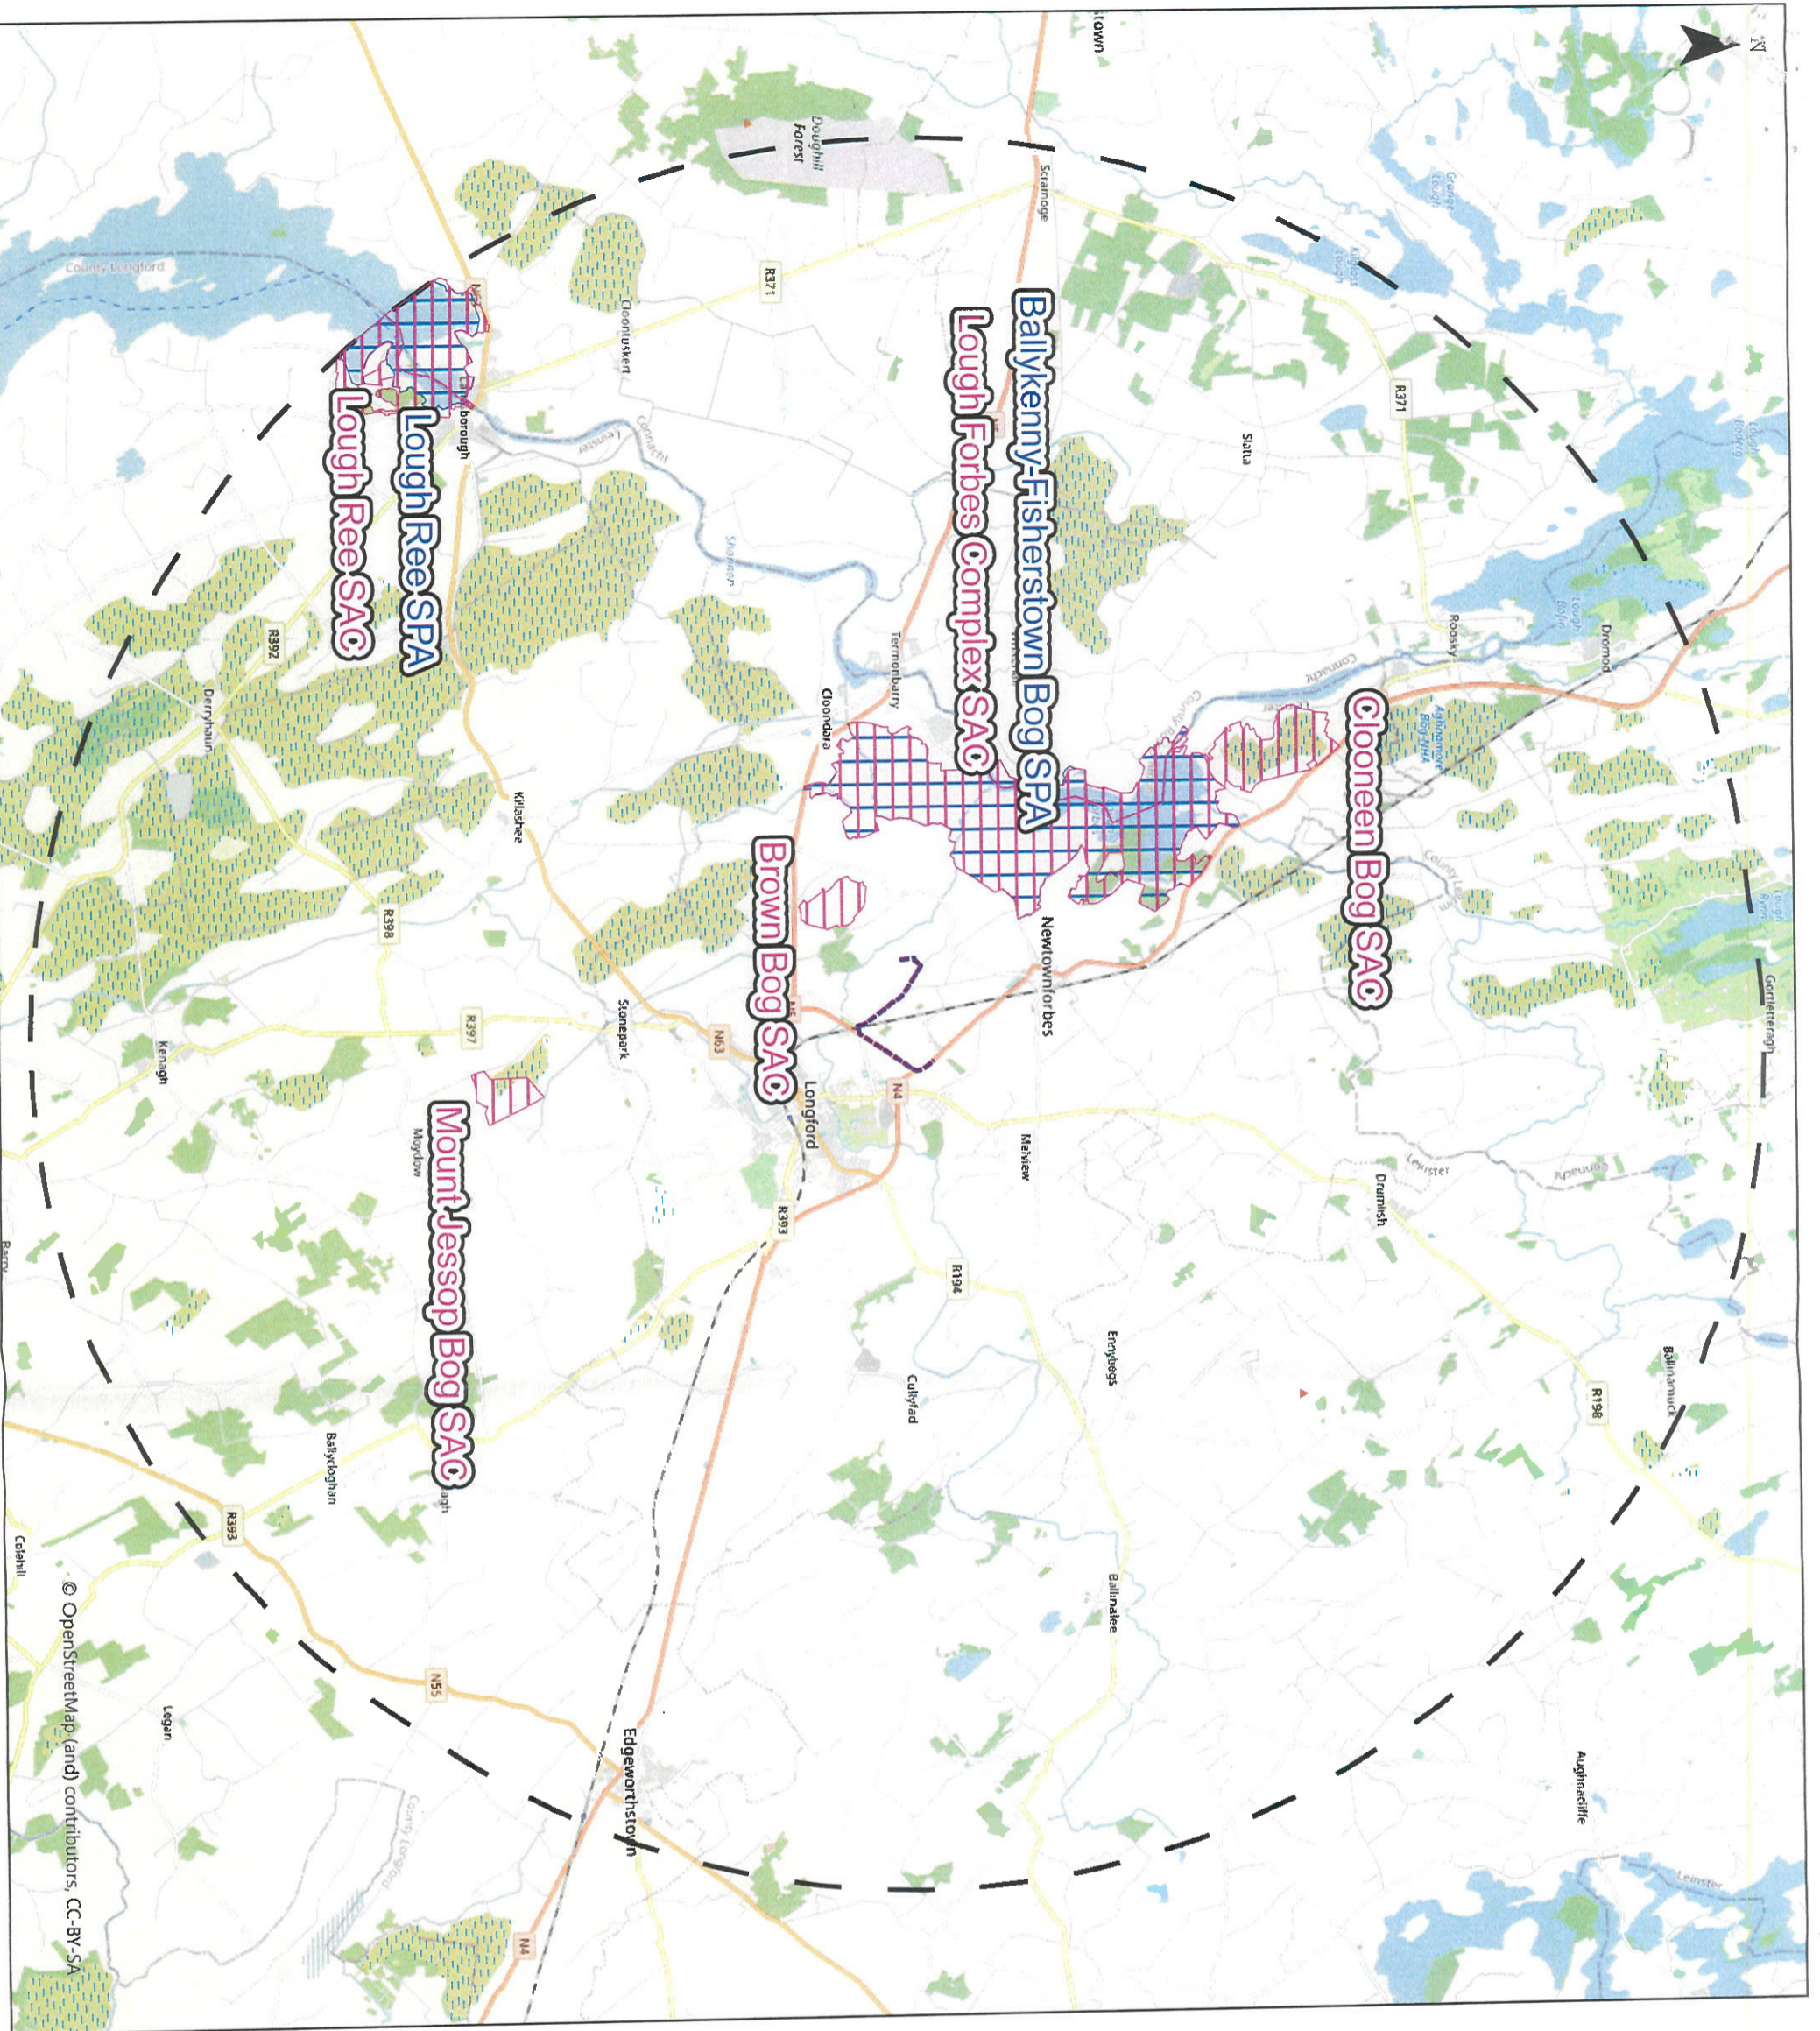

N

0 3.75 7.5 15 Kilometers

Cleggill - Longford Underground Cable Connection Natura 2000 Sites
Figure 1

- Key**
- Cable Route
 - ▭ 15km Study Area
 - ▨ Special Protection Areas (SPAs)
 - ▨ Special Areas of Conservation (SACs)

PLANNING SECTION
RECEIVED
07 APR 2021
LONGFORD COUNTY COUNCIL

Neo Office Address:
 Johnstown Business Centre, Johnstown House, Naas, Co. Kildare

Date: 24/03/2021
 Drawn By: Dara Dunlop
 Scale (A3): 1:120,000
 Drawing No: NEO00798/0111A