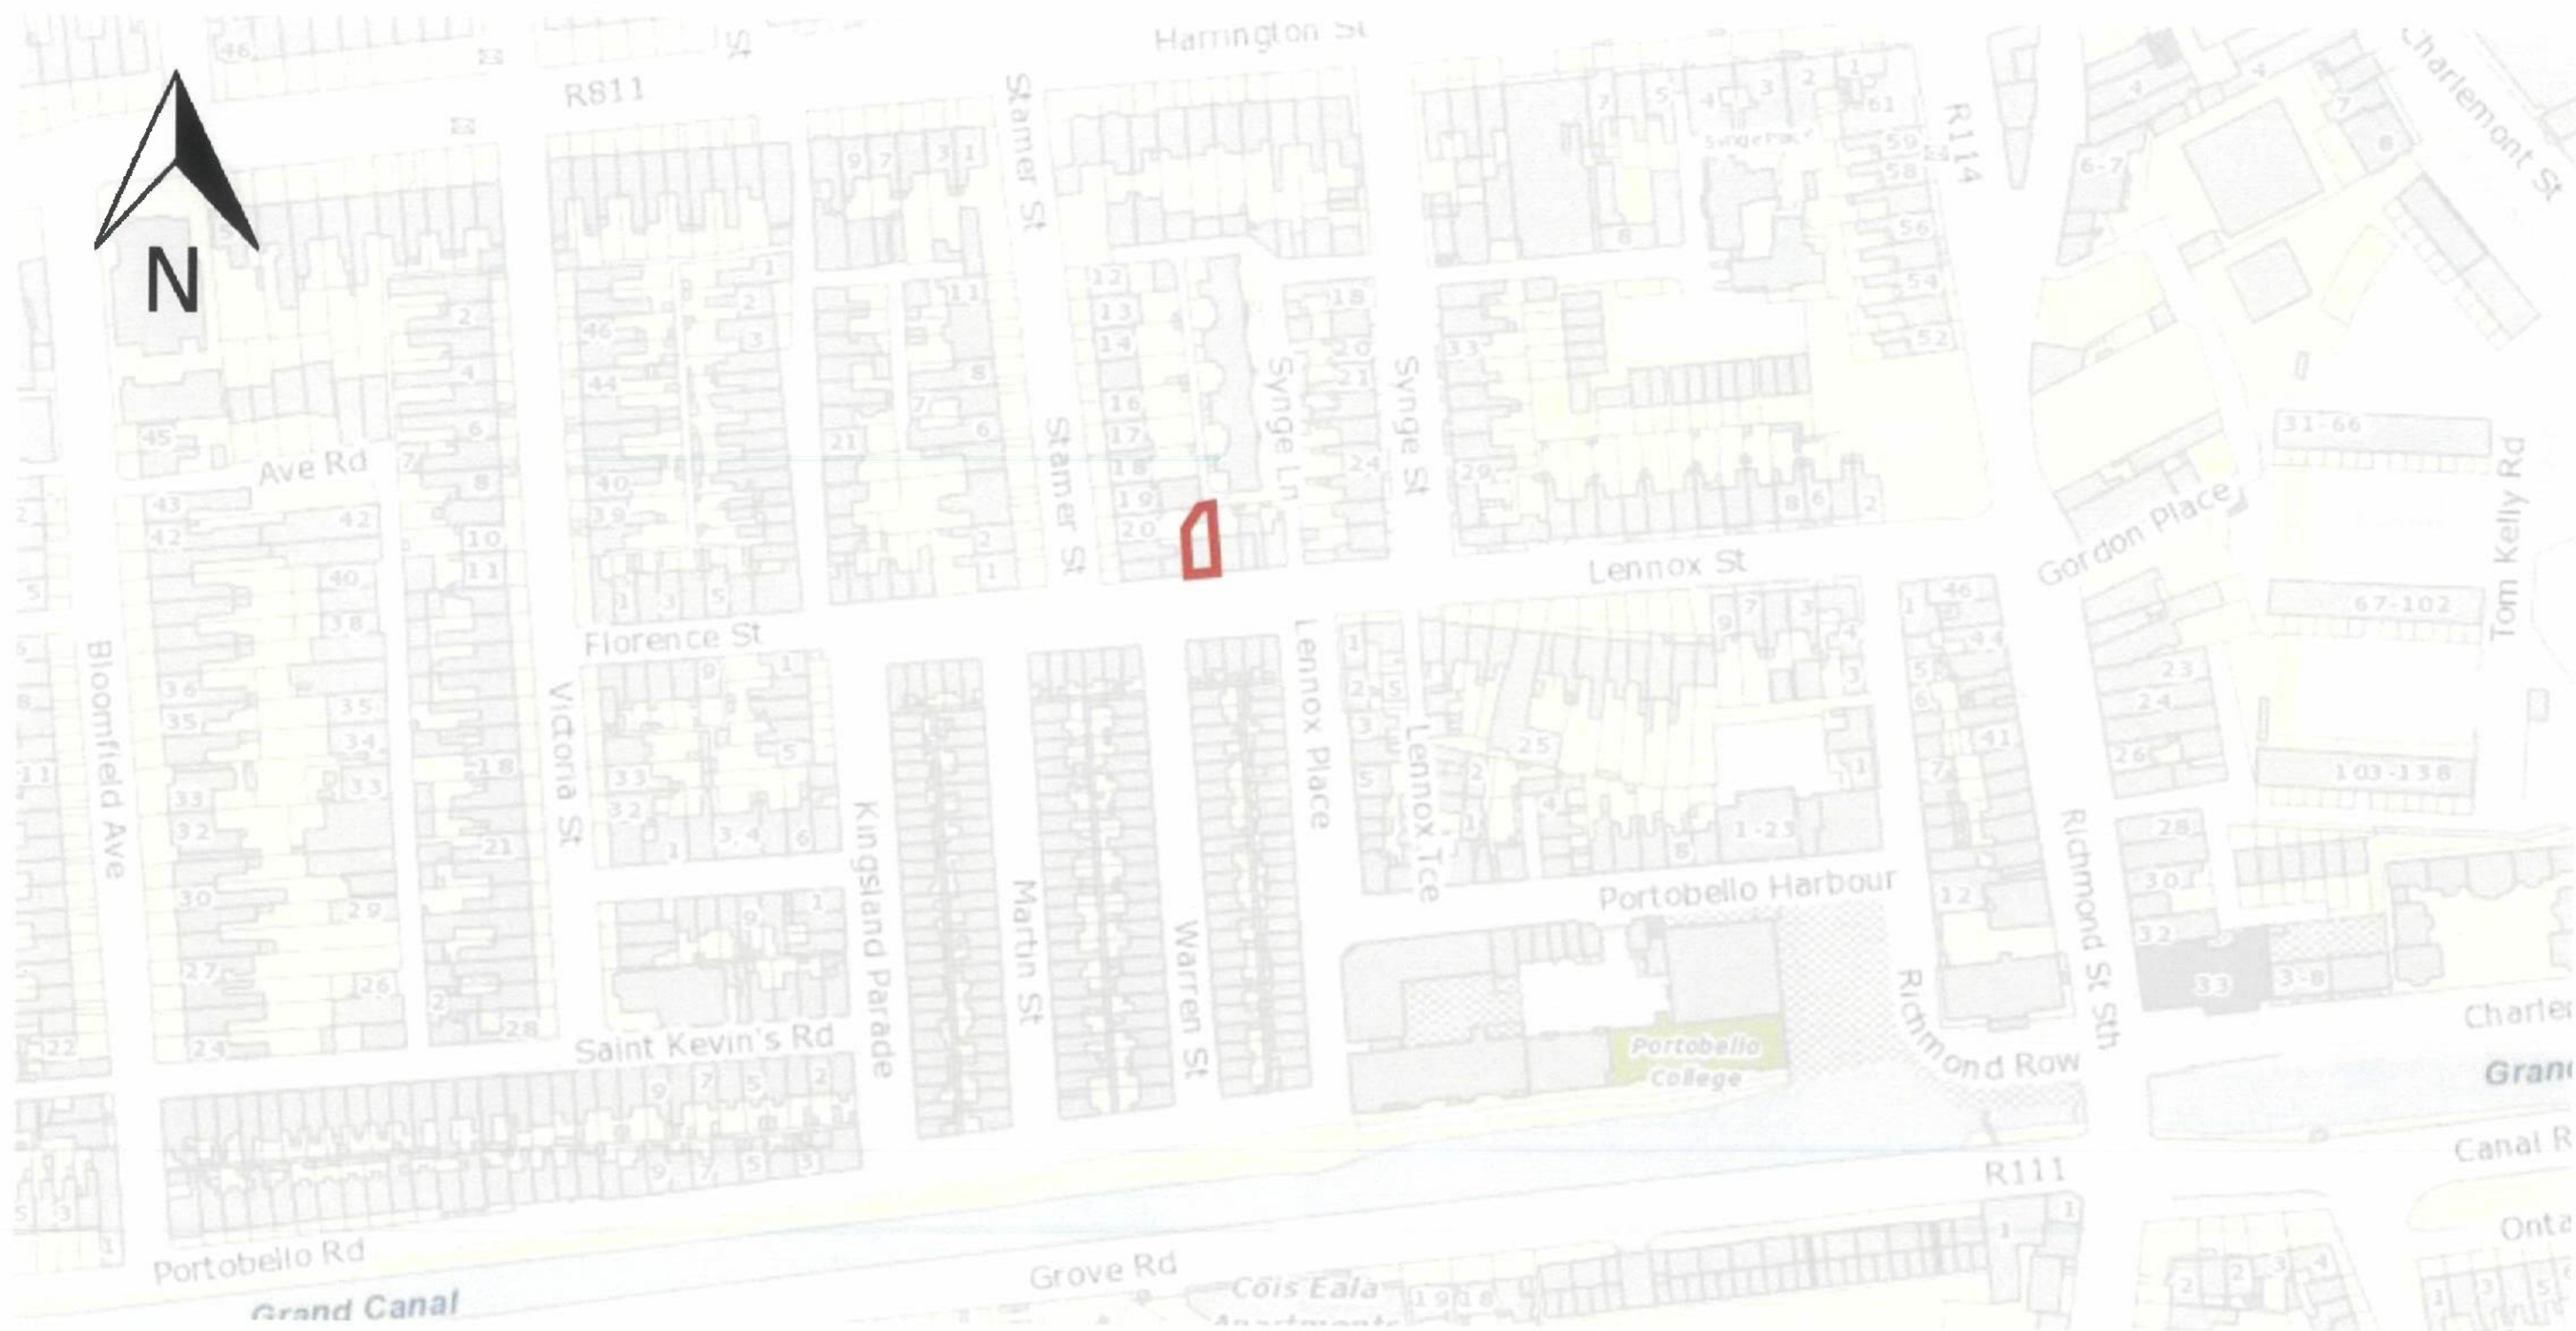

Figure 1 – The Lennox Grocer (No. 38 Lennox Street, Dublin 8, D08 R5P0) Site Location Map with subject site outlined in Red. (Source: Myplan.ie, April 2023, cropped and annotated by TPA.)

Figure 2 – The Lennox Grocer (No. 38 Lennox Street, Dublin 8, D08 R5P0) Site Location Map with subject site outlined in Red. (Source: Myplan.ie, April 2023, cropped and annotated by TPA.)